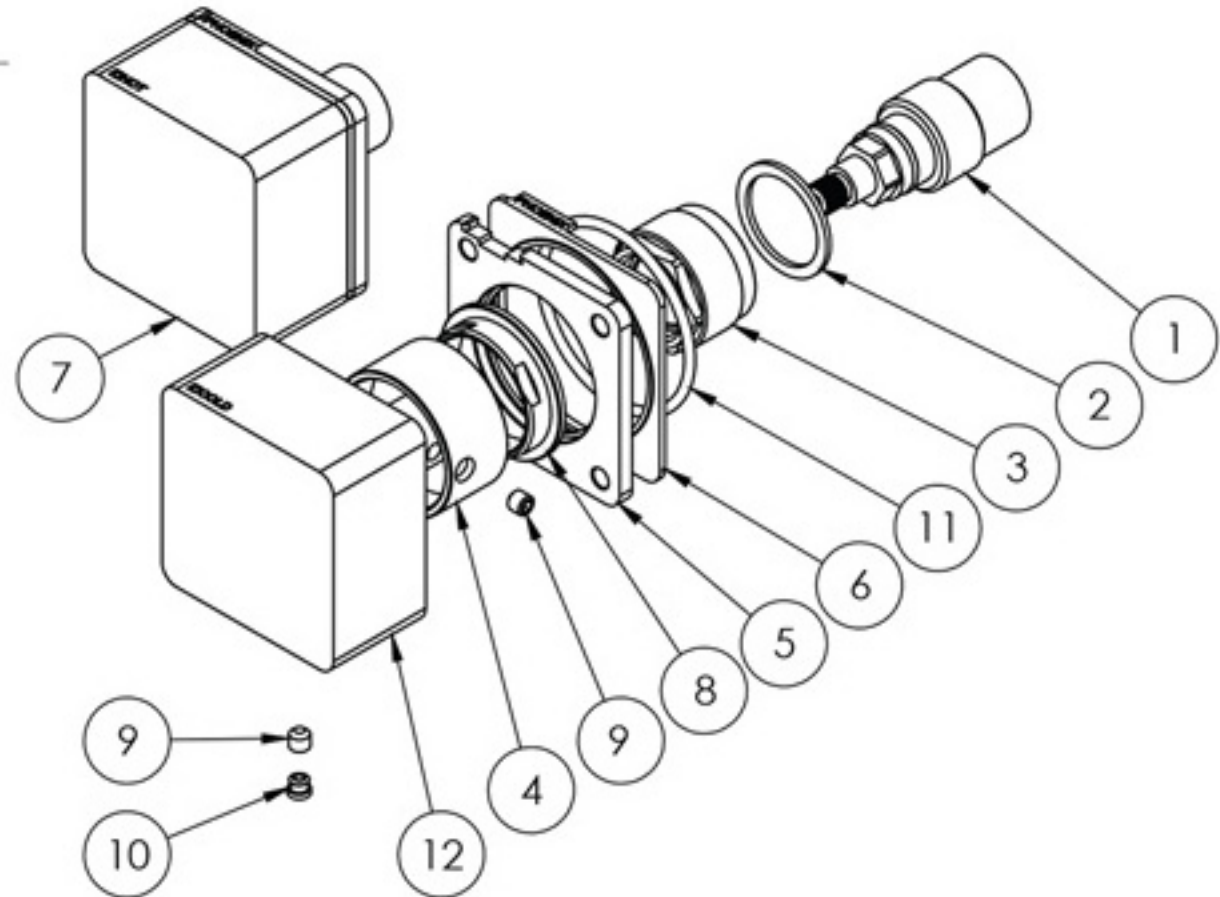

PARTS LIST

1. 59MM CARTRIDGE
2. FIBER WASHER
3. LOCKNUT
4. SPINDLE ADAPTOR
5. BACKPLATE
6. DRESS PLATE
7. TAP HANDLE HOT
8. TAP LOCKNUT
9. GRUB SCREW M5X5
10. GRUB SCREW CAP
11. O-RING 45X2.5MM
12. TAP HANDLE COLD