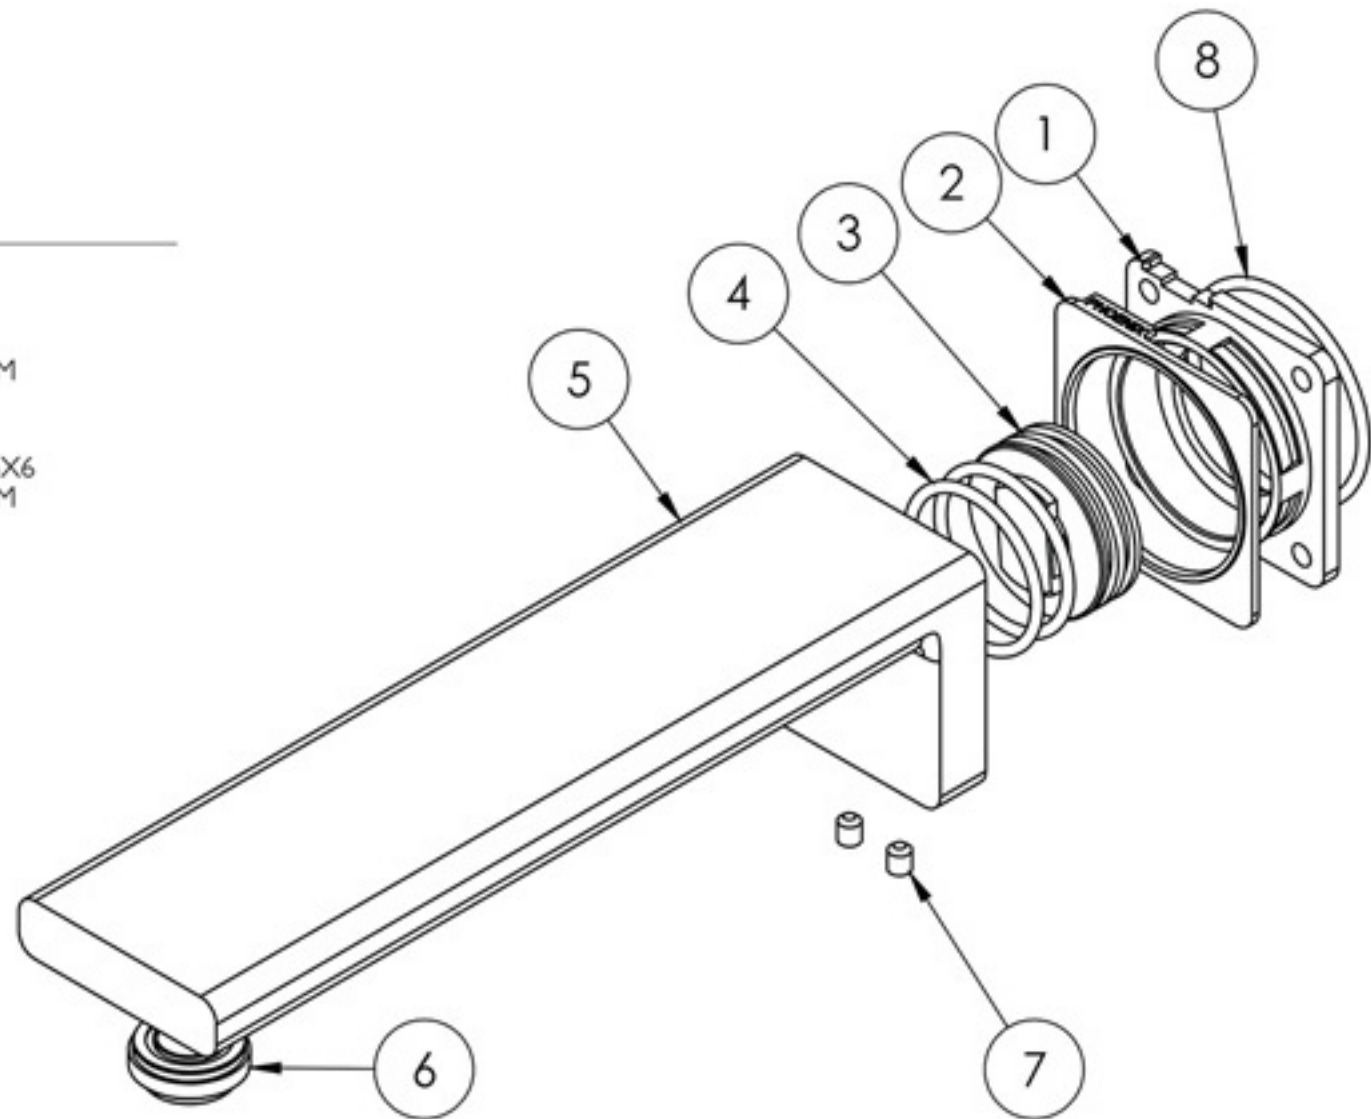

## PARTS LIST

---

1. DRESS PLATE
2. PLASTIC SPACER
3. ADAPTOR
4. O-RING 33X2.5MM
5. SPOUT
6. AERATOR
7. GRUB SCREW M5X6
8. O-RING 45X2.5MM