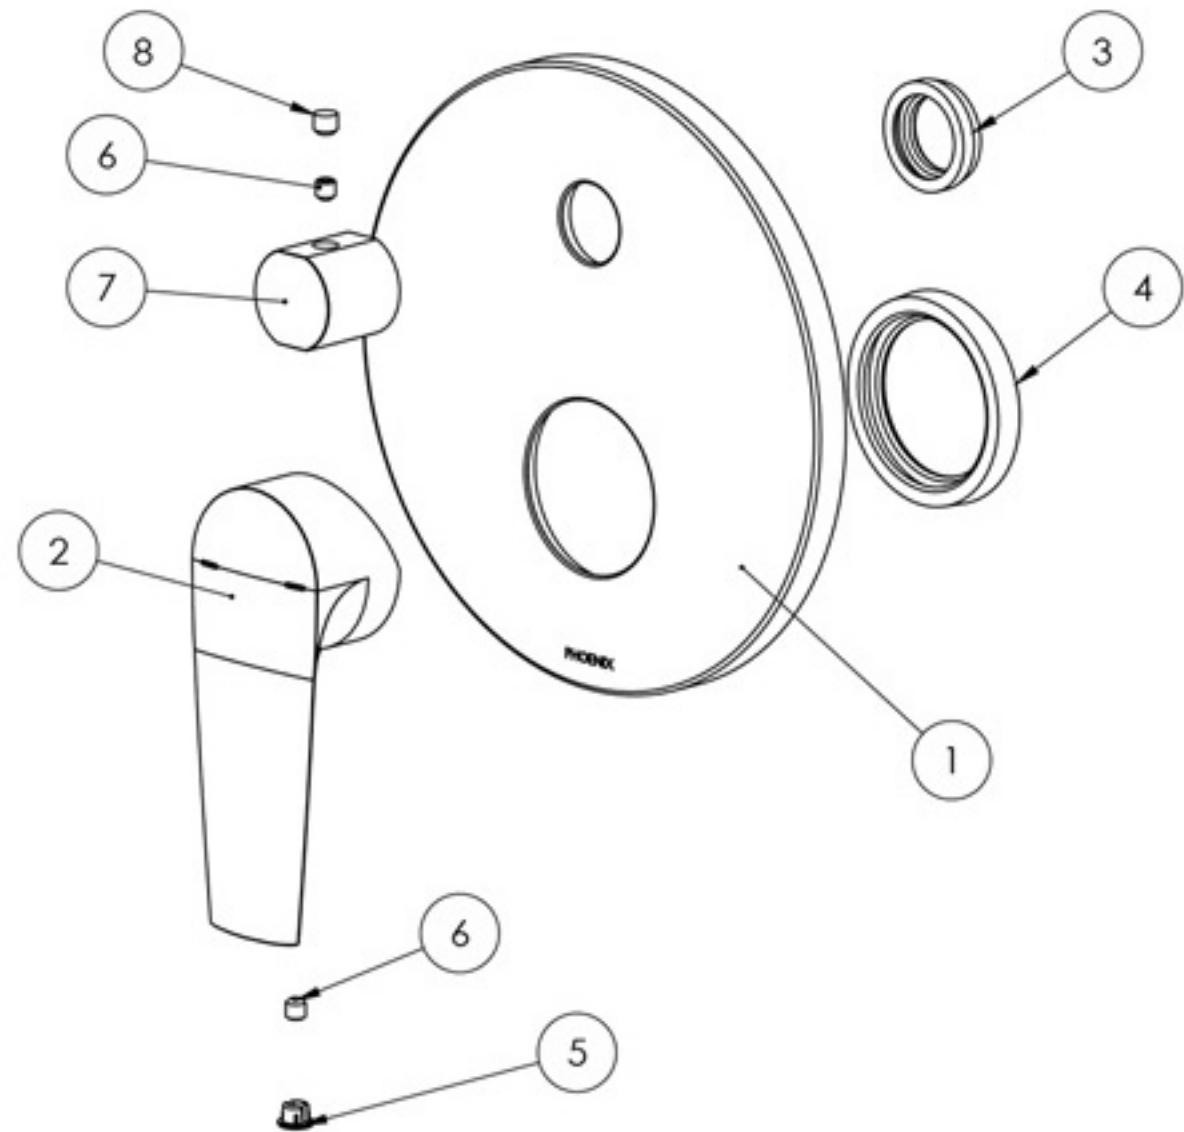

PARTS LIST

1. DRESS PLATE
2. MIXER HANDLE
3. 20MM WASHER
4. 44MM WASHER
5. SCREW CAP
6. GRUB SCREW M5X5
7. MIXER HANDLE
8. RUBBER PLUG

MAINTENANCE AND CARE:

- All surfaces should be cleaned with mild liquid detergent or soap and water.
- Do not use cream cleaners or citrus based cleaning products, as they are abrasive.
- Use of unsuitable cleaning agents may damage the surface. Any damage caused in this way will not be covered by warranty.