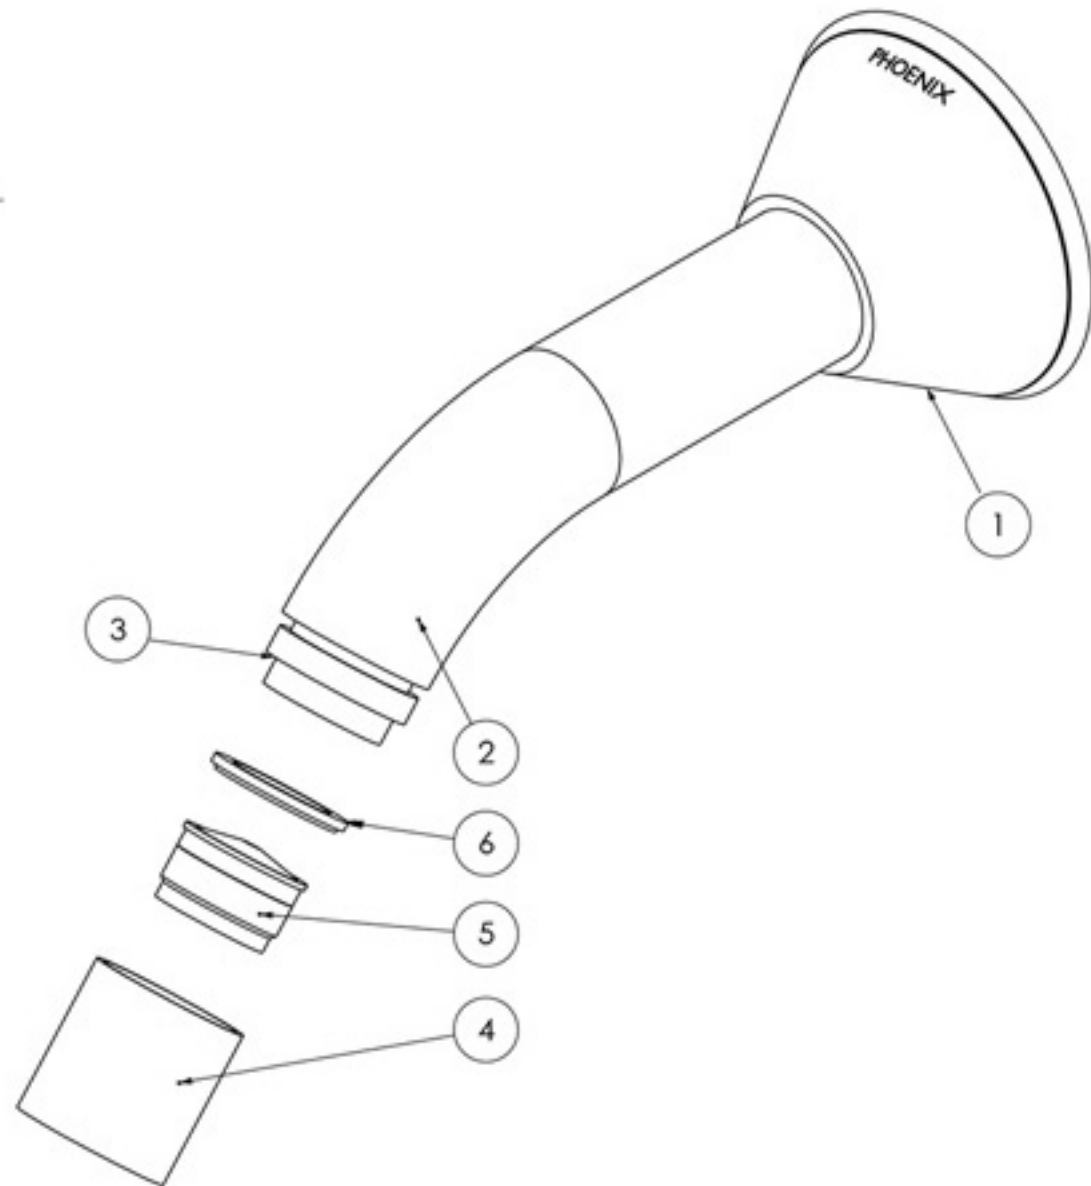

PARTS LIST

1. WALL FLANGE
2. SPOUT
3. SPOUT ADAPTER
4. SPOUT RETAINER
5. AERATOR
6. AERATOR GASKET

MAINTENANCE AND CARE:

- All surfaces should be cleaned with mild liquid detergent or soap and water.
- Do not use cream cleaners or citrus based cleaning products, as they are abrasive.
- Use of unsuitable cleaning agents may damage the surface. Any damage caused in this way will not be covered by warranty.