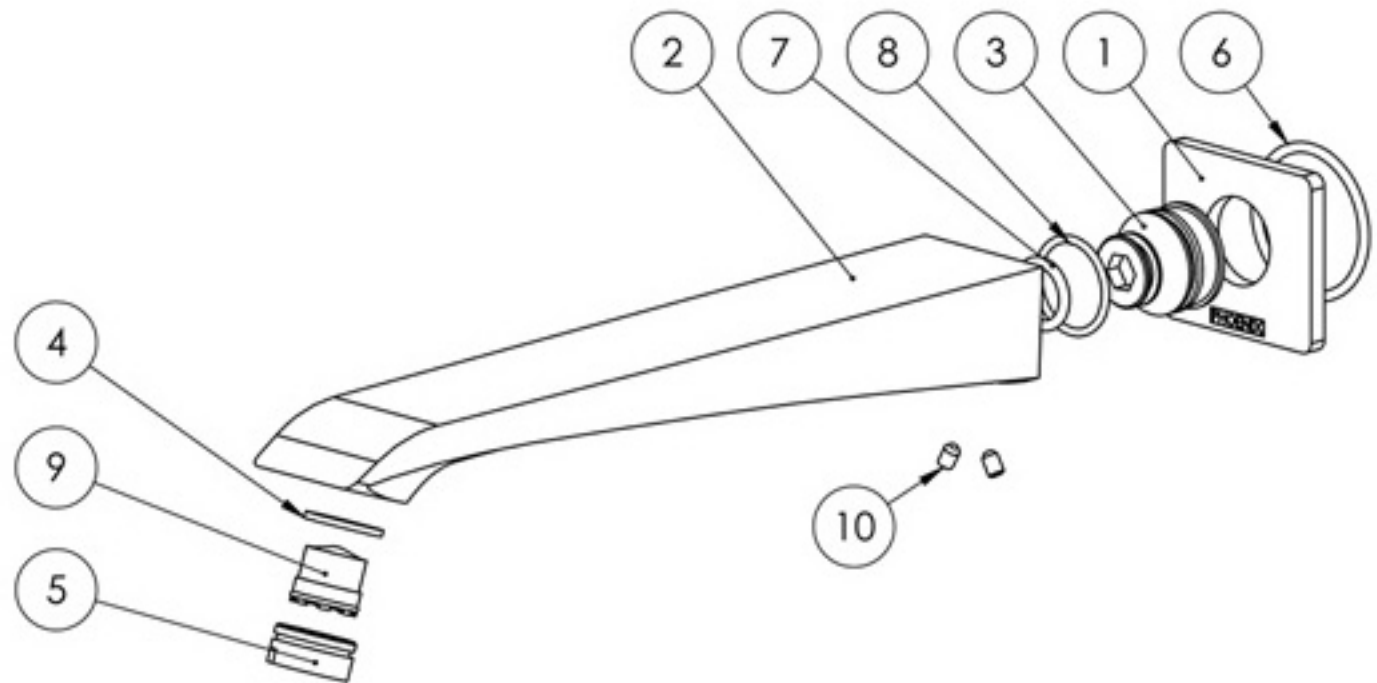

PARTS LIST

1. BACKPLATE
2. SPOUT 220MM
3. G1/2" SPOUT ADAPTER
4. AERATOR GASKET
5. AERATOR RETAINER
6. O-RING 34X2.5MM
7. O-RING 13X2.6MM
8. O-RING 21X1.9
9. AERATOR
10. GRUB SCREW M4X6MM

MAINTENANCE AND CARE: