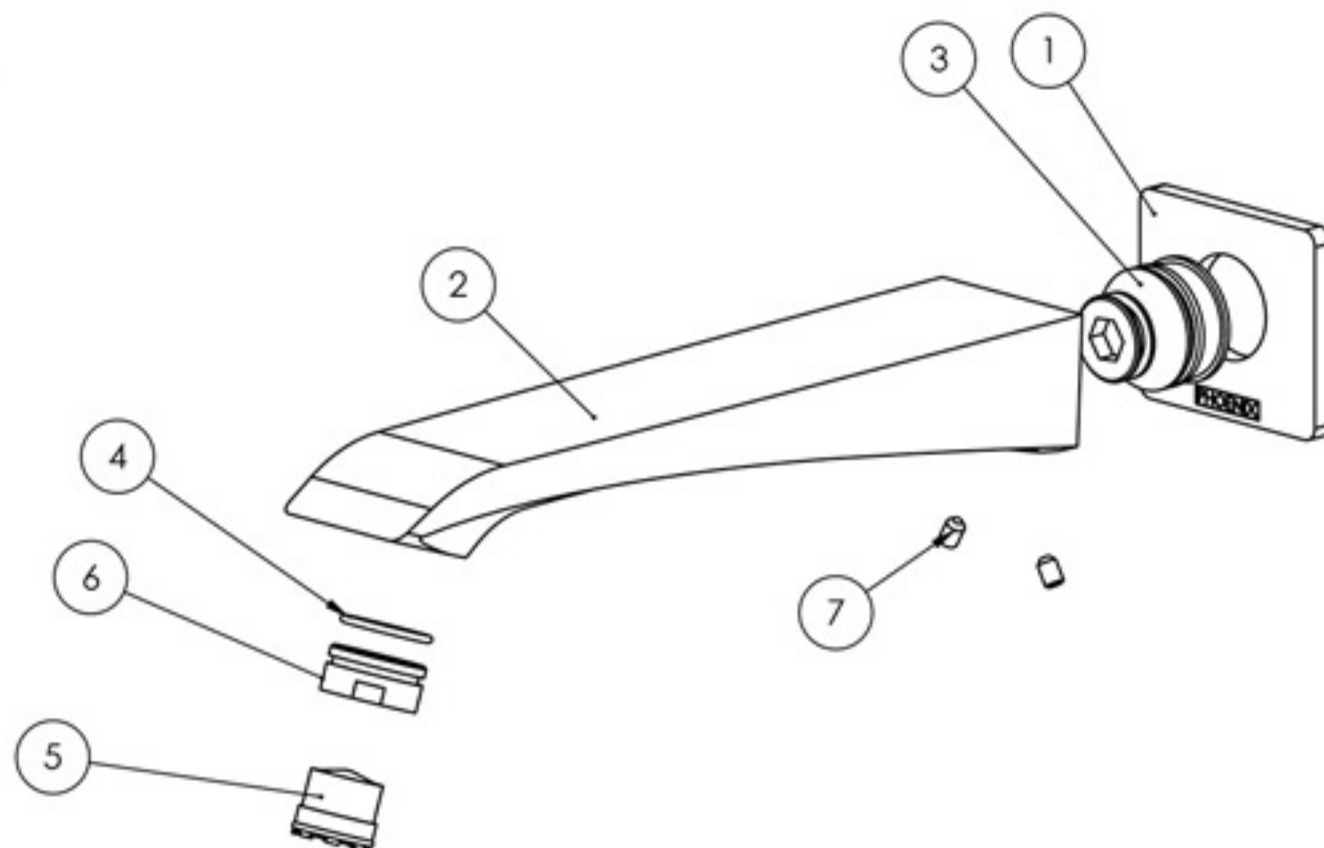

## PARTS LIST

---

1. BACKPLATE
2. SPOUT 180MM
3. G1/2" SPOUT ADAPTER
4. O-RING 16X1.5MM
5. AERATOR
6. AERATOR RETAINER
7. GRUB SCREW M4X6MM