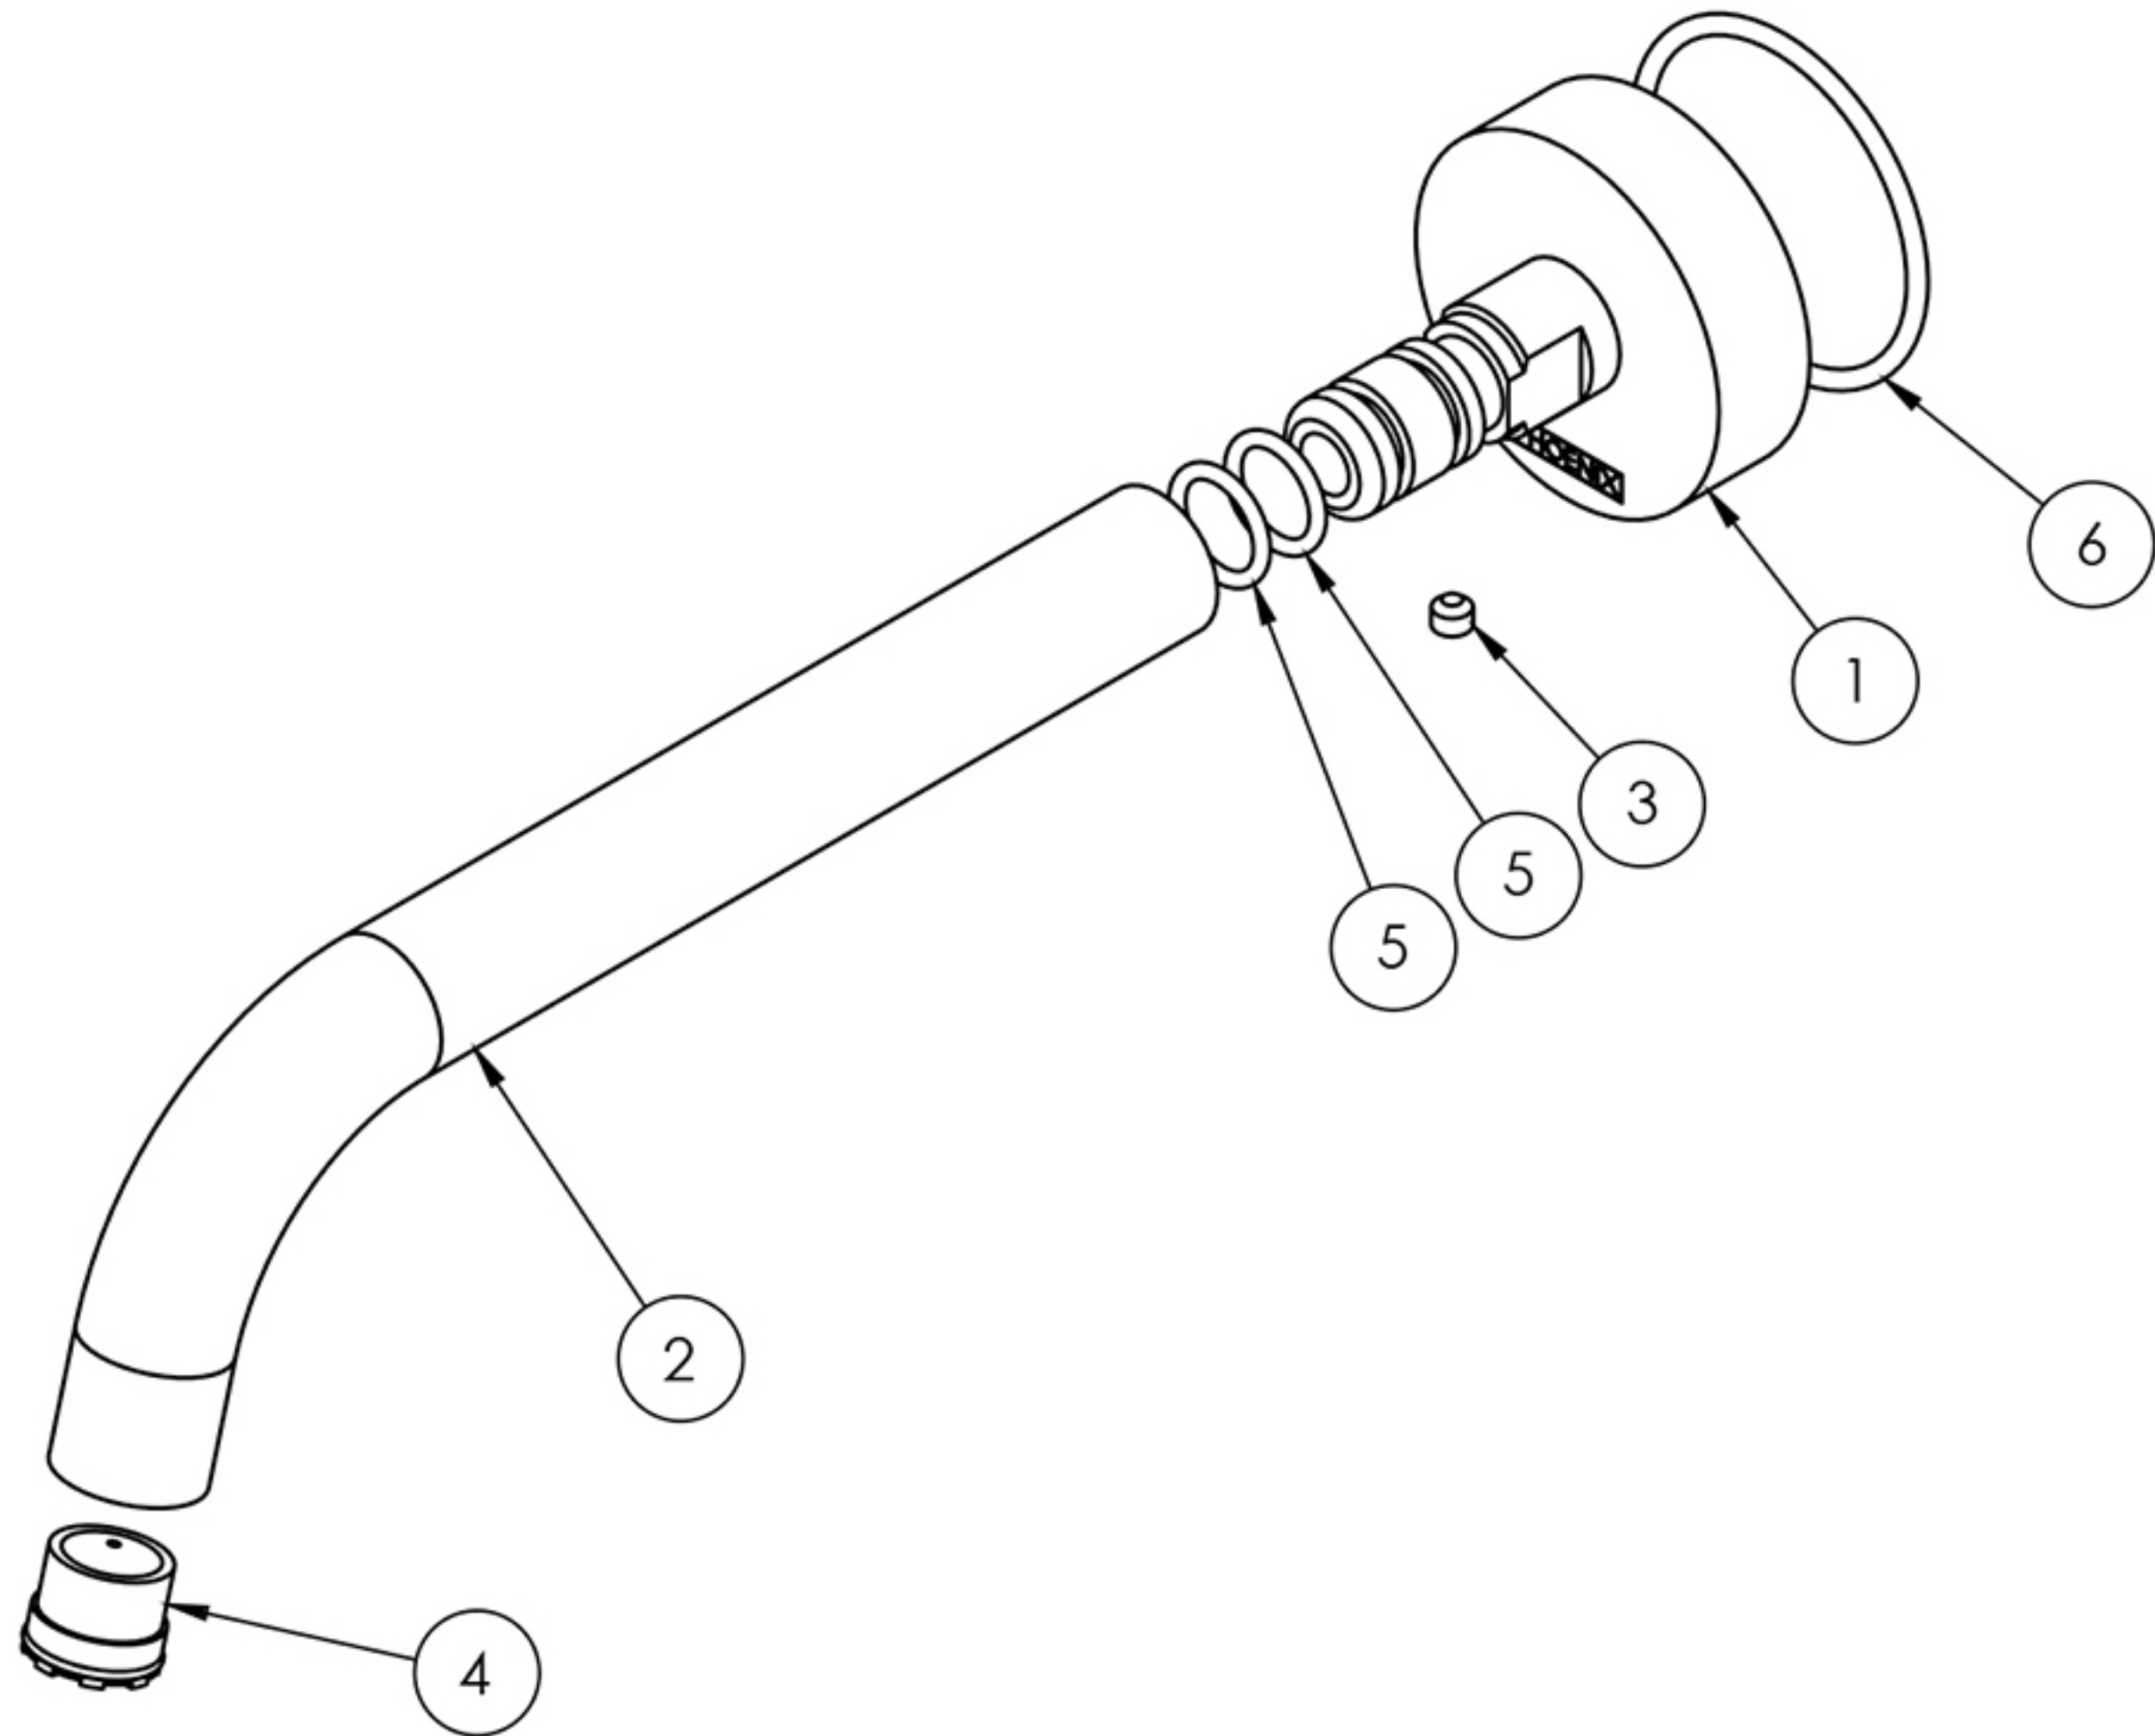

PARTS LIST

1. BACK PLATE / ADAPTER
2. WALL SPOUT 180MM CURVED
3. GRUB SCREW M5X4MM
4. AERATOR MAX FLOW
5. O-RING 12X2MM
6. O-RING 43X2.5MM

MAINTENANCE AND CARE:

- All surfaces should be cleaned with mild liquid detergent or soap and water.
- Do not use cream cleaners or citrus based cleaning products, as they are abrasive.
- Use of unsuitable cleaning agents may damage the surface. Any damage caused in this way will not be covered by warranty.