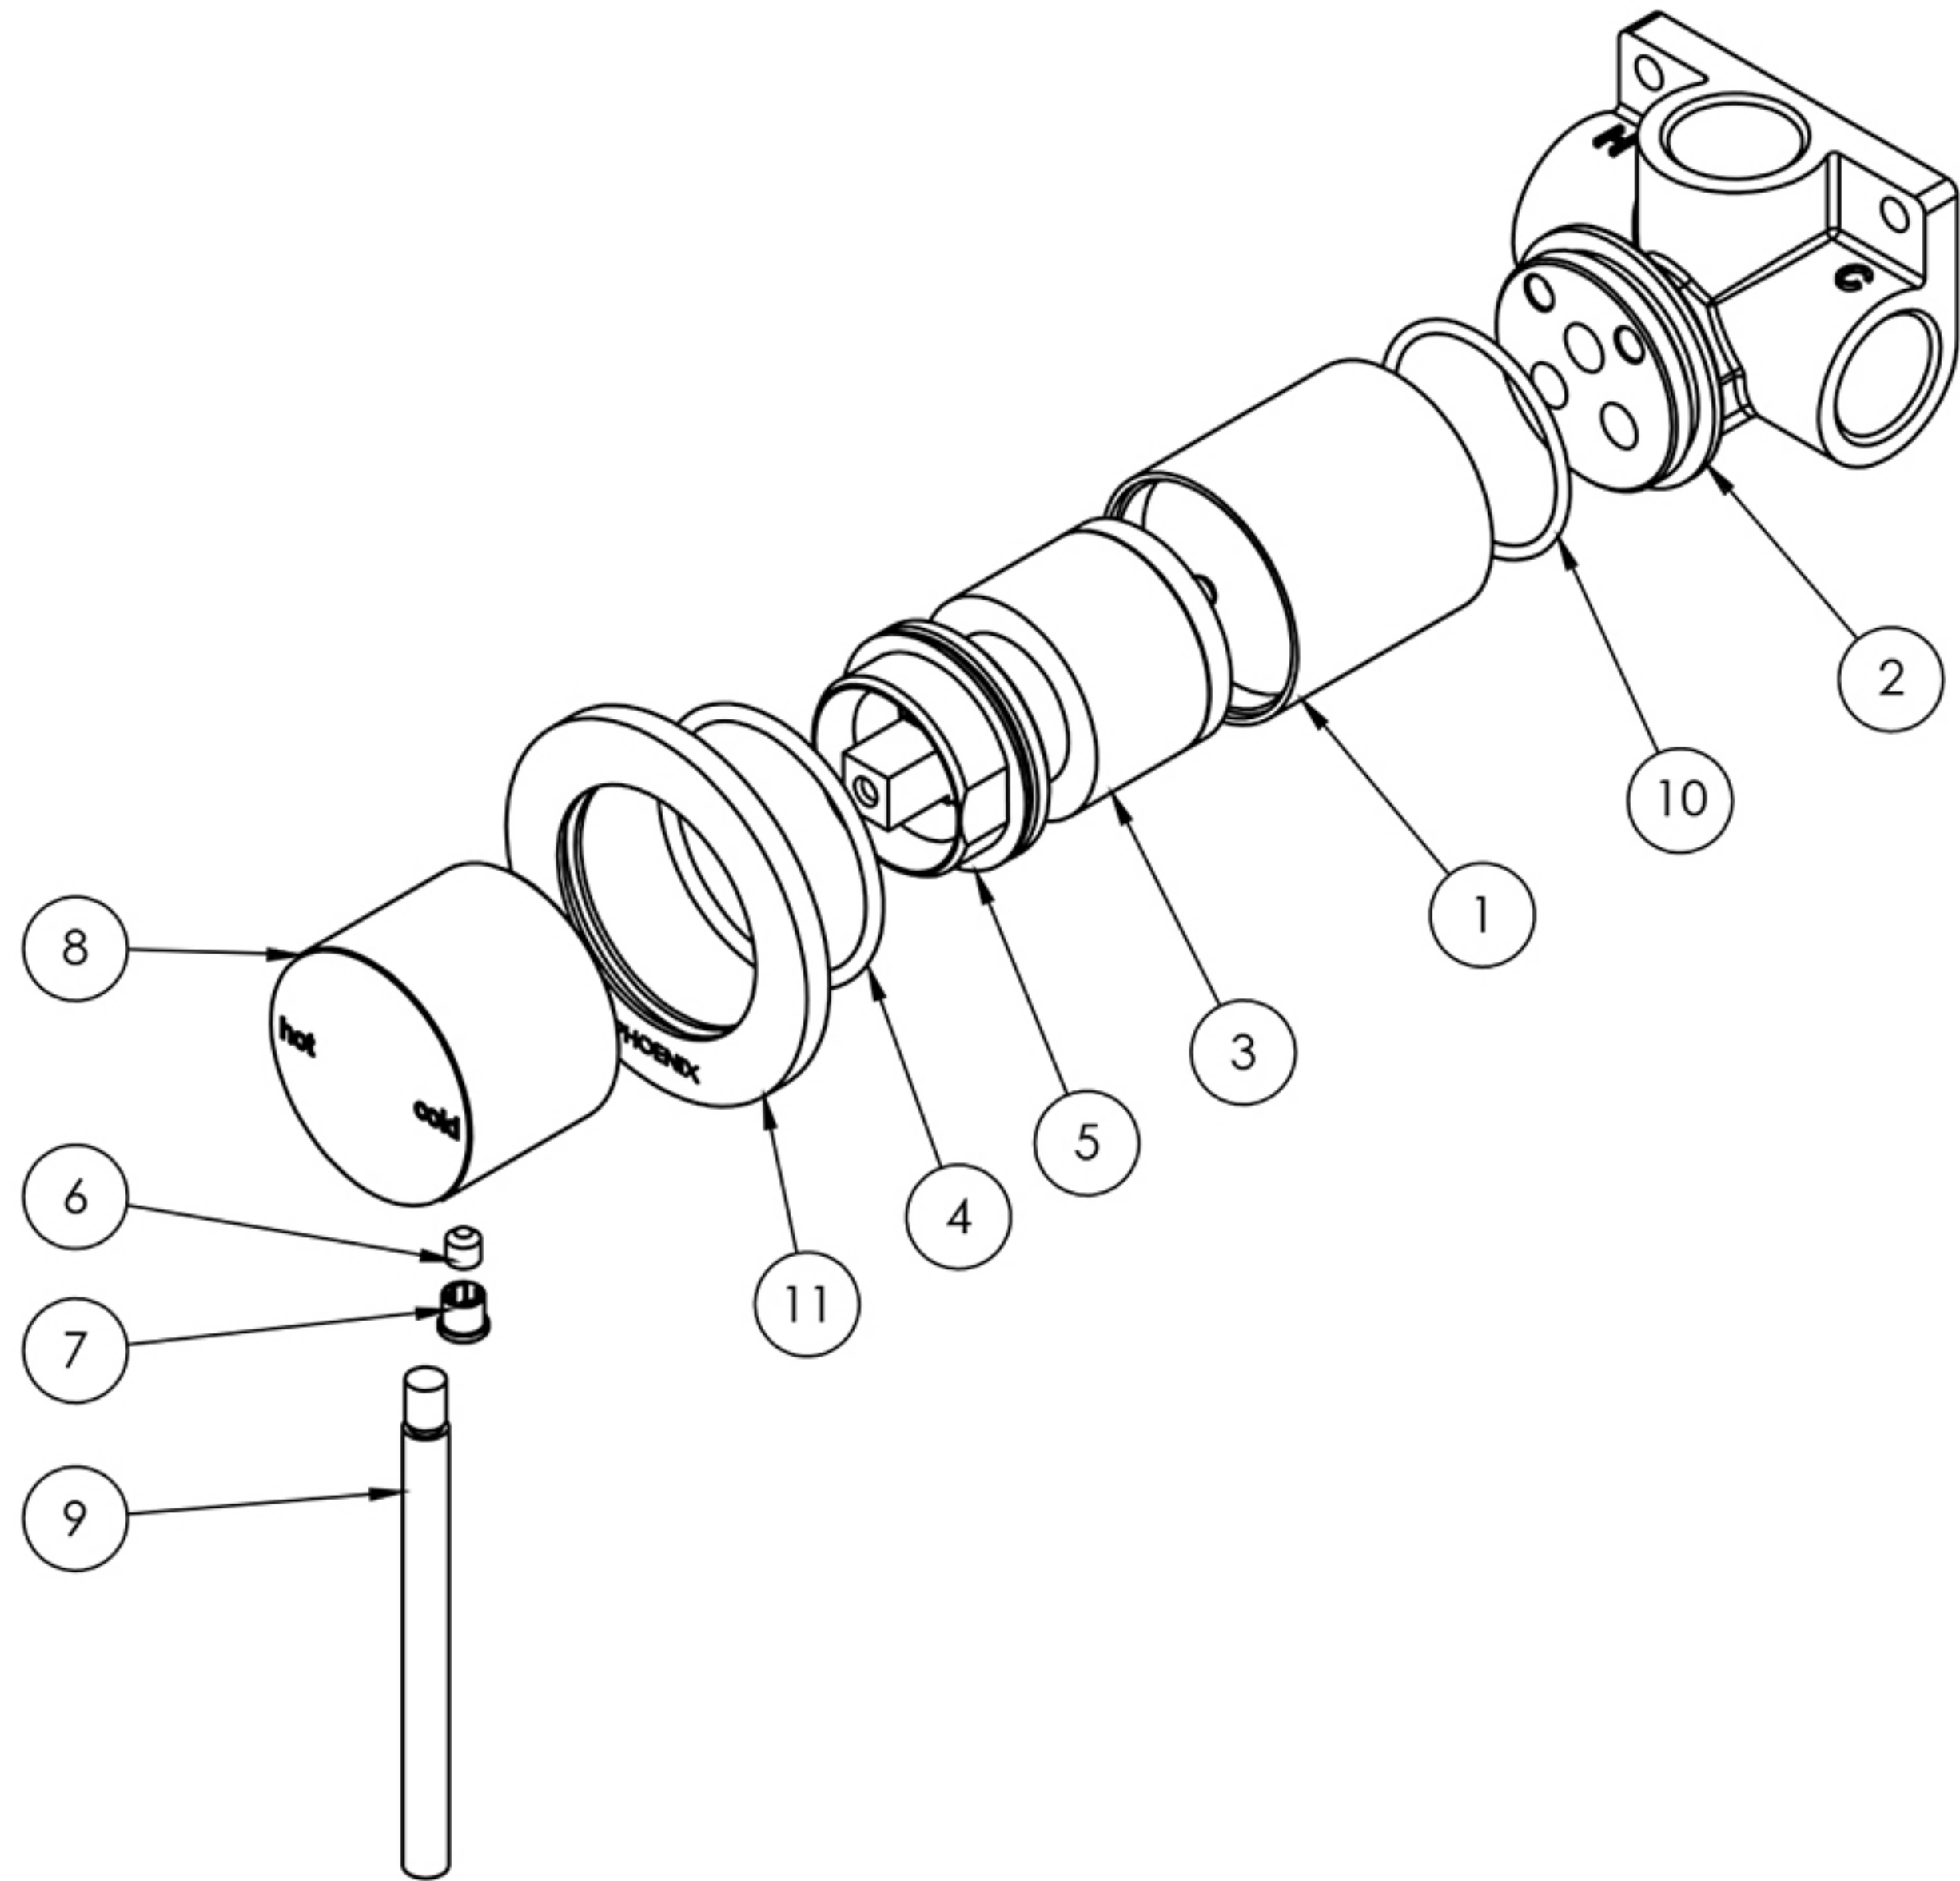

## PARTS LIST

1. WALL MIXER SLEEVE
2. WALL MIXER BODY
3. CARTRIDGE
4. O-RING
5. LOCKNUT DOME SLEEVE
6. GRUB SCREW M5 X 5
7. SCREW CAP
8. SHOWER MIXER HANDLE
9. MIXER LEVER PIN
10. O-RING
11. SHOWER MIXER BACKPLATE