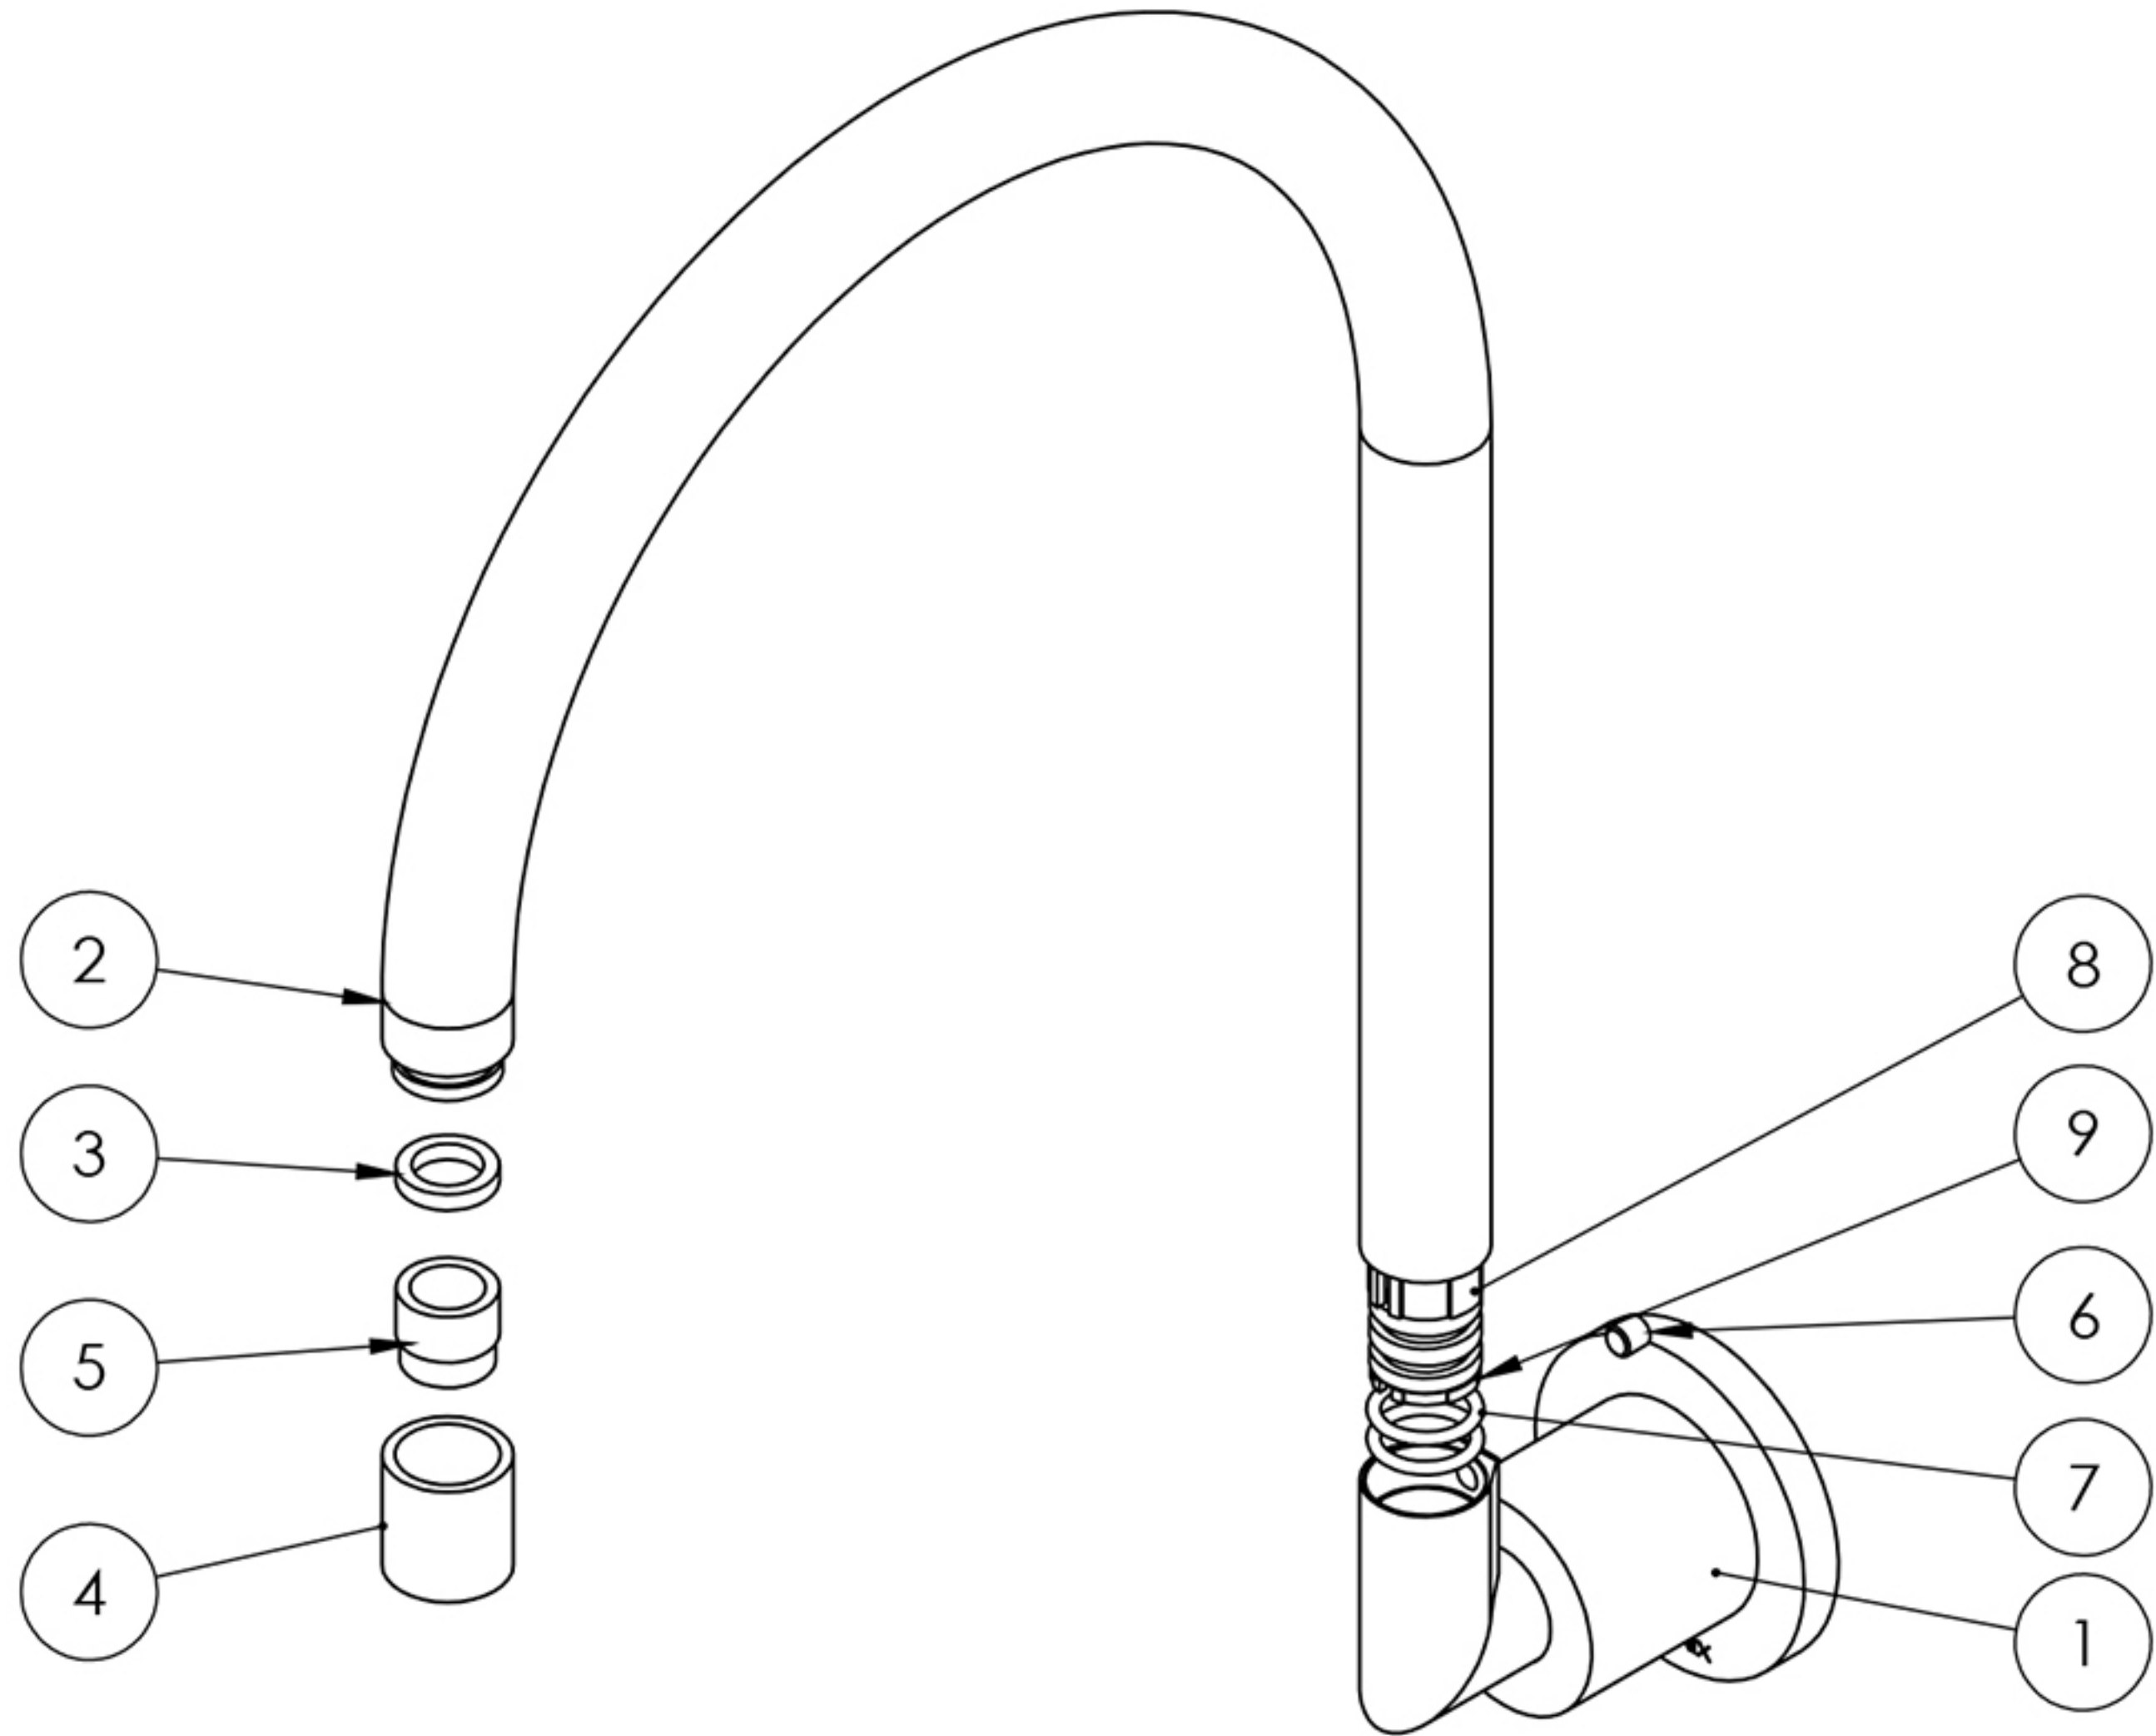

PARTS LIST

1. WALL FLANGE ELBOW
2. SPOUT GOOSENECK
3. GASKET
4. NOZZLE RETAINER
5. AERATOR
6. GRUB SCREW M5X5
7. O-RING 13X2.0MM
8. SPOUT BEARING LARGE
9. SPOUT BEARING SMALL

MAINTENANCE AND CARE:

- All surfaces should be cleaned with mild liquid detergent or soap and water.
- Do not use cream cleaners or citrus based cleaning products, as they are abrasive.
- Use of unsuitable cleaning agents may damage the surface. Any damage caused in this way will not be covered by warranty.