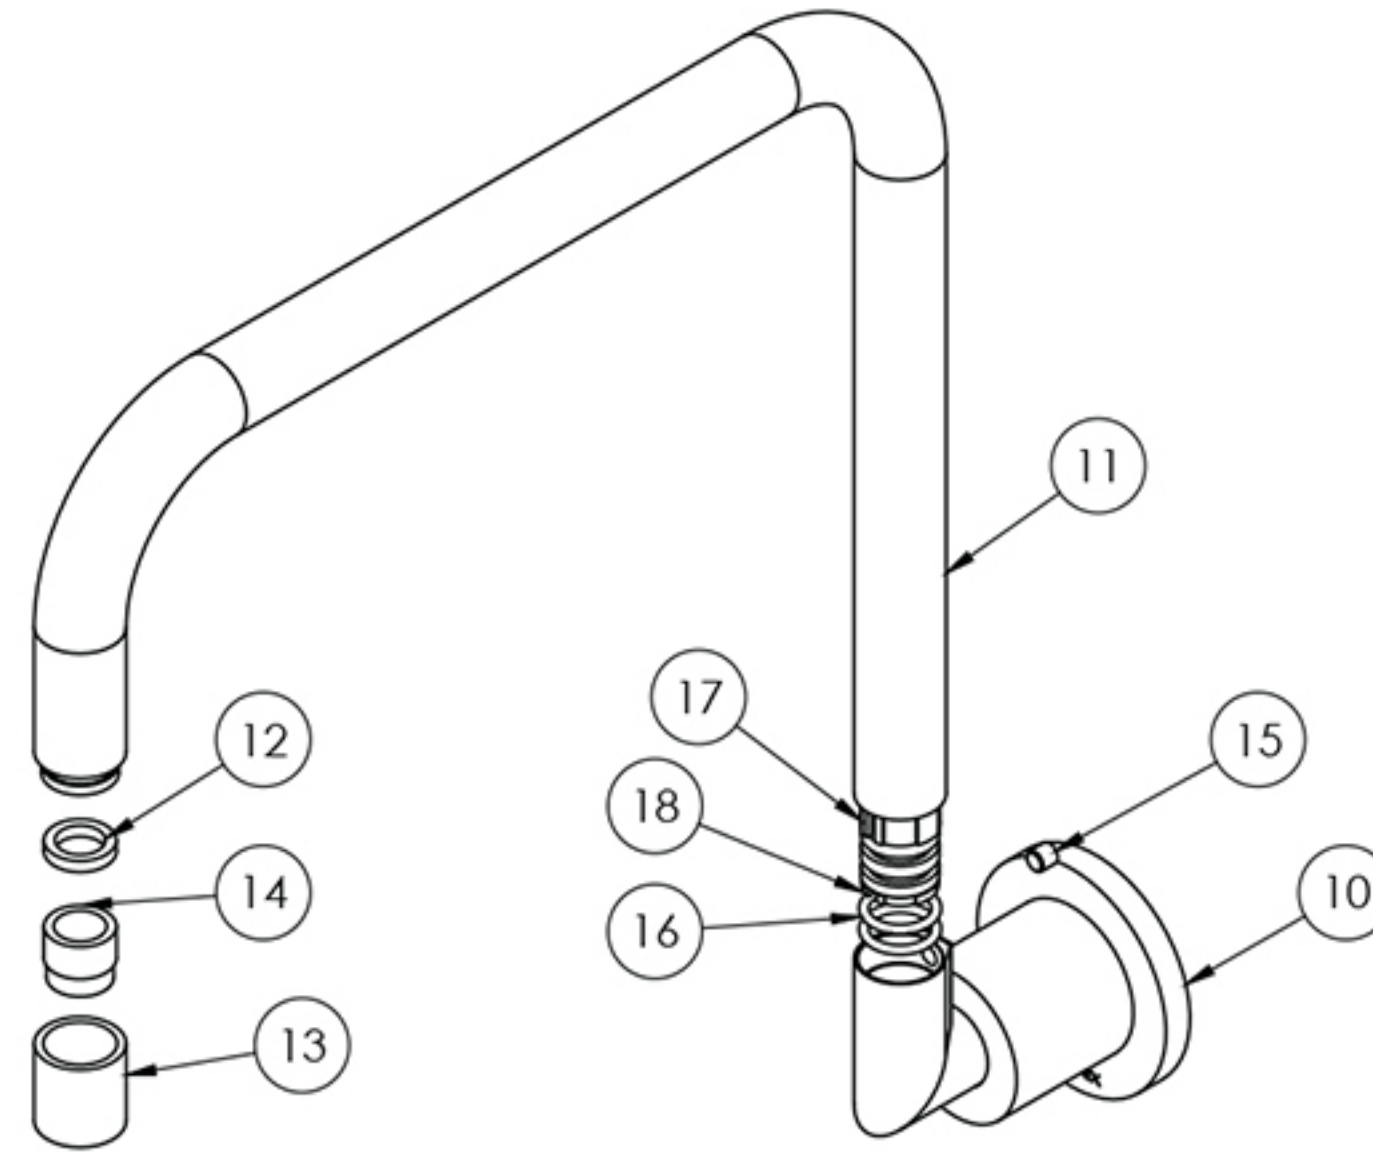

PARTS LIST

1. WALL FLANGE
2. SPINDLE
3. BONNET
4. FIBER WASHER
5. O-RING 50X3.0
6. HANDLE BODY
7. PIN LEVER
8. GRUB SCREW M5X5
9. O-RING 6X1.0
10. FLANGE ELBOW
11. SPOUT
12. GASKET
13. NOZZLE RETAINER
14. AERATOR
15. GRUB SCREW M5X5
16. O-RING 13X2.0MM
17. SPOUT BEARING LARGE
18. SPOUT BEARING SMALL