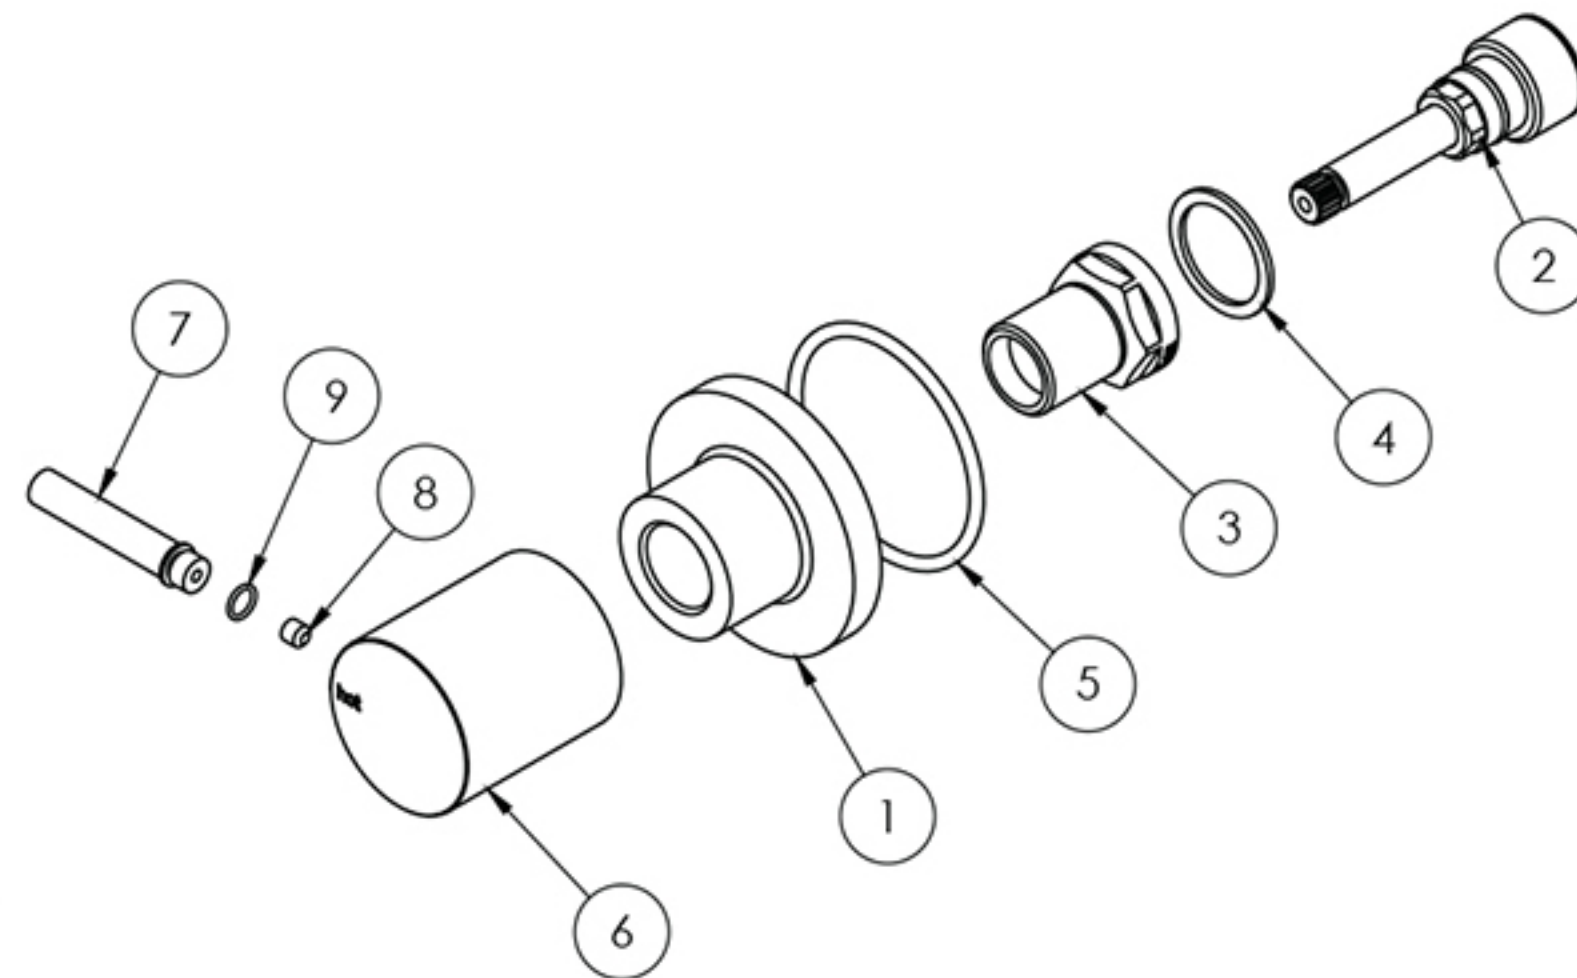

PARTS LIST

1. WALL FLANGE
2. SPINDLE
3. BONNET
4. FIBER WASHER
5. O-RING 50X3.0
6. HANDLE BODY
7. PIN LEVER
8. GRUB SCREW M5X5
9. O-RING 6X1.0
10. FLANGE ELBOW
11. SPOUT
12. GASKET
13. NOZZLE RETAINER
14. AERATOR
15. GRUB SCREW M5X5
16. O-RING 13X2.0MM
17. SPOUT BEARING LARGE
18. SPOUT BEARING SMALL