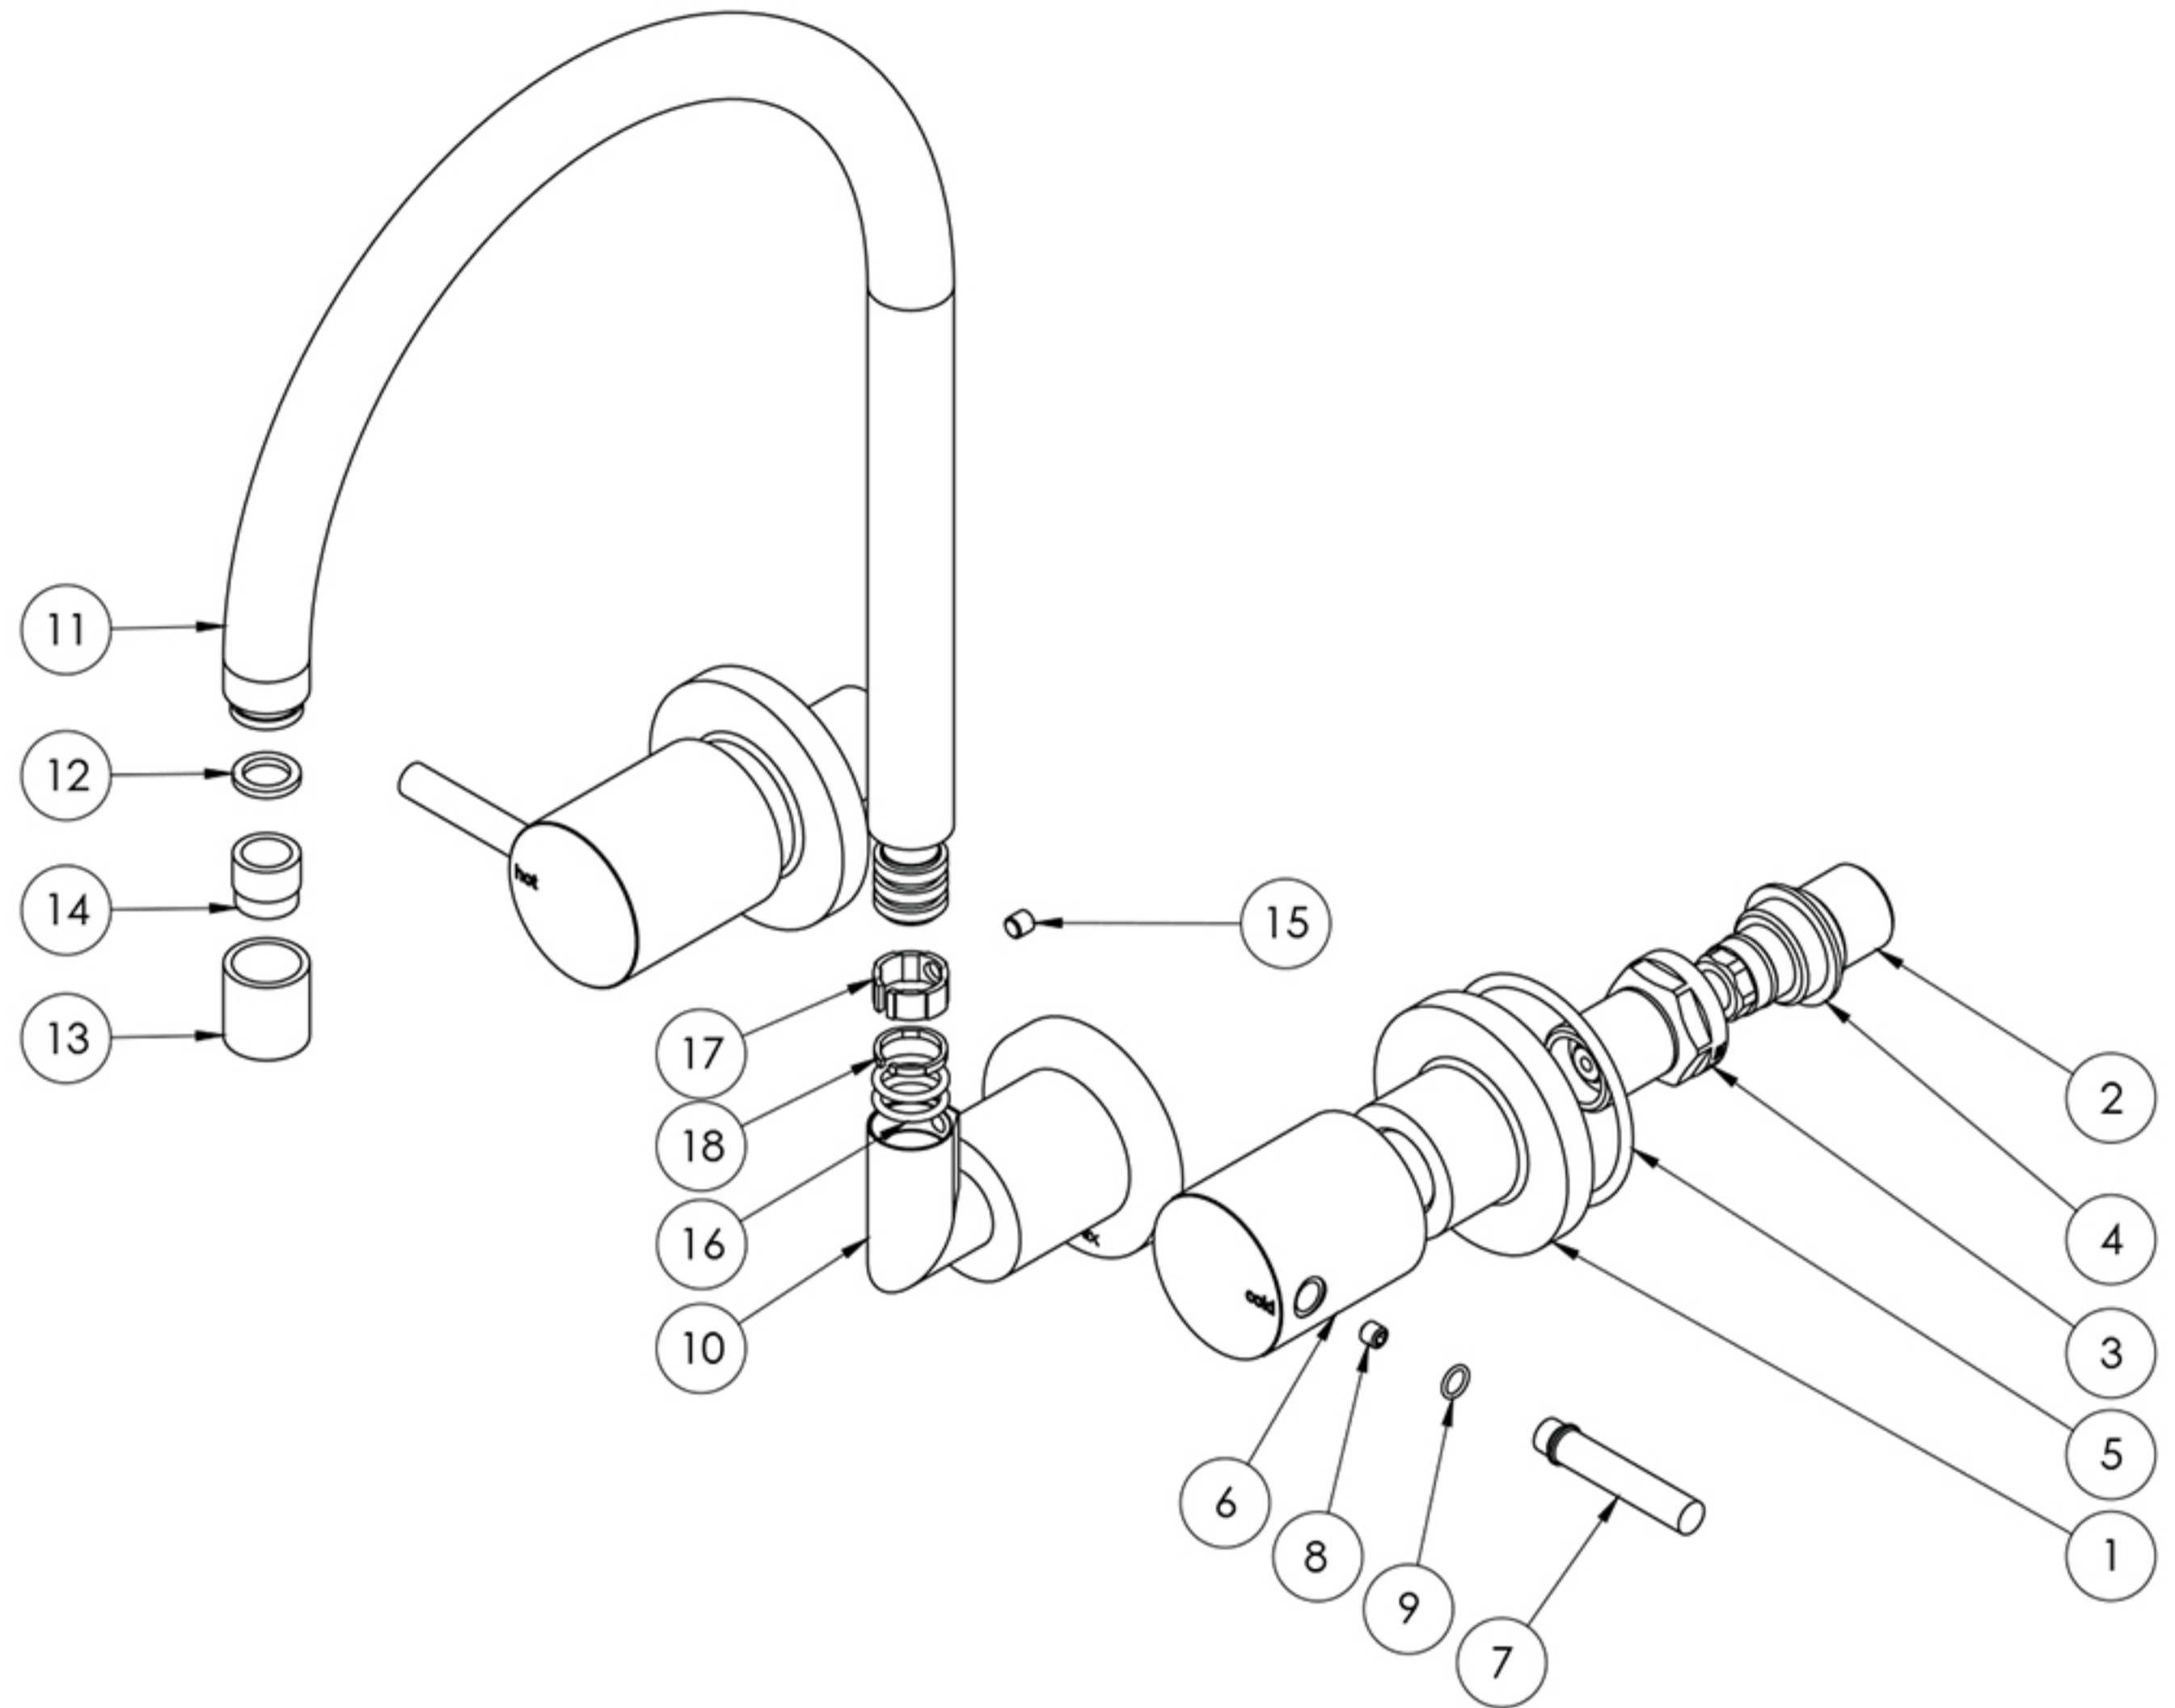

PARTS LIST

1. WALL FLANGE
2. SPINDLE
3. BONNET
4. FIBER WASHER
5. O-RING 50X3.0
6. HANDLE BODY
7. PIN LEVER
8. GRUB SCREW M5X5
9. O-RING 6X1.0
10. WALL FLANGE ELBOW
11. SPOUT
12. AERATOR GASKET
13. AERATOR RETAINER
14. AERATOR
15. GRUB SCREW M5 FLAT END
16. O-RING 13X2
17. SPOUT BEARING LARGE
18. SPOUT BEARING SMALL