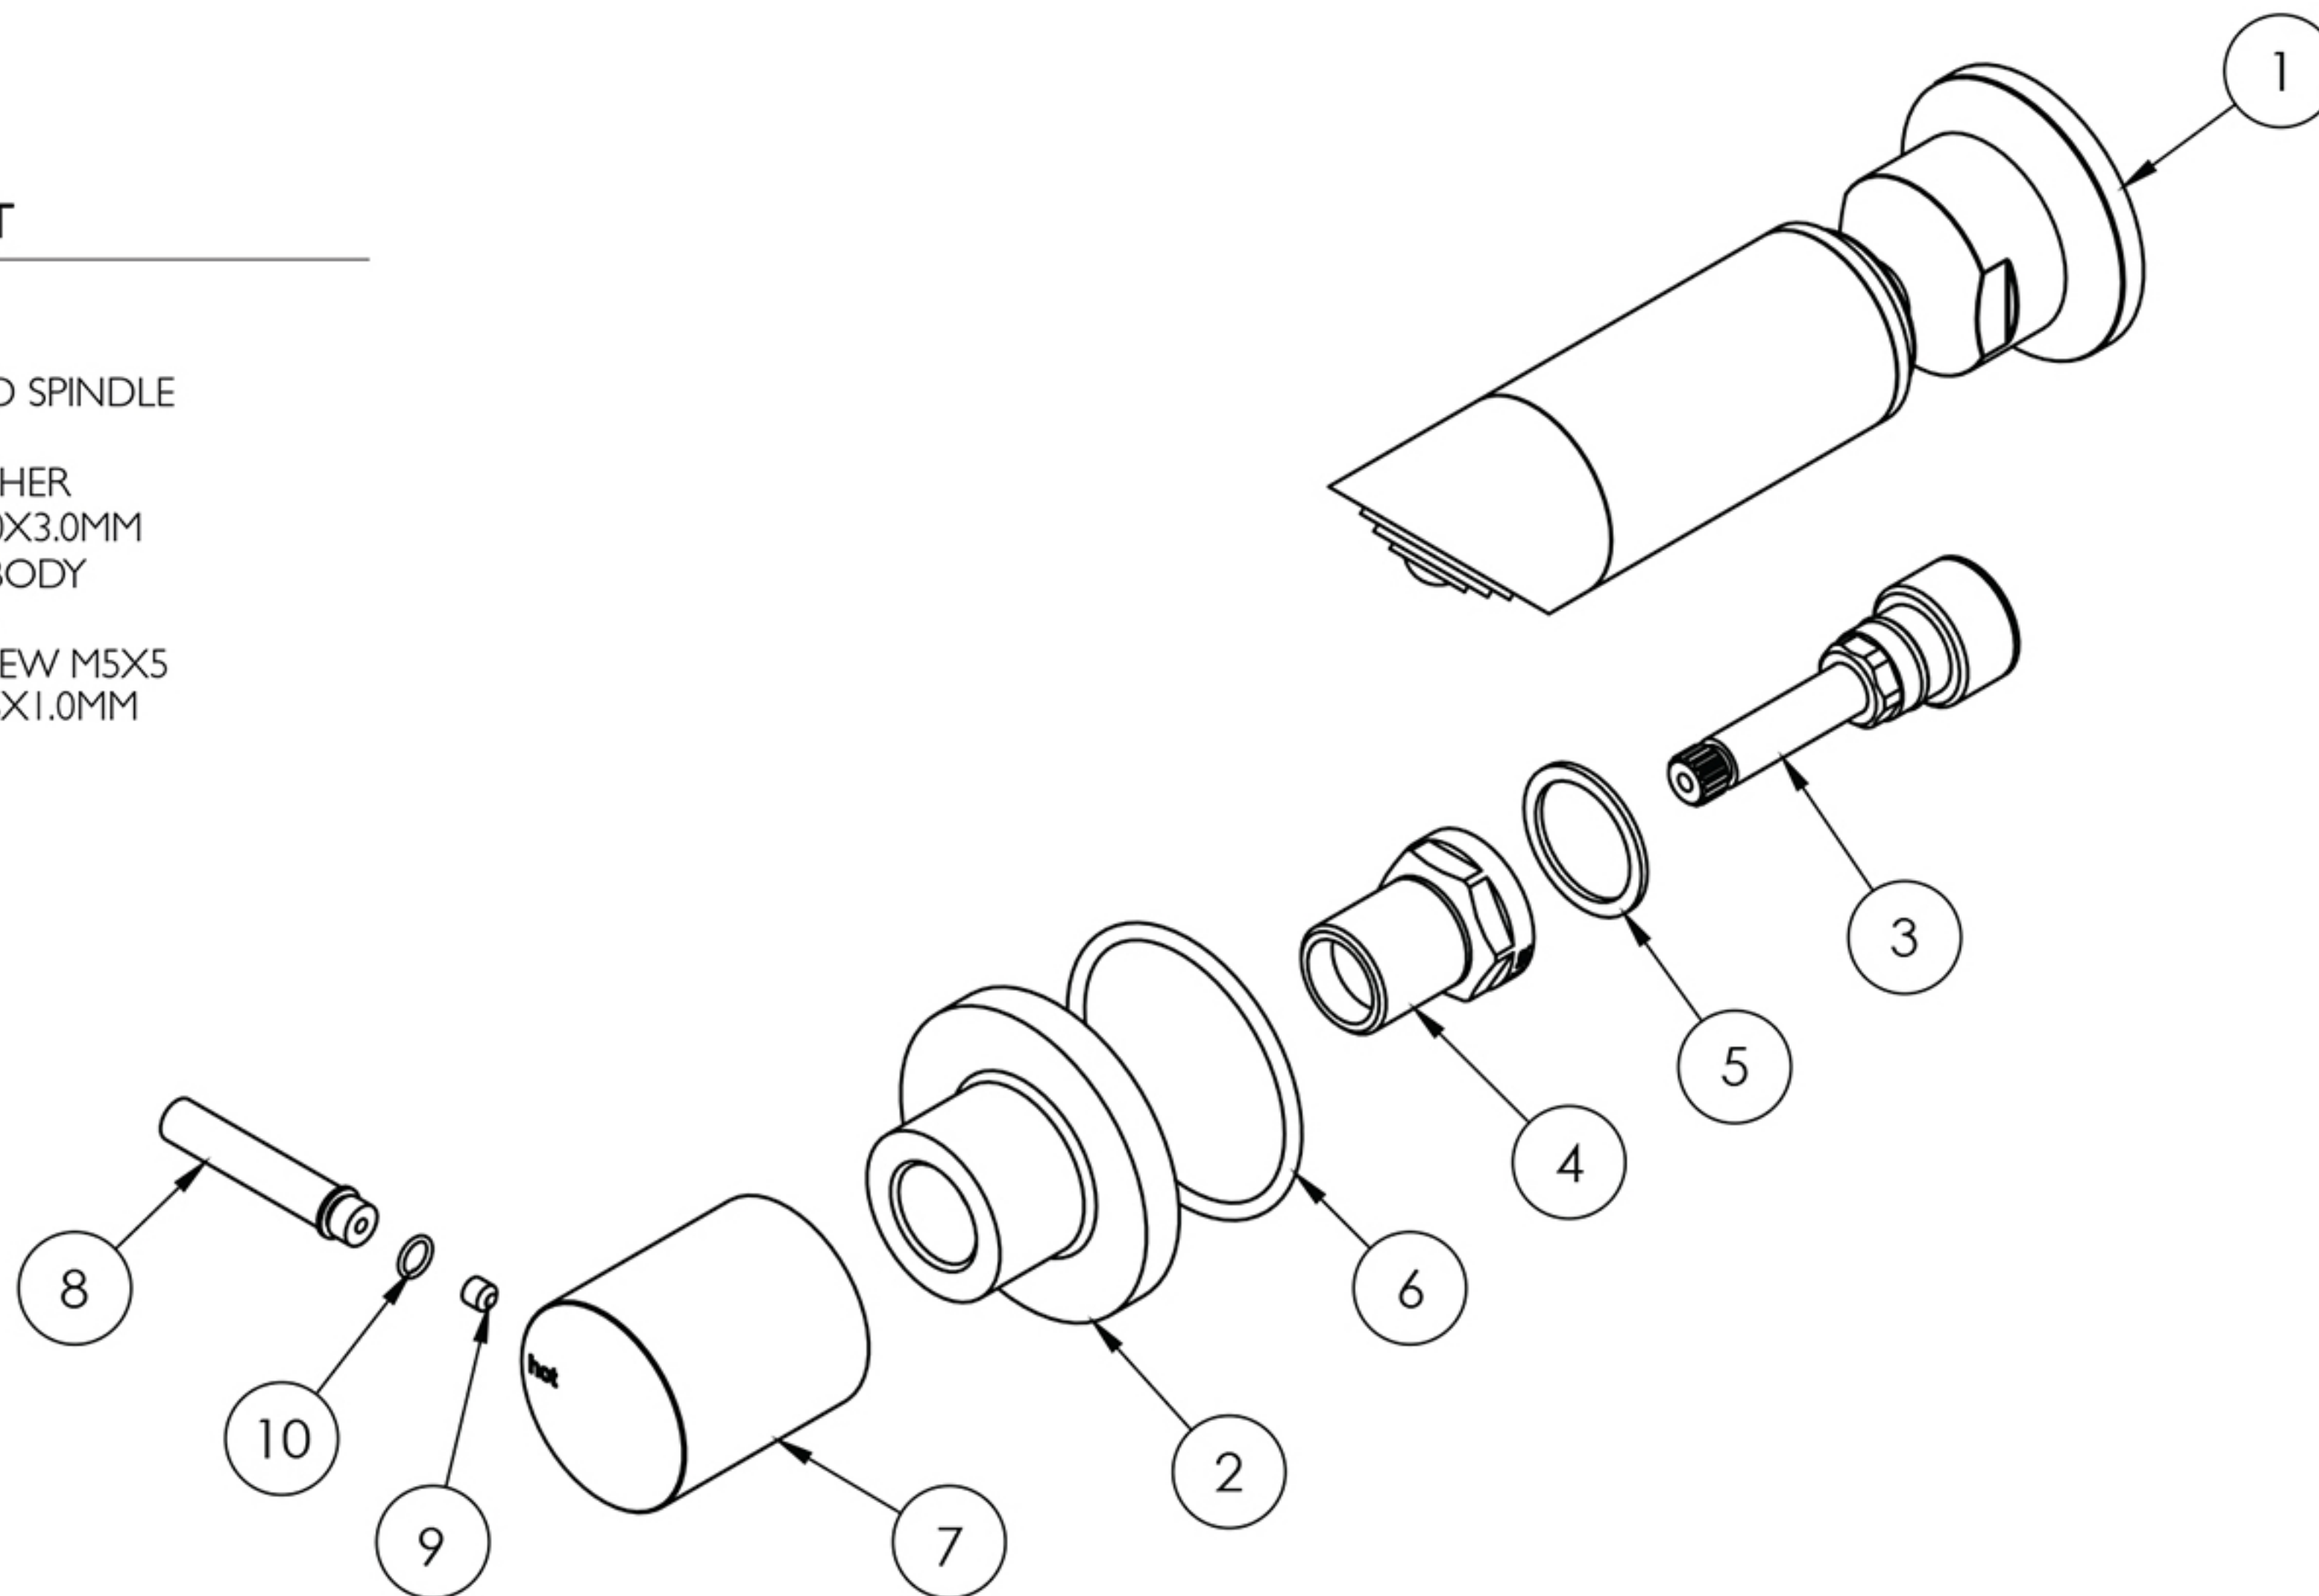

PARTS LIST

1. SHOWER
2. FLANGE
3. EXTENDED SPINDLE
4. BONNET
5. FIBER WASHER
6. O-RING 50X3.0MM
7. HANDLE BODY
8. PIN LEVER
9. GRUB SCREW M5X5
10. O-RING 6X1.0MM

MAINTENANCE AND CARE:

- All surfaces should be cleaned with mild liquid detergent or soap and water.
- Do not use cream cleaners or citrus based cleaning products, as they are abrasive.
- Use of unsuitable cleaning agents may damage the surface. Any damage caused in this way will not be covered by warranty.