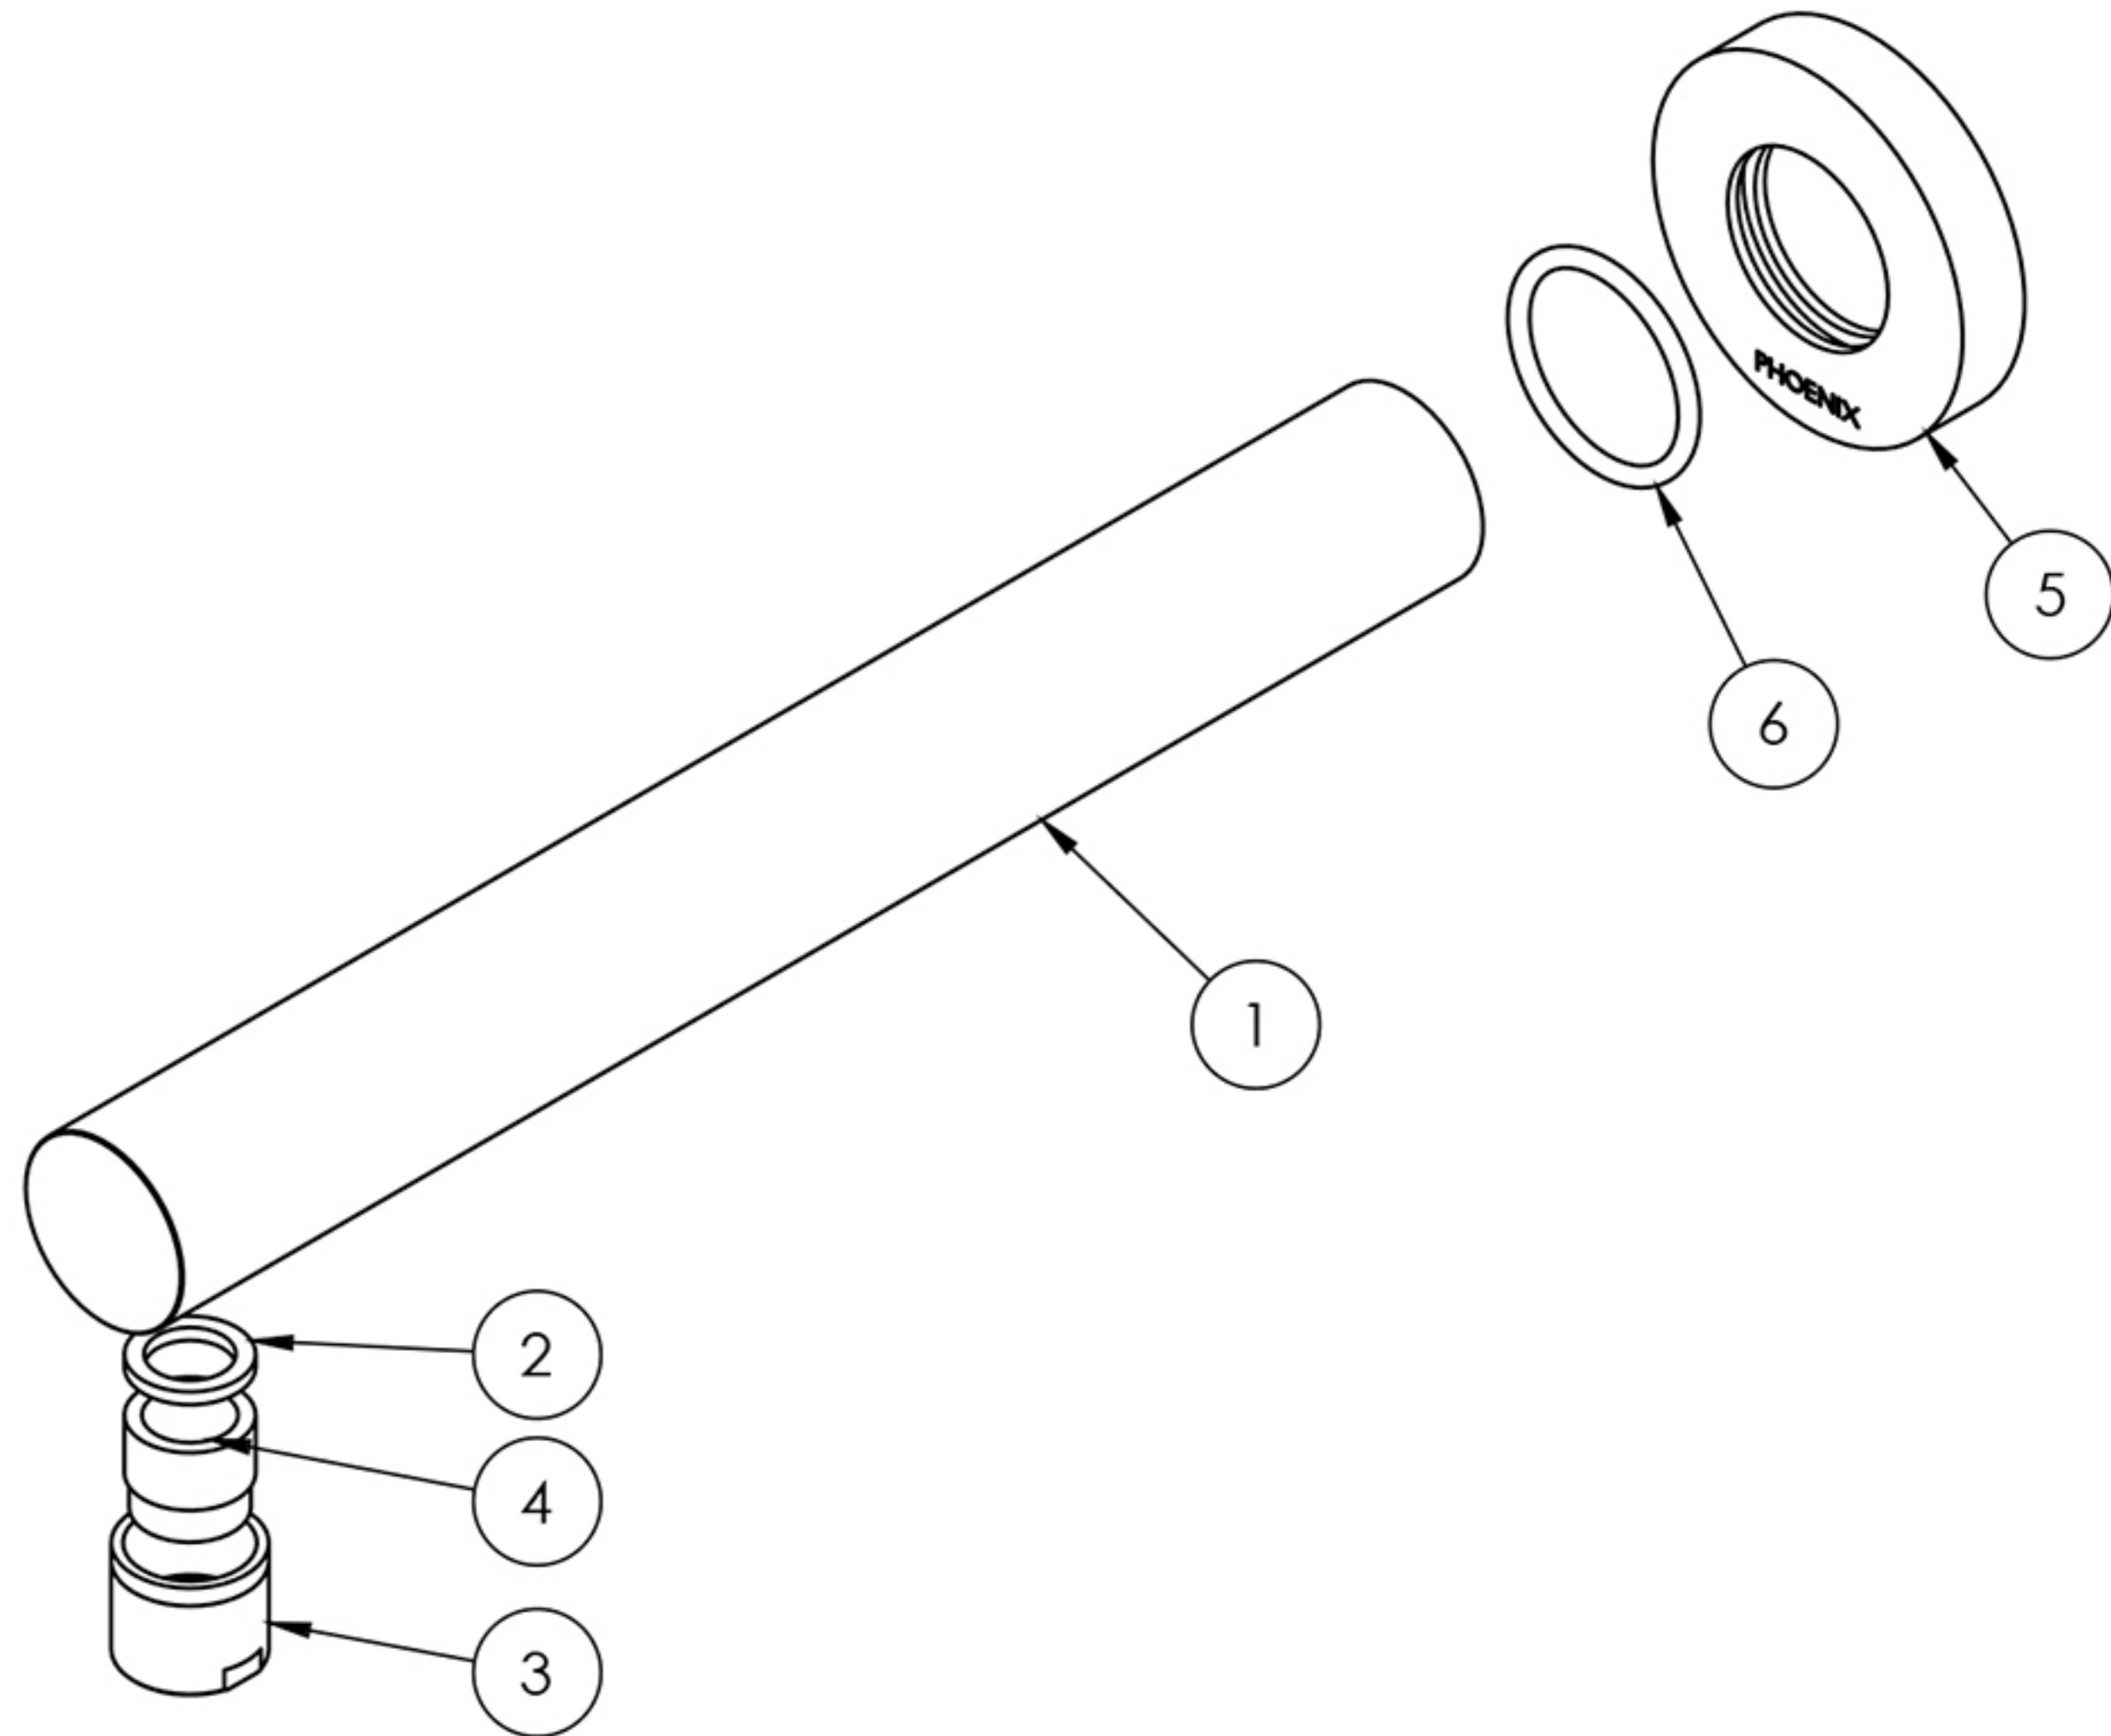

## PARTS LIST

---

1. SPOUT 200MM
2. AERATOR GASKET
3. AERATOR RETAINER
4. AERATOR
5. BACKPLATE
6. O-RING 25X2.5MM

## PACKAGING INCLUDES

---

- 1 x Wall basin outlet
- 1 x Installation instructions
- 1 x Warranty card