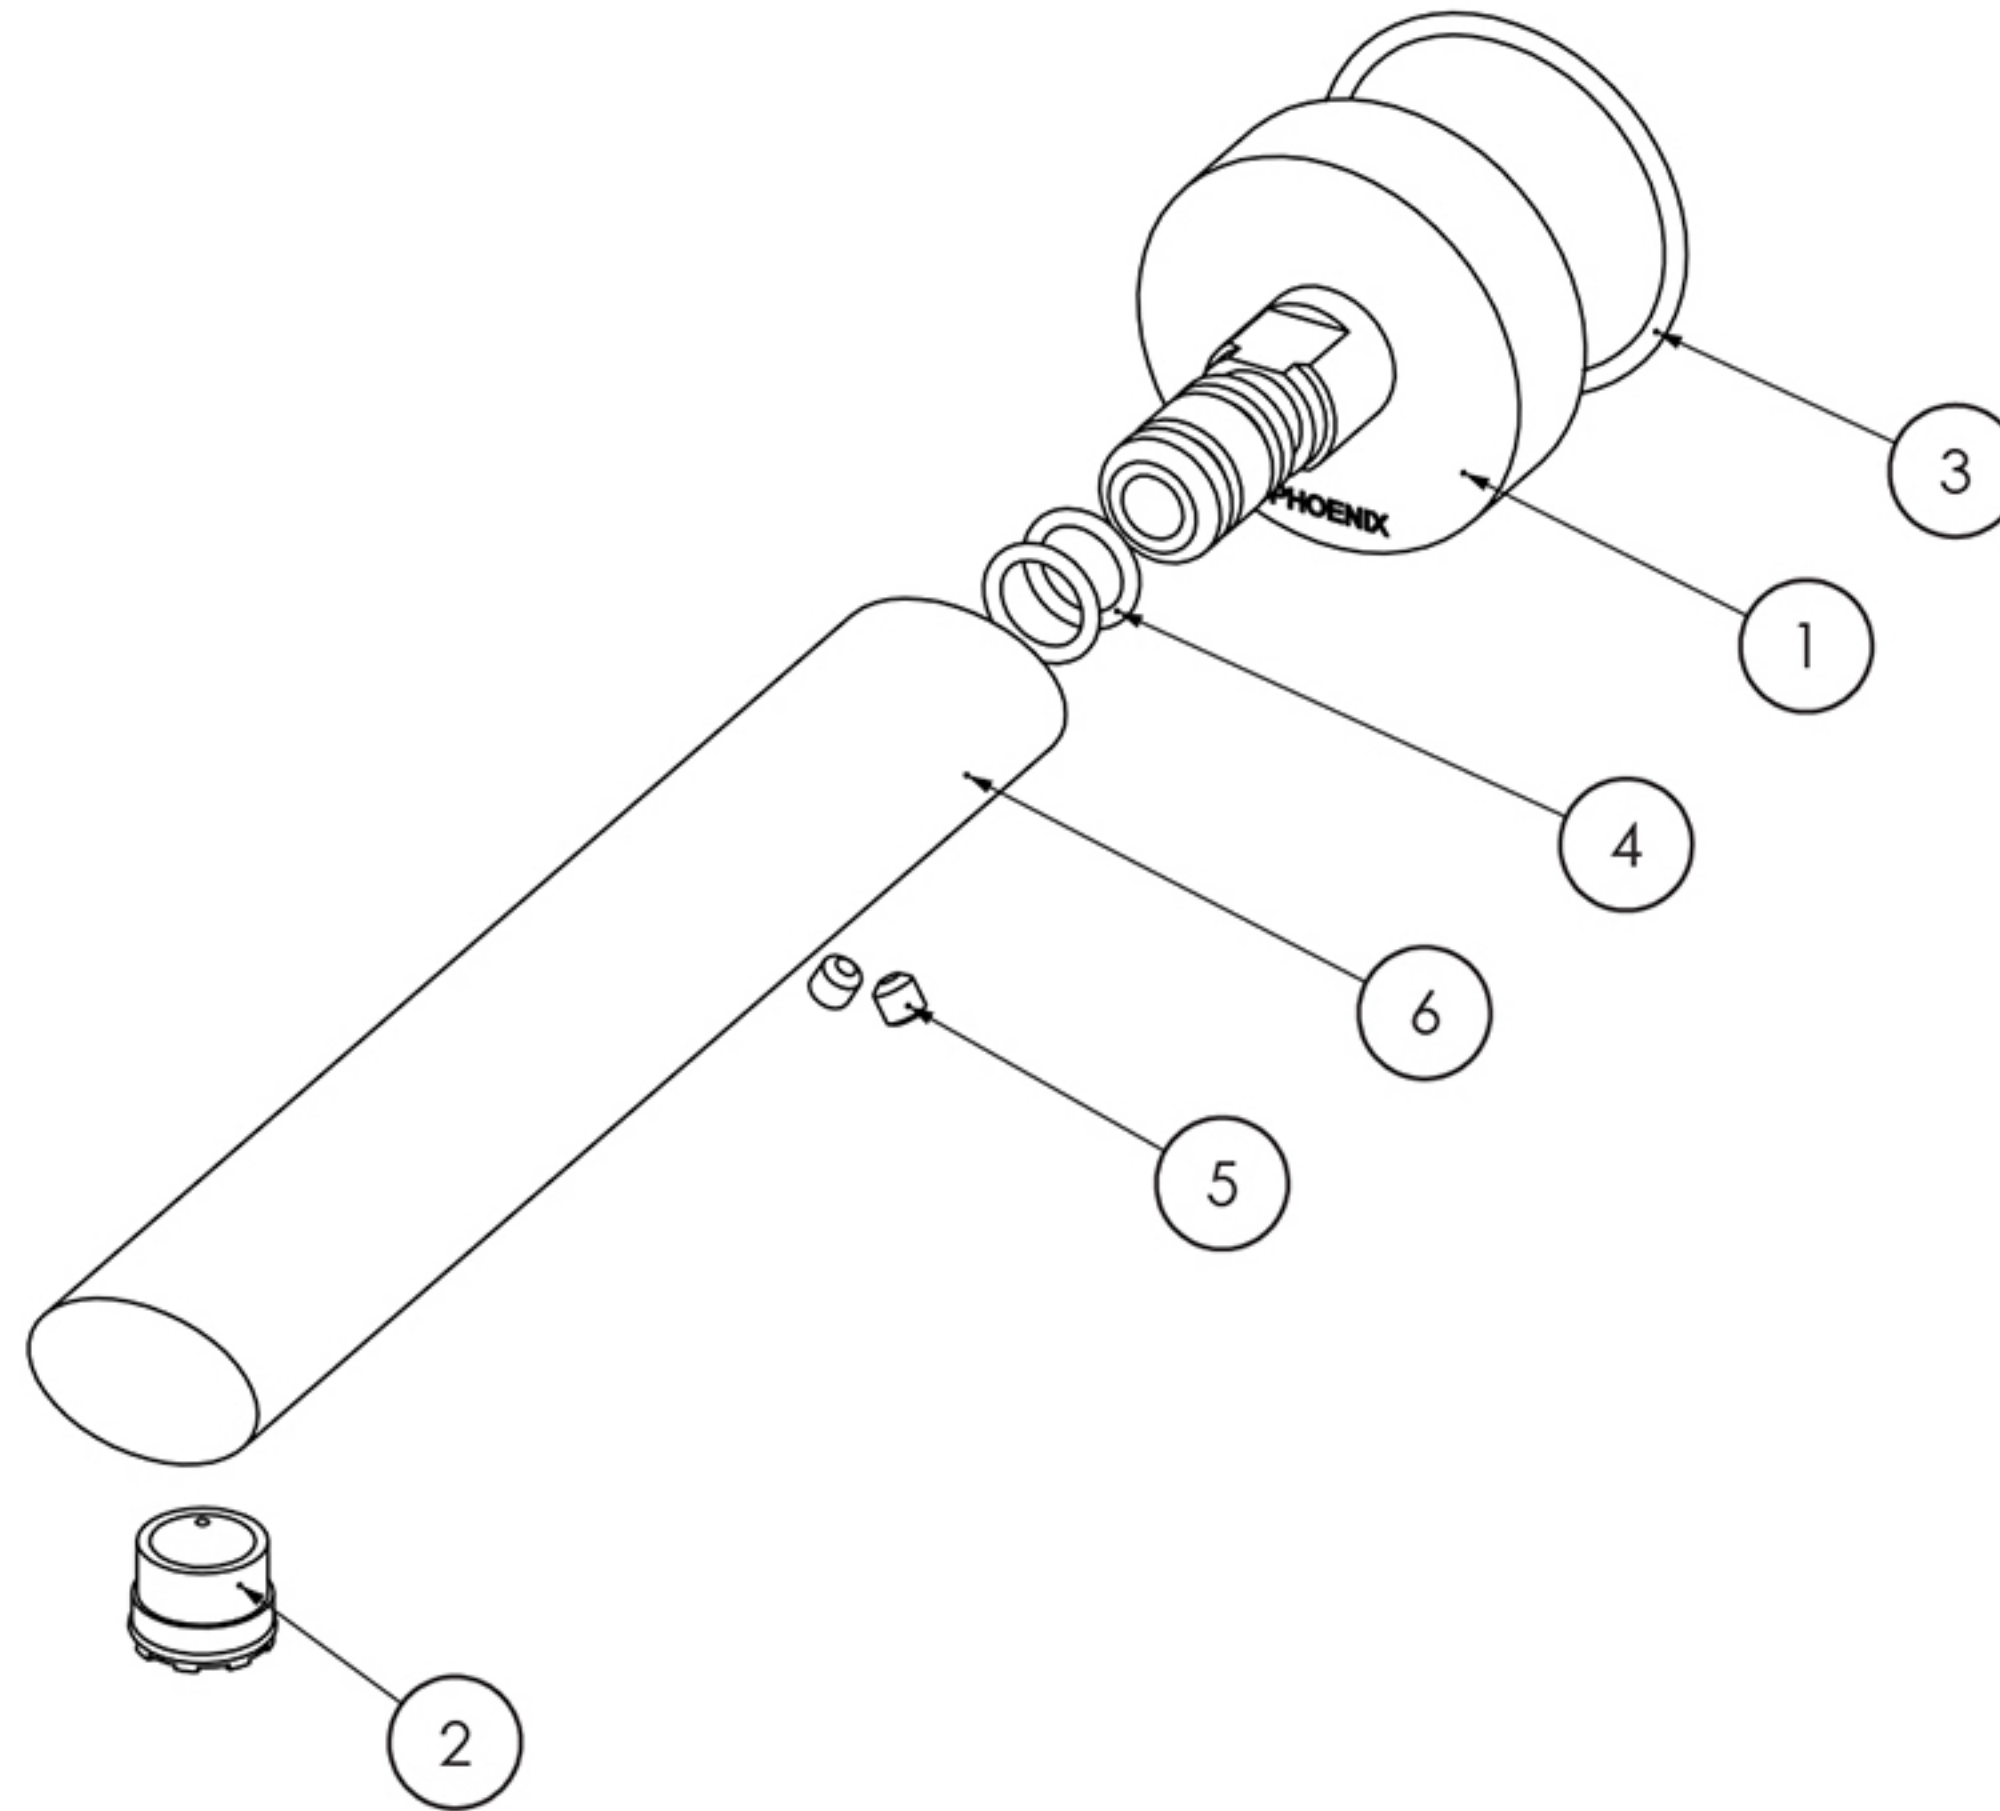

## PARTS LIST

---

1. DRESS PLATE
2. AERATOR
3. O-RING 43X2.5MM
4. O-RING 11X2.0MM
5. GRUB SCREW M5X5
6. SPOUT