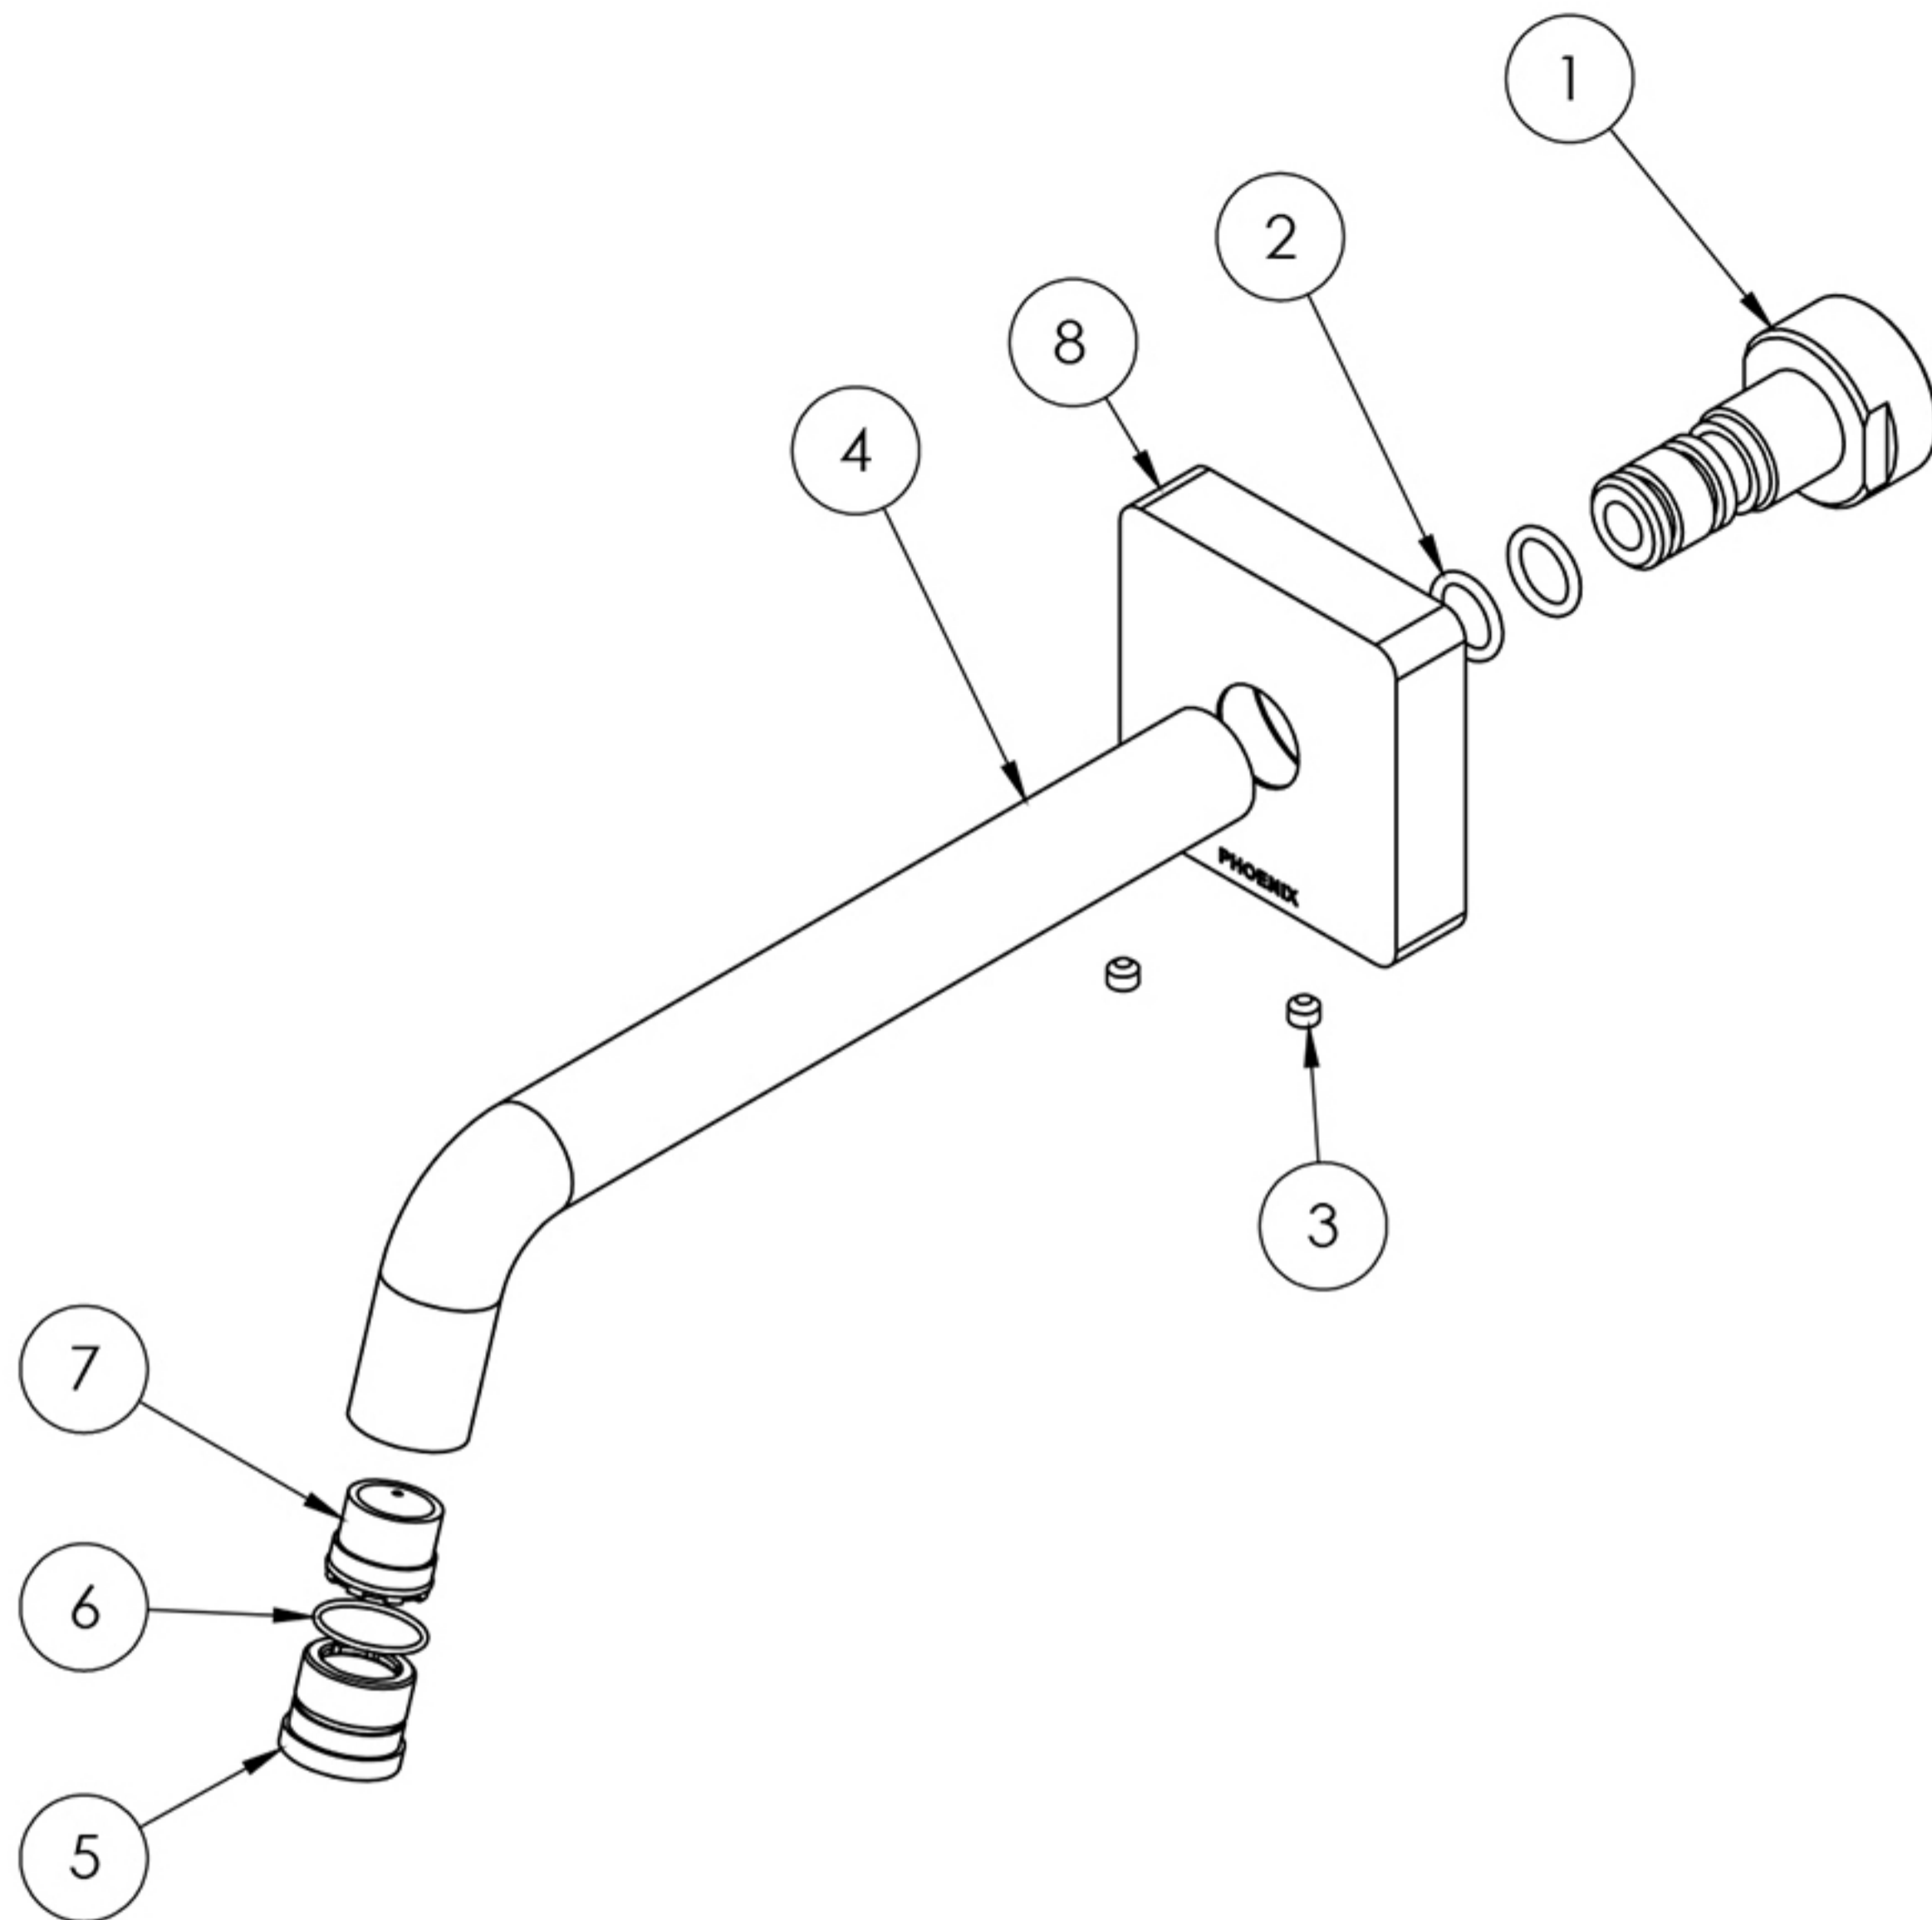

## PARTS LIST

---

1. ADAPTER
2. O-RING 11X2.0MM
3. GRUB SCREW M5X4
4. SPOUT
5. AERATOR RETAINER
6. O-RING 14X1.0MM
7. CONCEALED AERATOR
8. SPOUT PLATE