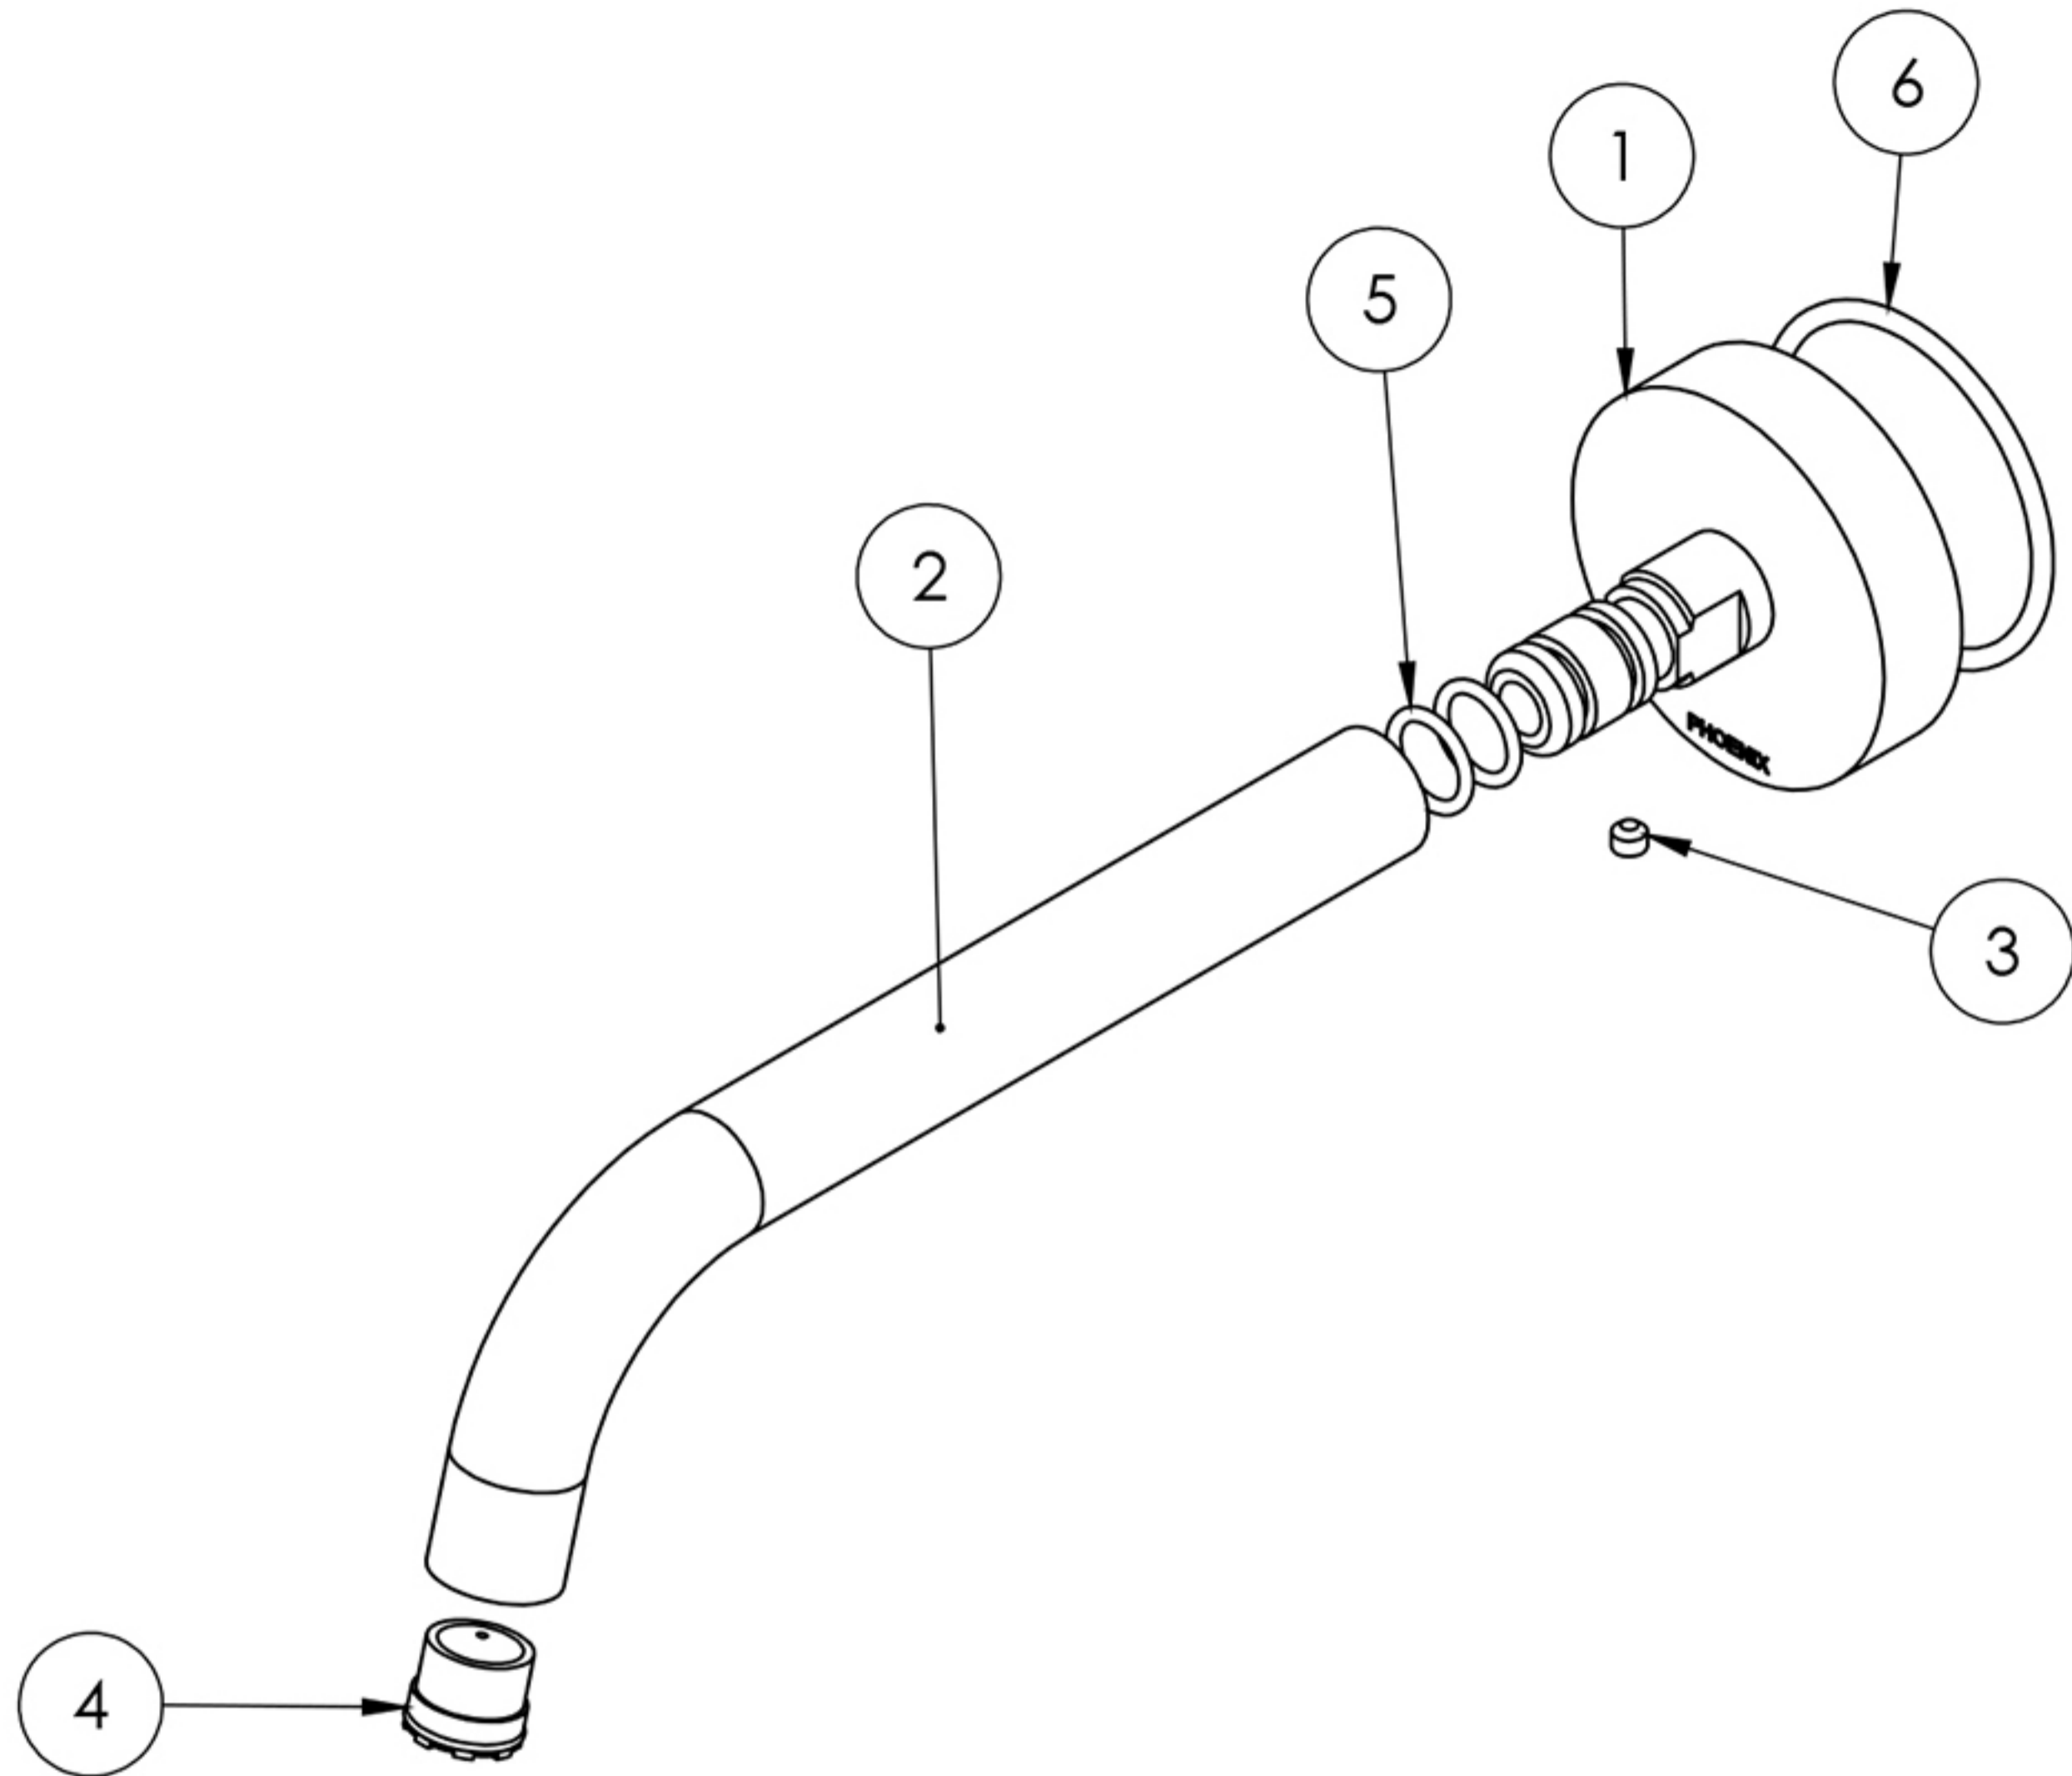

PARTS LIST

1. DRESS RING
2. SPOUT
3. GRUB SCREW M5X4
4. AERATOR 5 L/M
5. O-RING 12X2.0
6. O-RING 49X3.0
7. O-RING 12X2.0

MAINTENANCE AND CARE:

- All surfaces should be cleaned with mild liquid detergent or soap and water.
- Do not use cream cleaners or citrus based cleaning products, as they are abrasive.
- Use of unsuitable cleaning agents may damage the surface. Any damage caused in this way will not be covered by warranty.