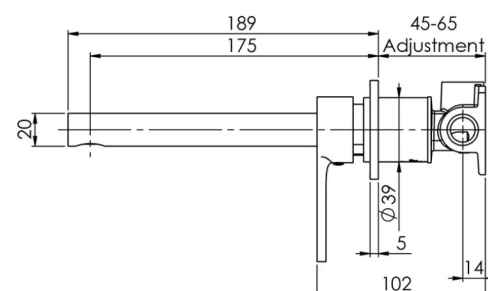

## SPECIFICATIONS

### INFORMATION

Temperature Rating  
1 - 75°C

Pressure Rating  
150 - 500kPa