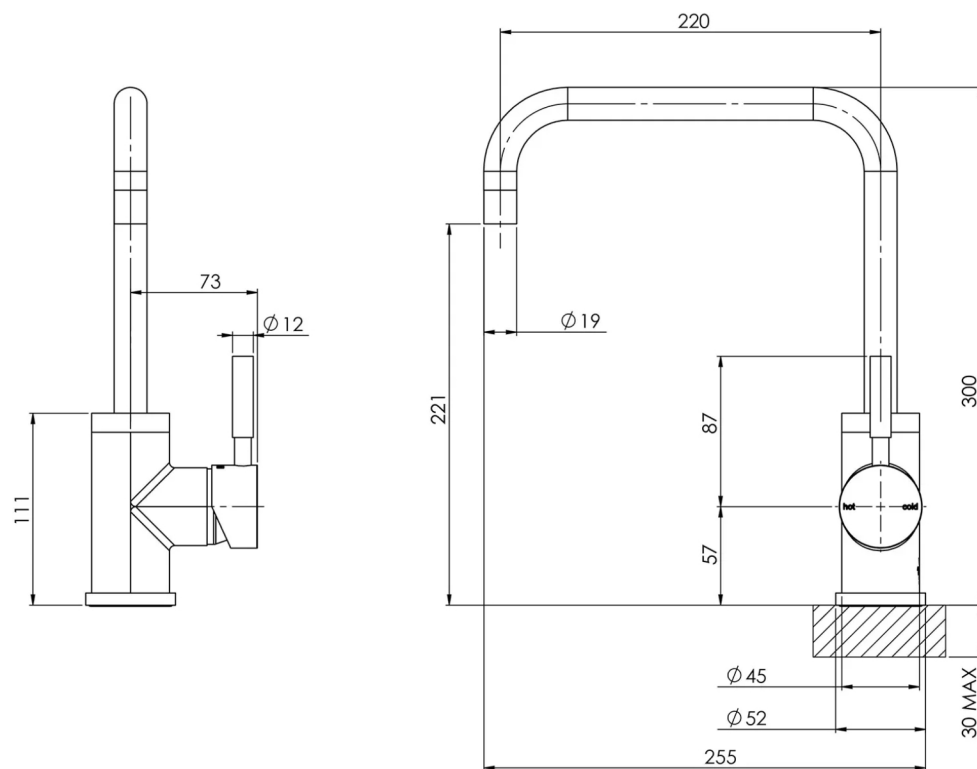

## SPECIFICATIONS

### INFORMATION

Temperature Rating  
1 - 75°C

Pressure Rating  
150 - 500kPa