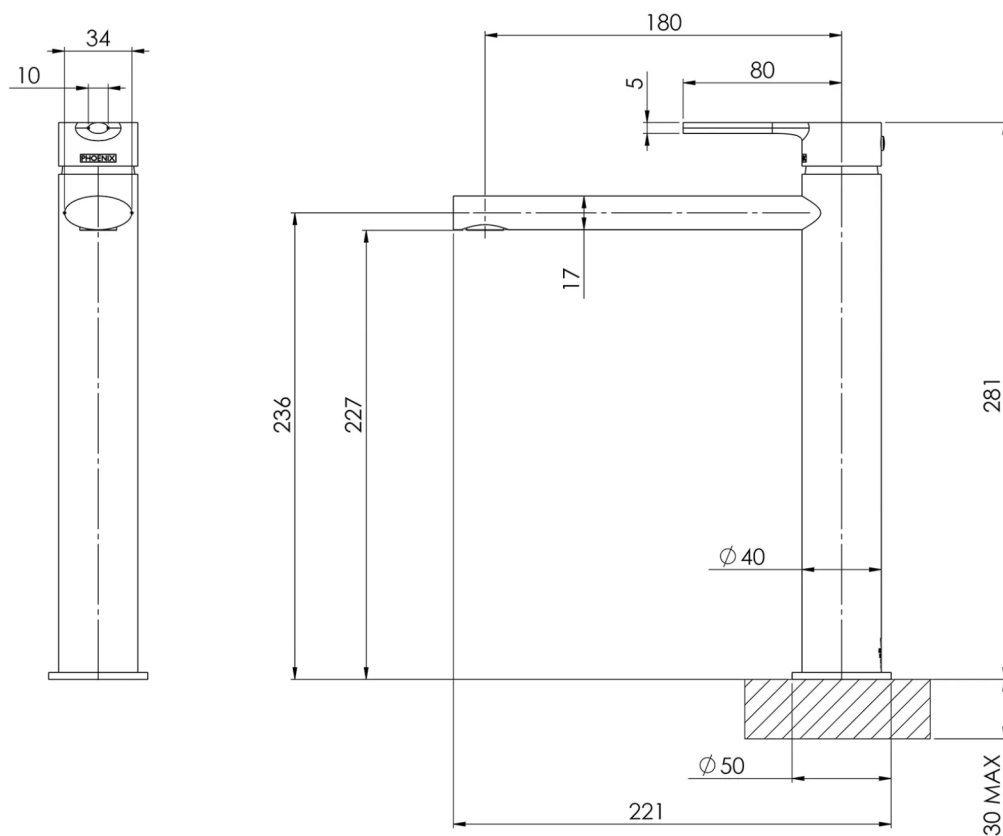

## SPECIFICATIONS

### INFORMATION

Temperature Rating  
1 - 75°C

Pressure Rating  
150 - 500kPa