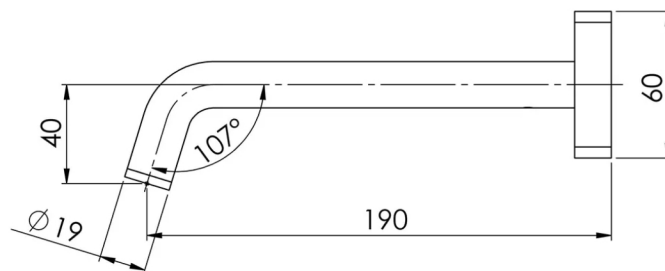

SPECIFICATIONS

AVAILABLE IN

108-7620-00
Chrome

108-7620-10
Matte Black

108-7620-72
Matte Black / Brushed Rose Gold

INFORMATION

Temperature Rating
1 - 75°C

Pressure Rating
150 - 500kPa