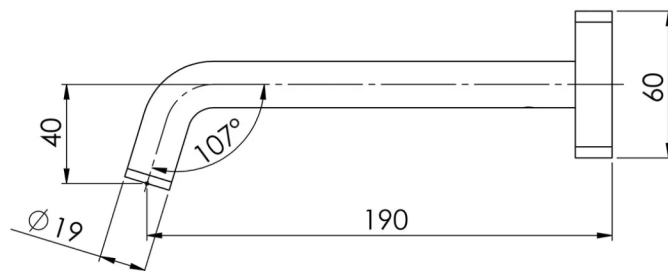

SPECIFICATIONS

AVAILABLE IN

108-7610-00
Chrome

108-7610-10
Matte Black

108-7610-72
Matte Black / Brushed Rose Gold

INFORMATION

Temperature Rating
1 - 75°C

Pressure Rating
150 - 500kPa