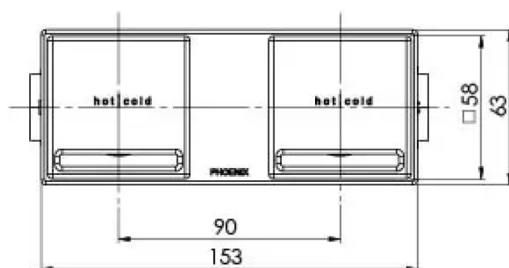

SPECIFICATIONS

HANDLES SOLD SEPARATELY

AVAILABLE IN

116-7923-00
Chrome

116-7923-40
Brushed Nickel

116-7923-10
Matte Black

INFORMATION

Temperature Rating
1 - 75°C