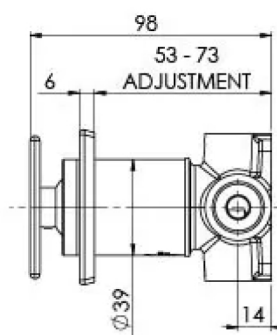

SPECIFICATIONS

HANDLES SOLD SEPARATELY

AVAILABLE IN

116-7923-00
Chrome

116-7923-40
Brushed Nickel

116-7923-10
Matte Black

INFORMATION

Temperature Rating
1 - 75°C