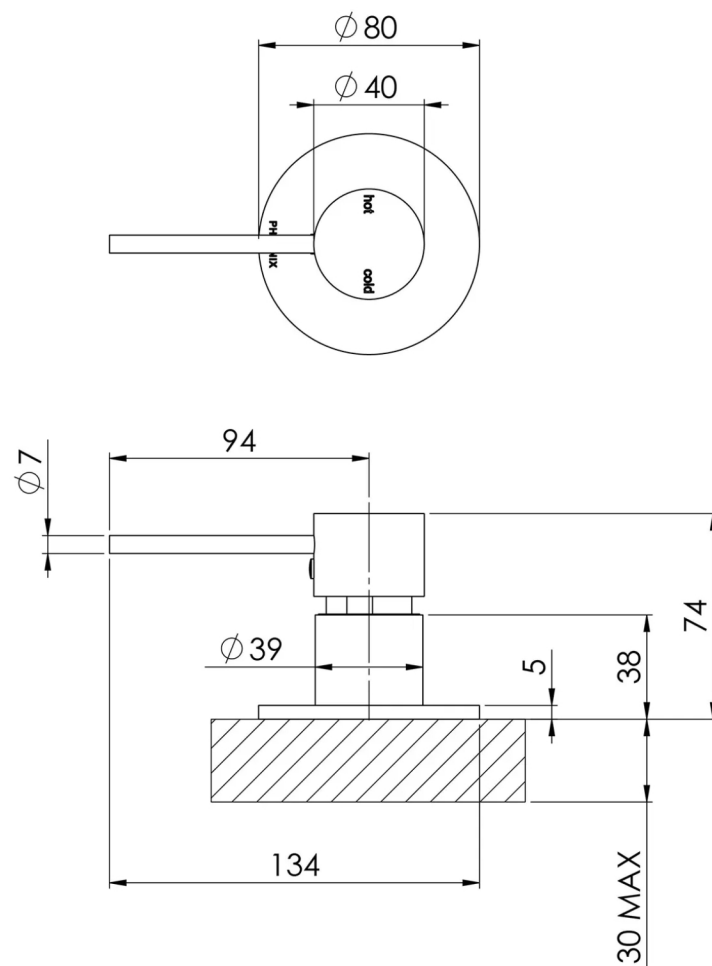

SPECIFICATIONS

AVAILABLE IN

VS740 CHR
Chrome

VS740-10
Matte Black

INFORMATION

Temperature Rating
1 - 75°C

Pressure Rating
150 - 500kPa

MAINTENANCE AND CARE: