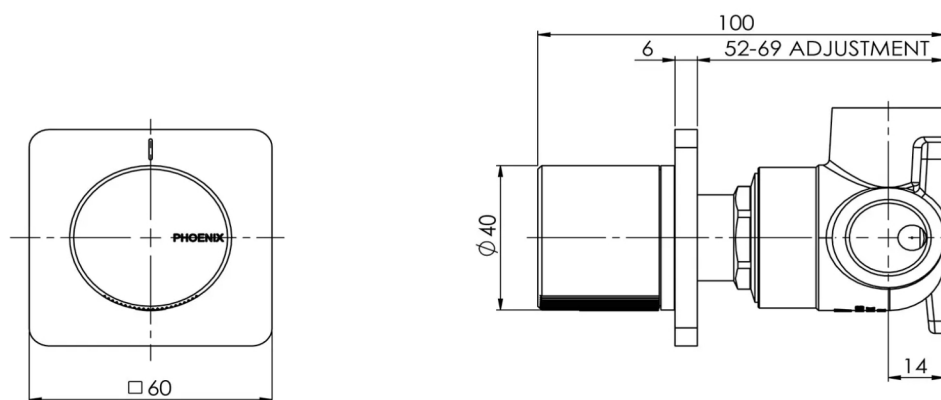

SPECIFICATIONS

AVAILABLE IN

108-7800-00
Chrome

108-7800-60
Chrome / Matte Black

108-7800-10
Matte Black

108-7800-72
Matte Black / Brushed Rose Gold

INFORMATION

Temperature Rating
1 - 55°C