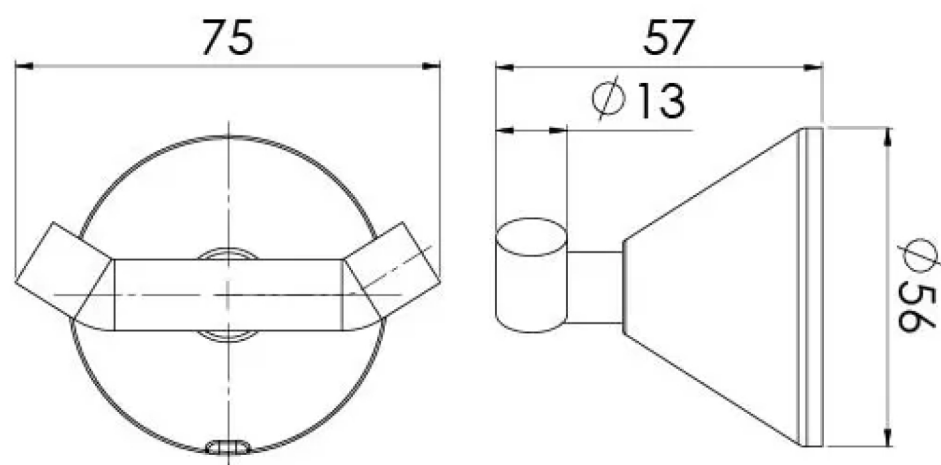

SPECIFICATIONS

AVAILABLE IN

YV901 CHR
Chrome

INFORMATION

MAINTENANCE AND CARE:

- All surfaces should be cleaned with mild liquid detergent or soap and water.
- Do not use cream cleaners or citrus based cleaning products, as they are abrasive.
- Use of unsuitable cleaning agents may damage the surface.
- Any damage caused in this way will not be covered by warranty.