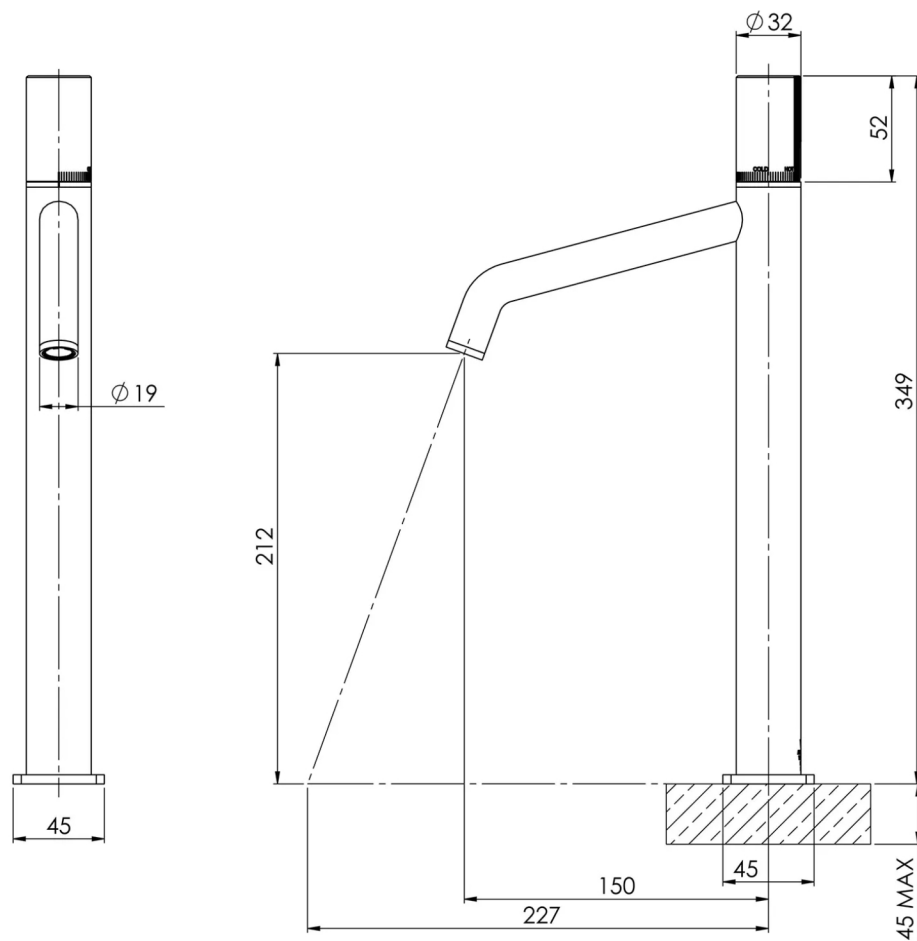

SPECIFICATIONS

AVAILABLE IN

108-7900-00
Chrome

108-7900-60
Chrome / Matte Black

108-7900-10
Matte Black

108-7900-72
Matte Black / Brushed Rose Gold

INFORMATION

Temperature Rating
1 - 55°C