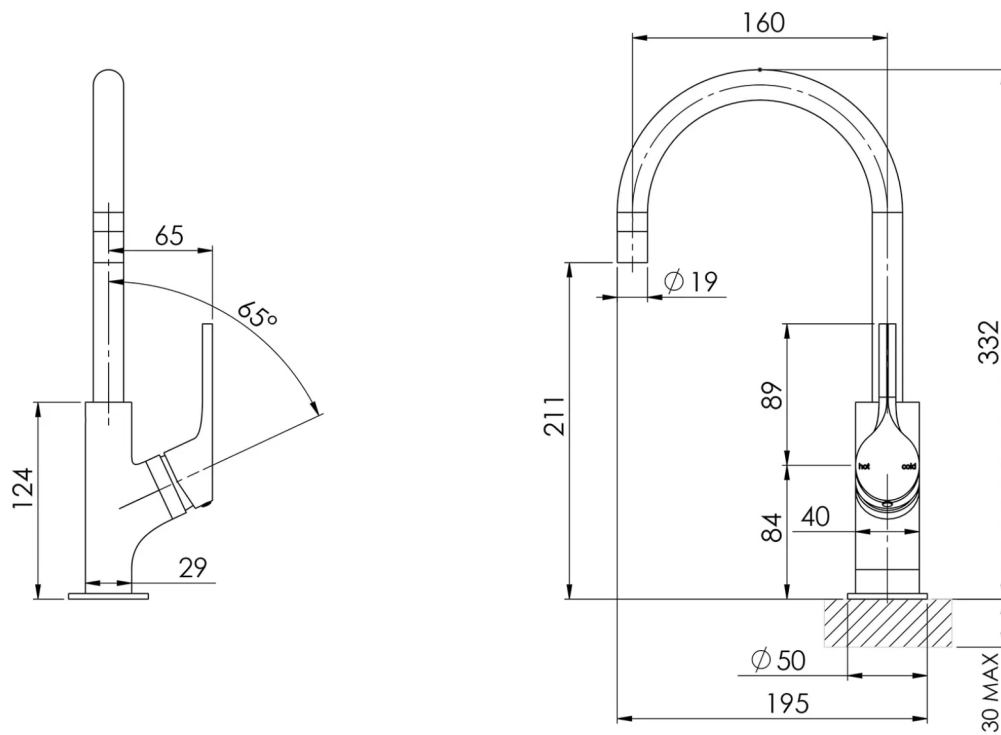

SPECIFICATIONS

AVAILABLE IN

VV735 CHR
Chrome

VV735-40
Brushed Nickel

VV735 MB
Matte Black

VV735-12
Brushed Gold

INFORMATION

Temperature Rating
1 - 75°C