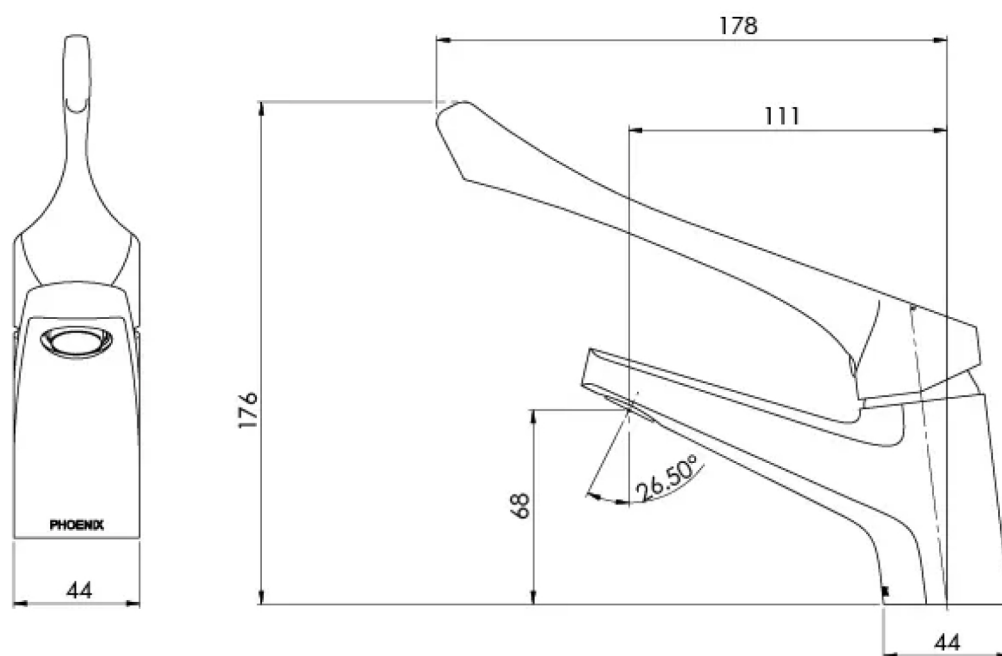

SPECIFICATIONS

AVAILABLE IN

155-7700-00
Chrome

INFORMATION

Temperature Rating
1 - 75°C

Pressure Rating
150 - 500kPa

MAINTENANCE AND CARE:

- All surfaces should be cleaned with mild liquid detergent or soap and water.
- Do not use cream cleaners or citrus based cleaning products, as they are abrasive.
- Use of unsuitable cleaning agents may damage the surface.
- Any damage caused in this way will not be covered by warranty.