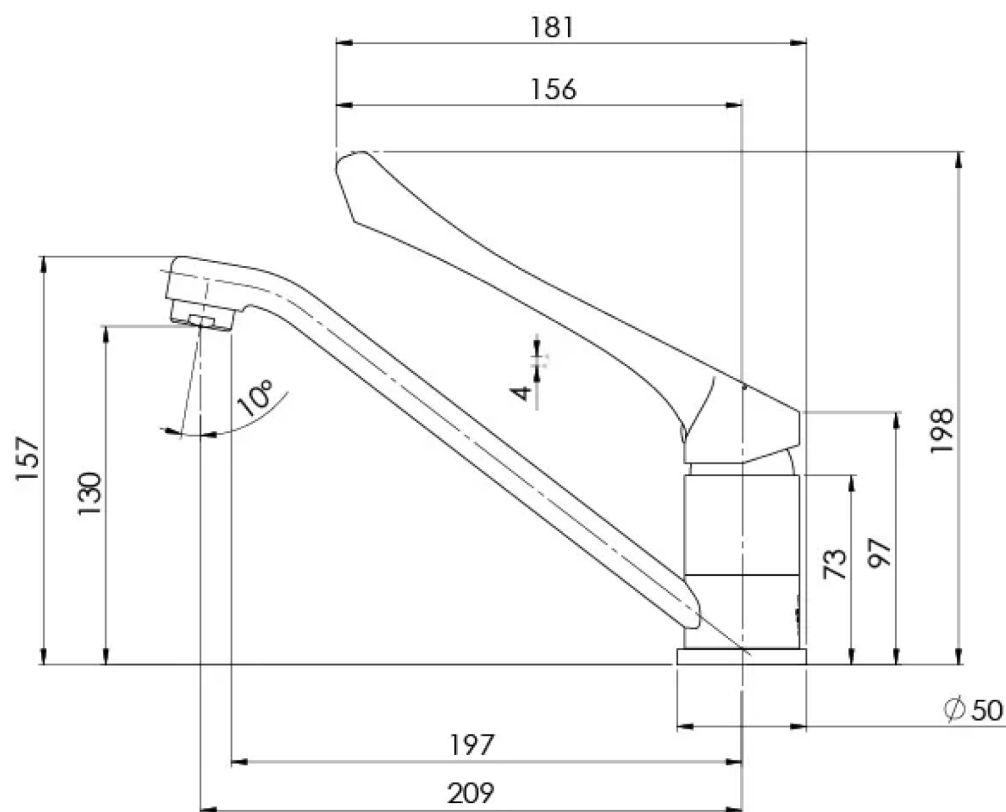

SPECIFICATIONS

AVAILABLE IN

155-7300-00
Chrome

INFORMATION

Temperature Rating
1 - 75°C

Pressure Rating
150 - 500kPa

MAINTENANCE AND CARE:

- All surfaces should be cleaned with mild liquid detergent or soap and water.
- Do not use cream cleaners or citrus based cleaning products, as they are abrasive.
- Use of unsuitable cleaning agents may damage the surface.
- Any damage caused in this way will not be covered by warranty.