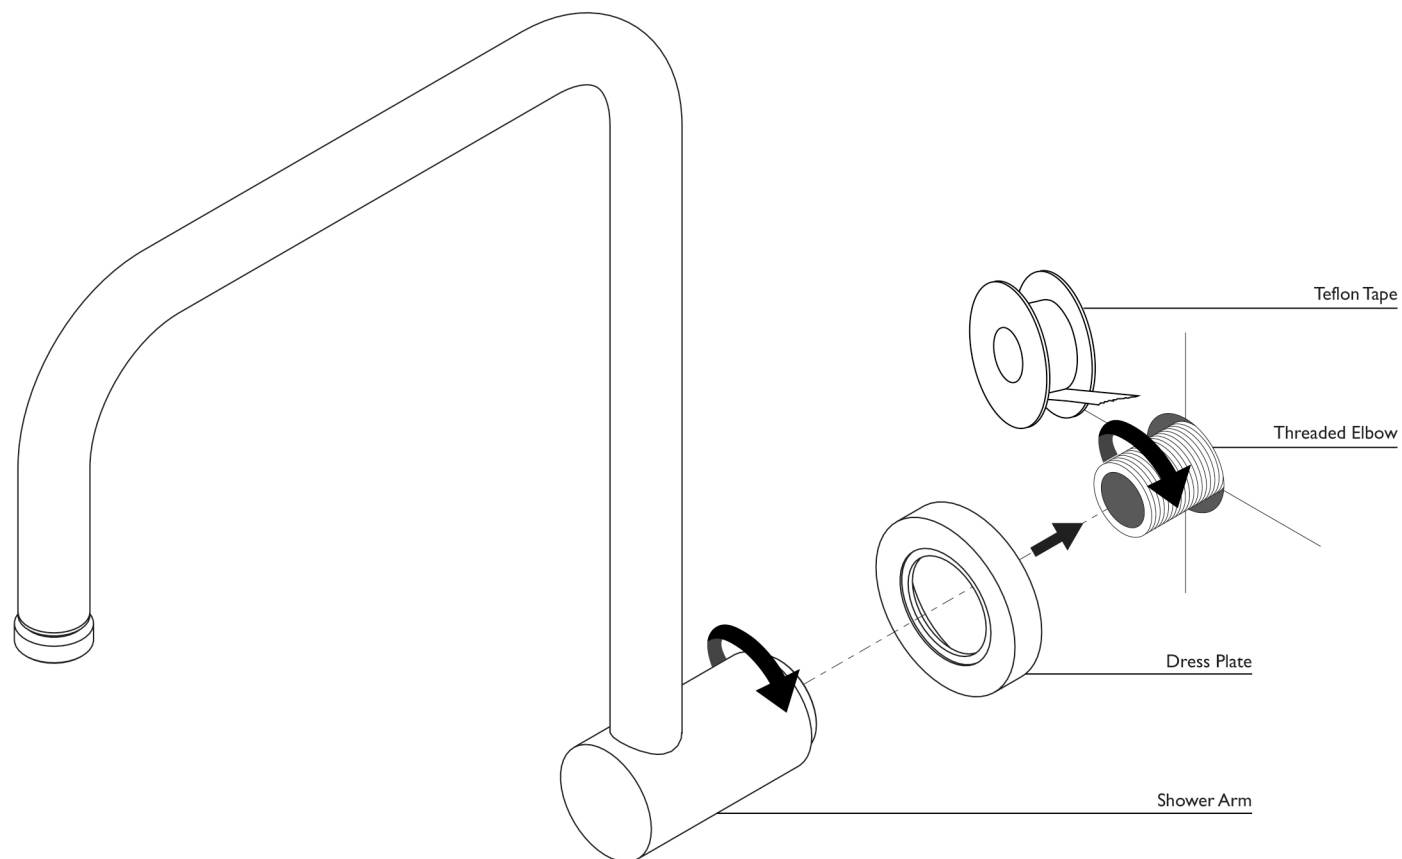

1

- Apply Teflon Tape to Threaded Elbow.
- Fit Dress Plate over the Threaded Elbow.
- Firmly screw on the Shower Arm.

 recommended working pressure  
**150-500 KPa**

 maximum hot water temperature  
**75 degrees**