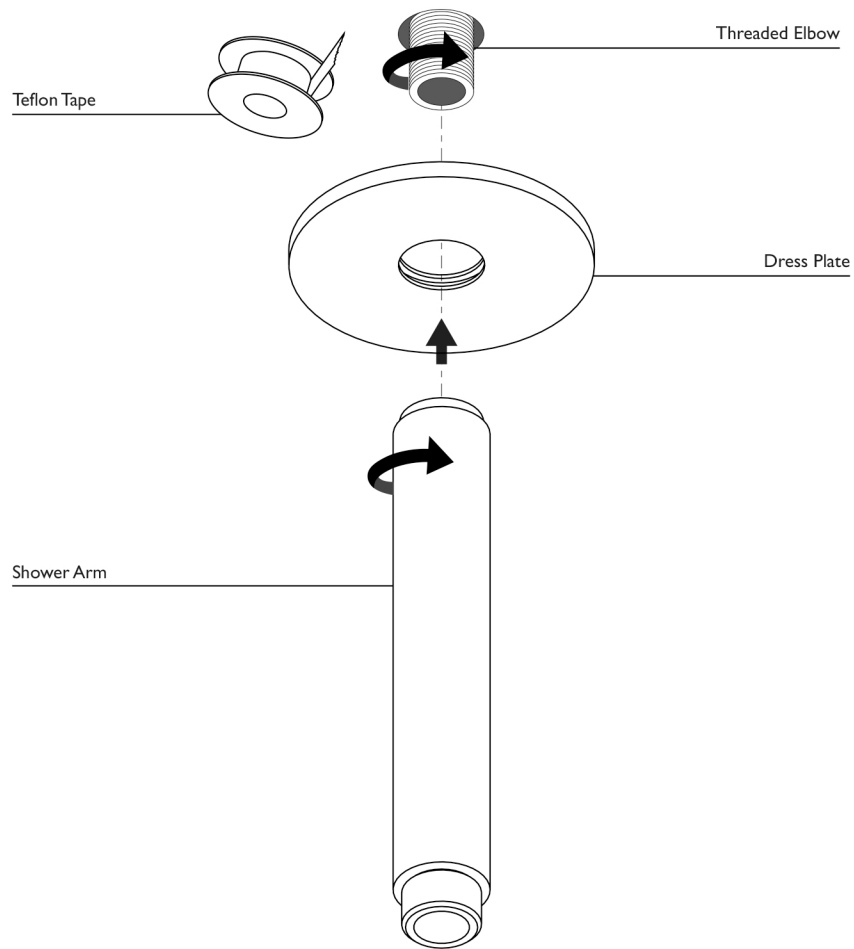

**1**

- Apply Teflon Tape to Threaded Elbow.
- Fit Dress Plate over Threaded Elbow.
- Firmly screw on the Shower Arm.

 recommended working pressure  
**150-500 KPa**

 maximum hot water temperature  
**75 degrees**