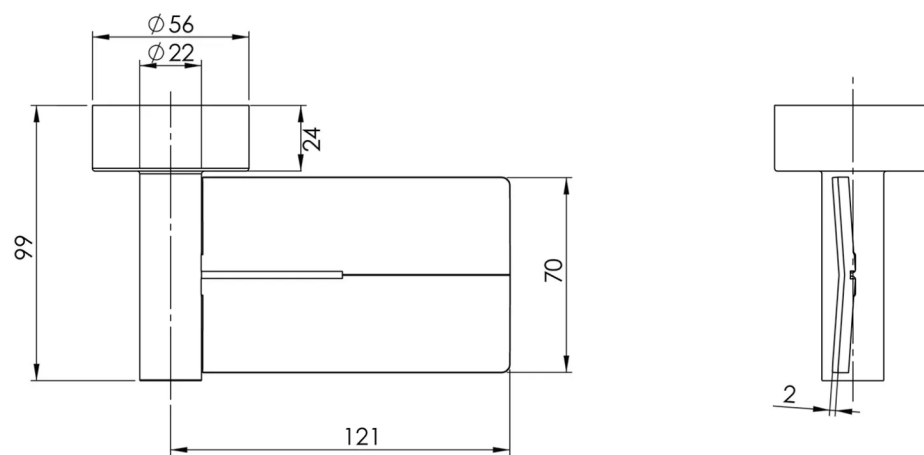

SPECIFICATIONS

AVAILABLE IN

VA885 CHR
Chrome

INFORMATION

MAINTENANCE AND CARE:

- All surfaces should be cleaned with mild liquid detergent or soap and water.
- Do not use cream cleaners or citrus based cleaning products, as they are abrasive.
- Use of unsuitable cleaning agents may damage the surface.
- Any damage caused in this way will not be covered by warranty.