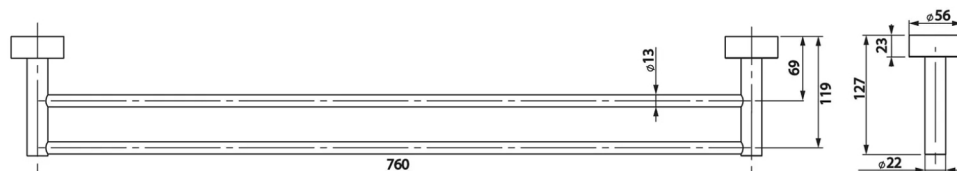

SPECIFICATIONS

AVAILABLE IN

VA811 CHR
Chrome

INFORMATION

MAINTENANCE AND CARE:

- All surfaces should be cleaned with mild liquid detergent or soap and water.
- Do not use cream cleaners or citrus based cleaning products, as they are abrasive.
- Use of unsuitable cleaning agents may damage the surface.
- Any damage caused in this way will not be covered by warranty.