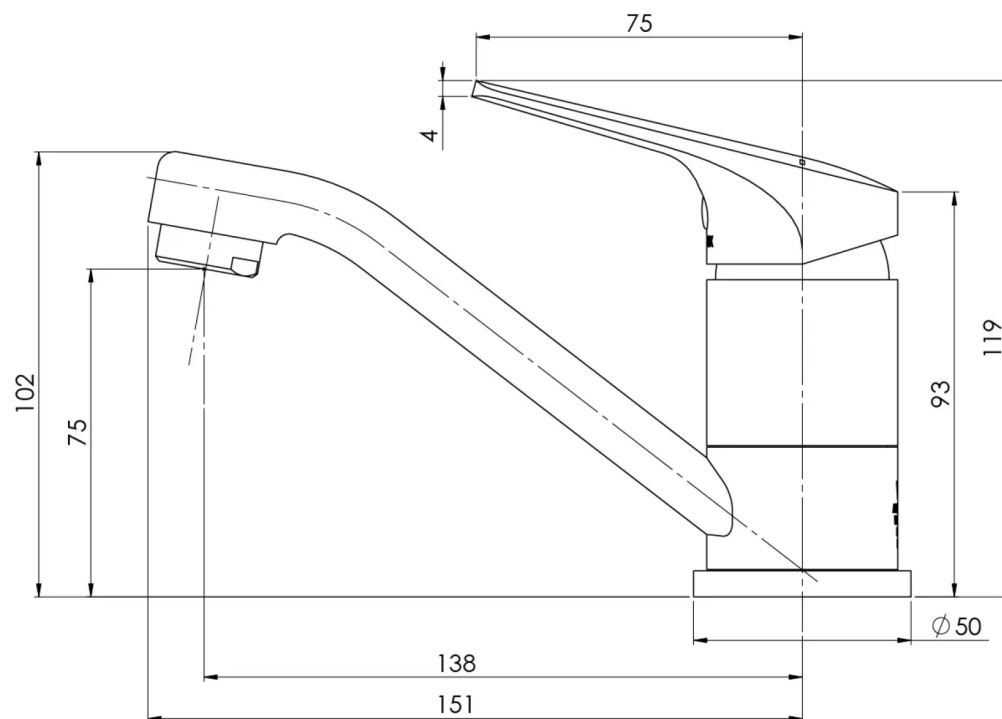

SPECIFICATIONS

AVAILABLE IN

154-7710-00
Chrome

154-7710-10
Matte Black

INFORMATION

Temperature Rating
1 - 75°C

Pressure Rating
150 - 500kPa

MAINTENANCE AND CARE: