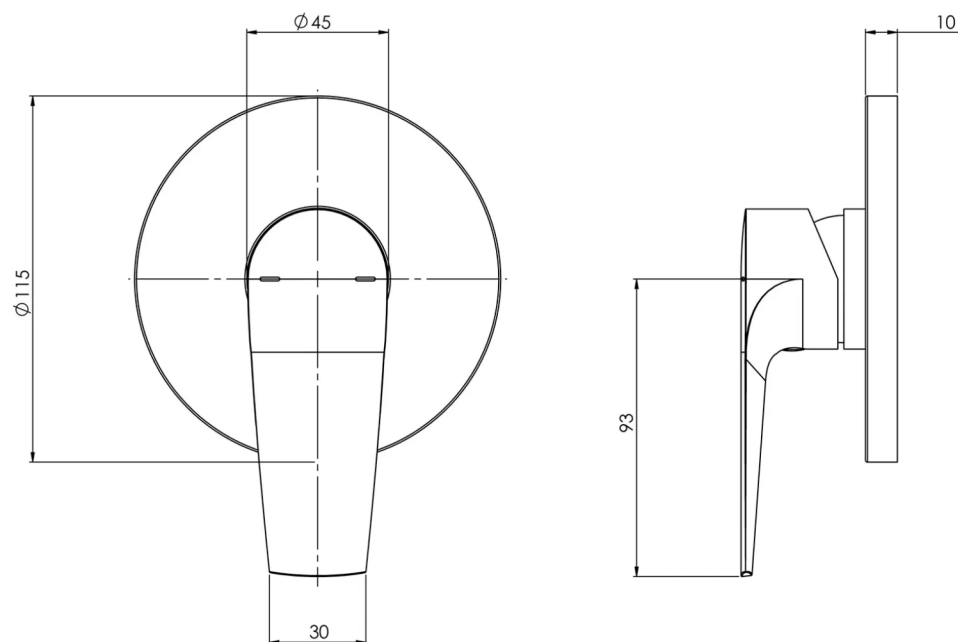

SPECIFICATIONS

AVAILABLE IN

151-7805-00
Chrome

151-7805-40
Brushed Nickel

151-7805-10
Matte Black

151-7805-12
Brushed Gold

INFORMATION

Temperature Rating
1 - 75°C