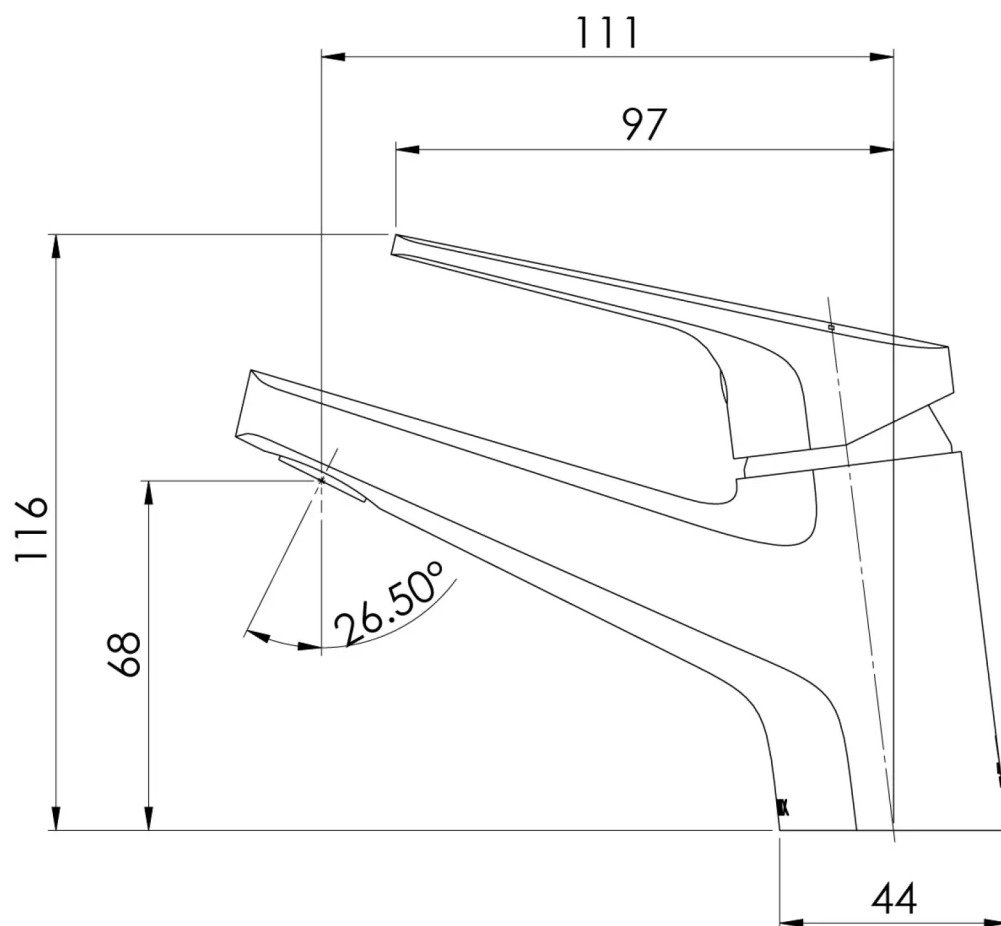

SPECIFICATIONS

AVAILABLE IN

154-7700-00
Chrome

154-7700-10
Matte Black

INFORMATION

Temperature Rating
1 - 75°C

Pressure Rating
150 - 500kPa

MAINTENANCE AND CARE: