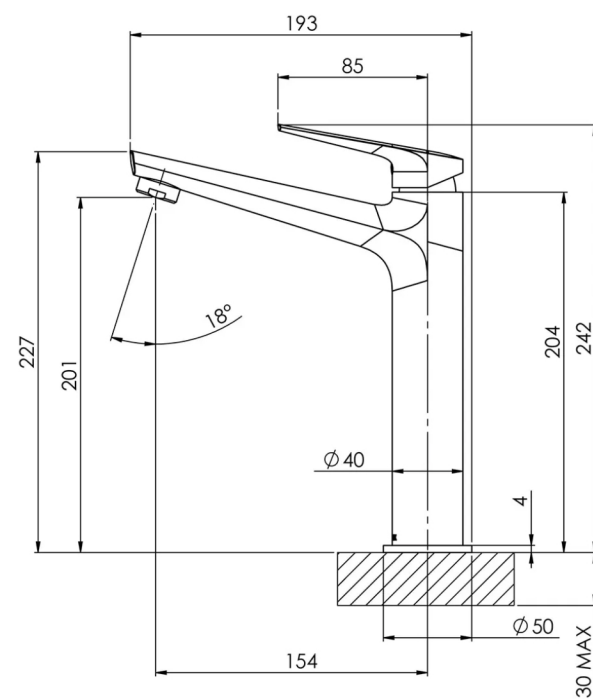

## SPECIFICATIONS

### INFORMATION

Temperature Rating  
1 - 75°C

Pressure Rating  
150 - 500kPa