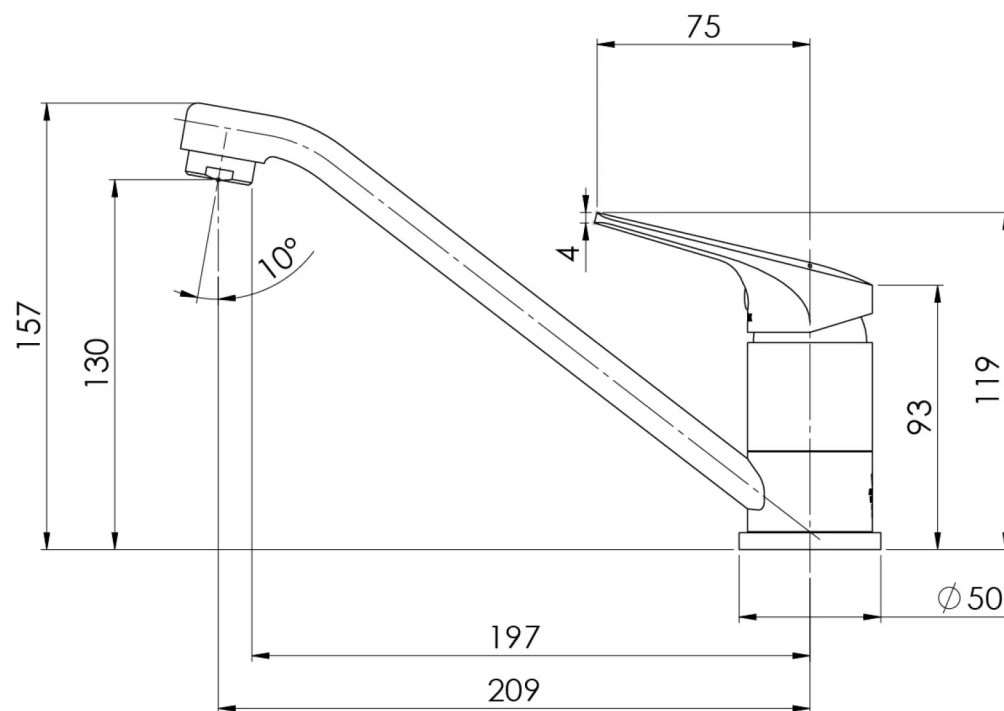

## SPECIFICATIONS

### INFORMATION

Temperature Rating  
1 - 75°C

Pressure Rating  
150 - 500kPa