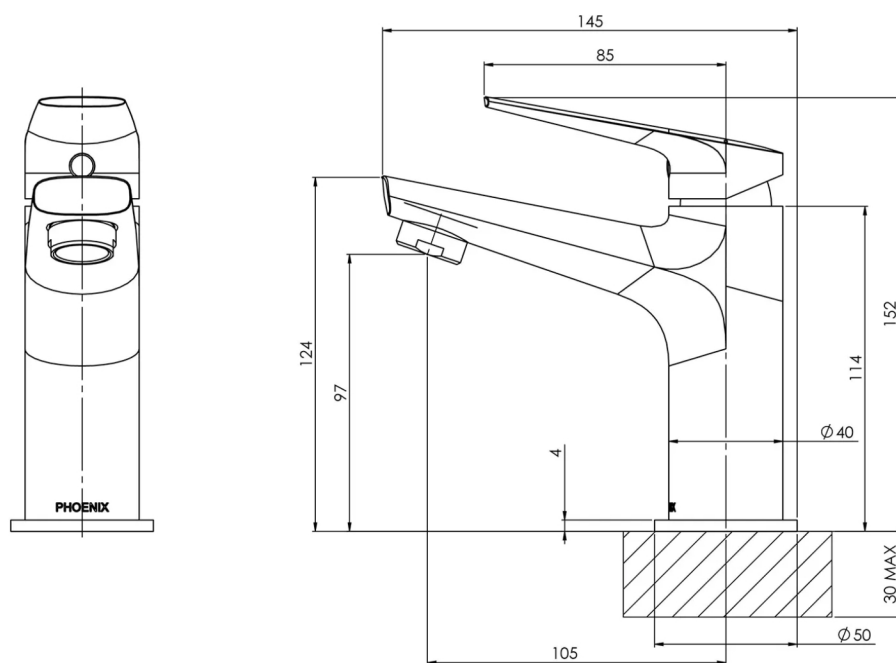

SPECIFICATIONS

AVAILABLE IN

151-7700-00
Chrome

151-7700-40
Brushed Nickel

151-7700-10
Matte Black

151-7700-12
Brushed Gold

INFORMATION

Temperature Rating
1 - 75°C