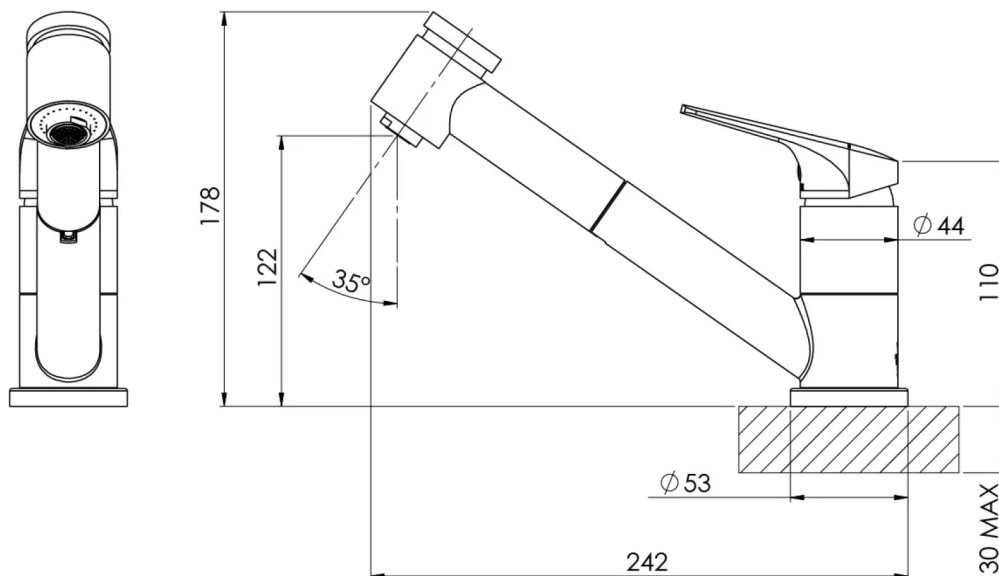

## SPECIFICATIONS

### INFORMATION

Temperature Rating  
1 - 75°C

Pressure Rating  
150 - 500kPa