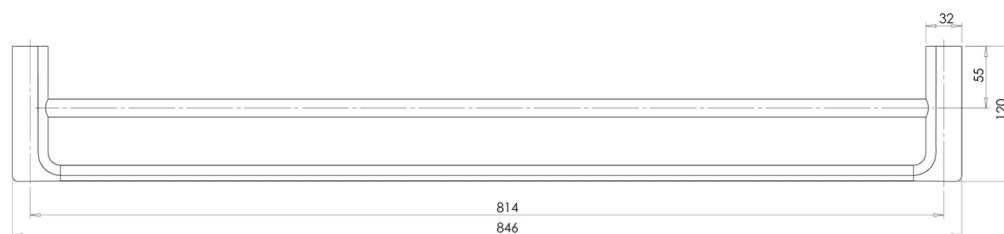

SPECIFICATIONS

AVAILABLE IN

GS811
Chrome

GS811-40
Brushed Nickel

GS811-31
Brushed Carbon

GS811 MB
Matte Black

GS811-12
Brushed Gold

INFORMATION