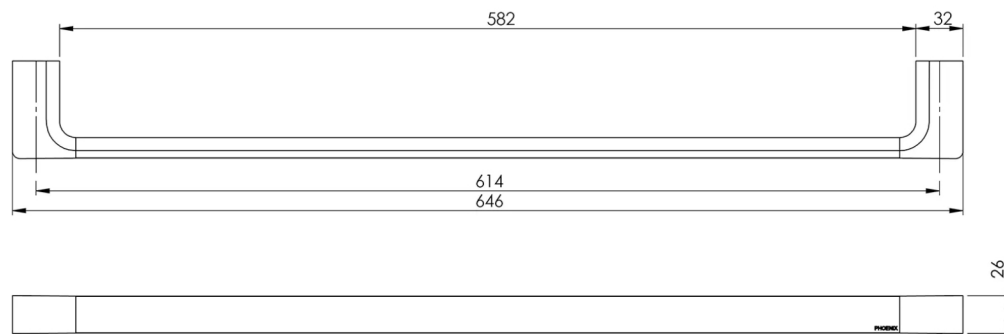

SPECIFICATIONS

AVAILABLE IN

GS804
Chrome

GS804-40
Brushed Nickel

GS804-31
Brushed Carbon

GS804 MB
Matte Black

GS804-12
Brushed Gold

INFORMATION