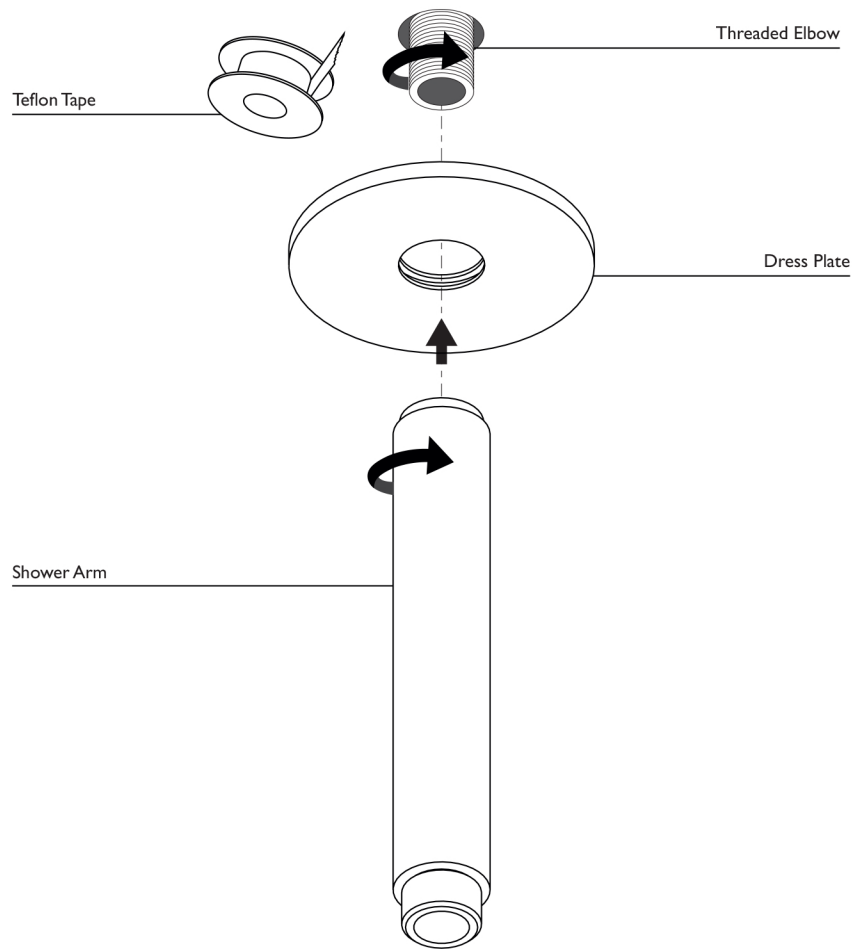

1

- Apply Teflon Tape to Threaded Elbow.
- Fit Dress Plate over Threaded Elbow.
- Firmly screw on the Shower Arm.

 recommended working pressure  
**150-500 KPa**

 maximum hot water temperature  
**75 degrees**