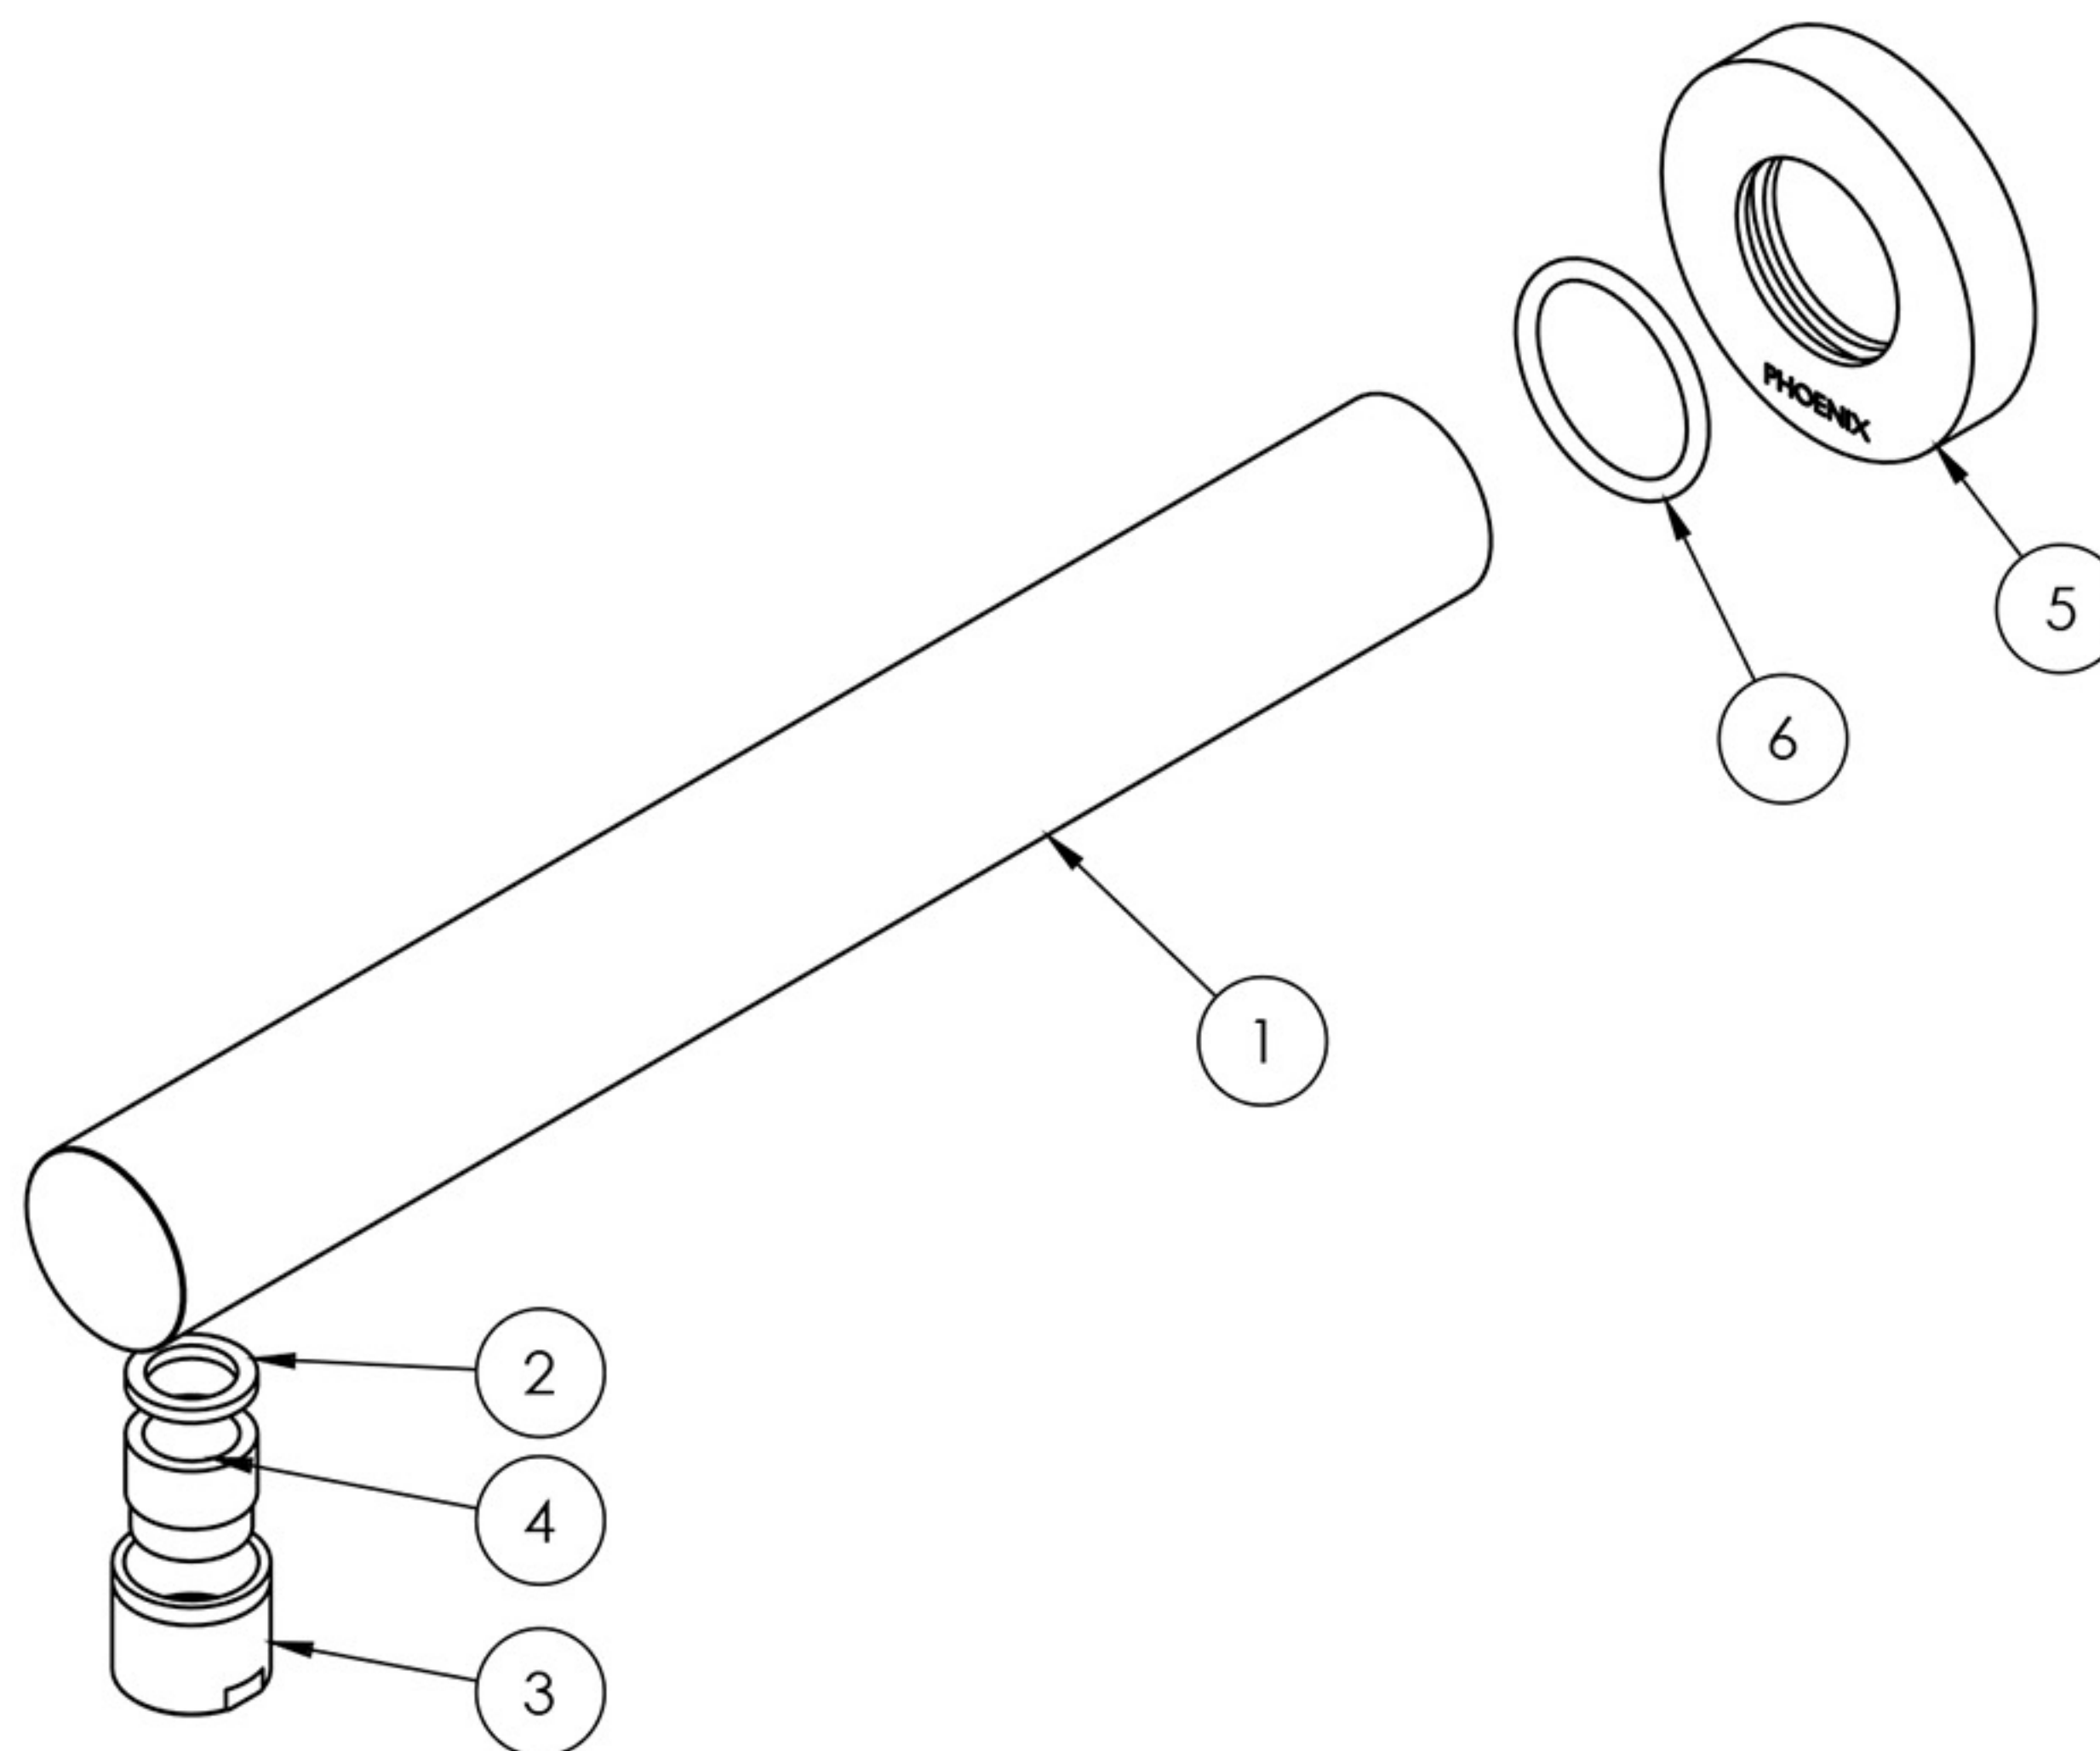

## PARTS LIST

---

1. SPOUT 200MM
2. AERATOR GASKET
3. AERATOR RETAINER
4. AERATOR MAX FLOW
5. BACKPLATE
6. O-RING 25X2.5MM

## PACKAGING INCLUDES

---

- 1 x Wall bath outlet
- 1 x Installation instructions
- 1 x Warranty card

While we aim to ensure the specifications shown are correct at time of printing, Phoenix Tapware reserves the right to make modifications without prior notice. Always use the physical product measurements for mark-ups and roughing-in as the line drawing shown may differ from the actual product over time. All measurements are shown in millimetres.