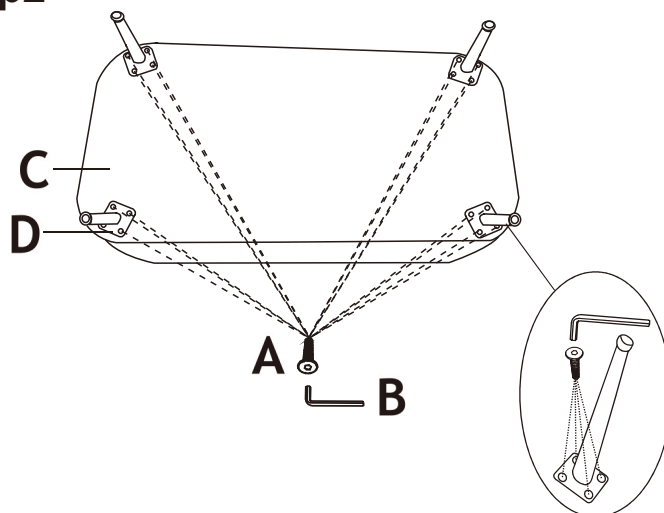

NELLIE-STORAGE OTTOMAN-RECTANGLE

Hardware

M6*12mm

A

16X

B

1X

Components

C

1x

D

4x

Step 1

Step 2

Step 3