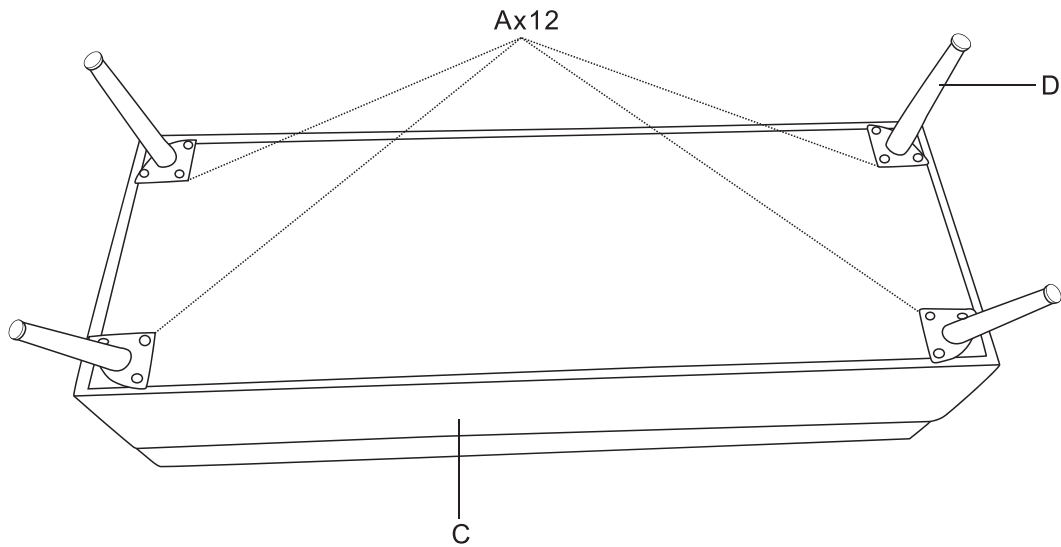

FLOWER STORAGE OTTOMAN-LARGE

Hardware

M6*20mm

A

12x

B

1x

Components

C

1x

D

4x

Step 1

FLOWER STORAGE OTTOMAN-LARGE

Step 2

Step 3