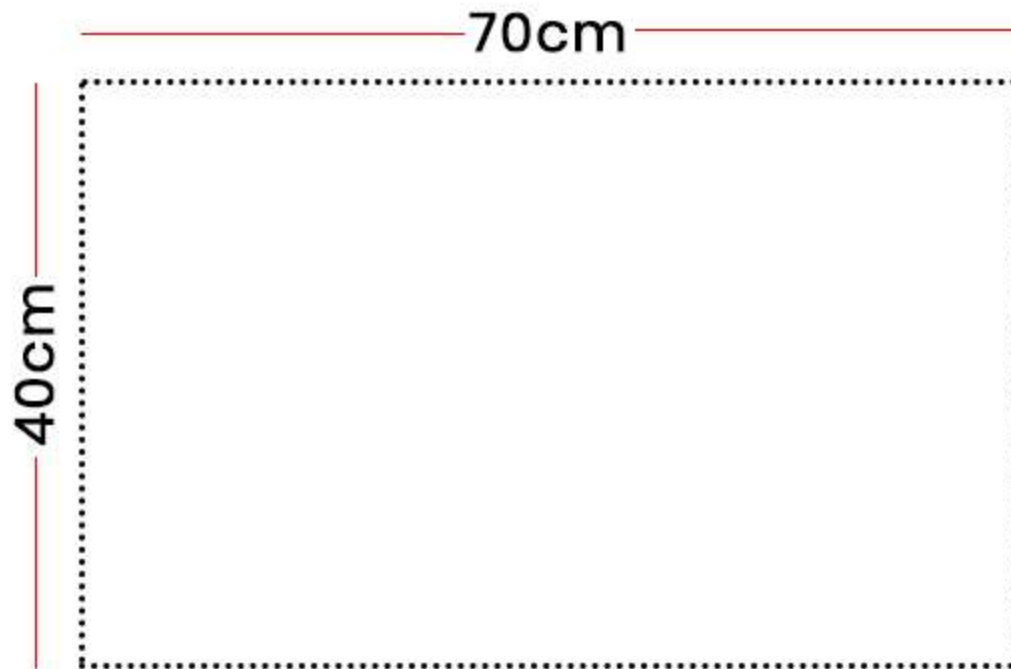

**THICK AND WIDE LIP
FOR GOOD AND STRONG
ATTACHMENT**

UNDER MOUNT
RECOMMENDED CUT-OUT SIZE

← UNDER MOUNT

*CLIPS NOT INCLUDED. PLEASE SEEK PROFESSIONAL ADVICE FOR SINK CUT OUT AND INSTALLATION.