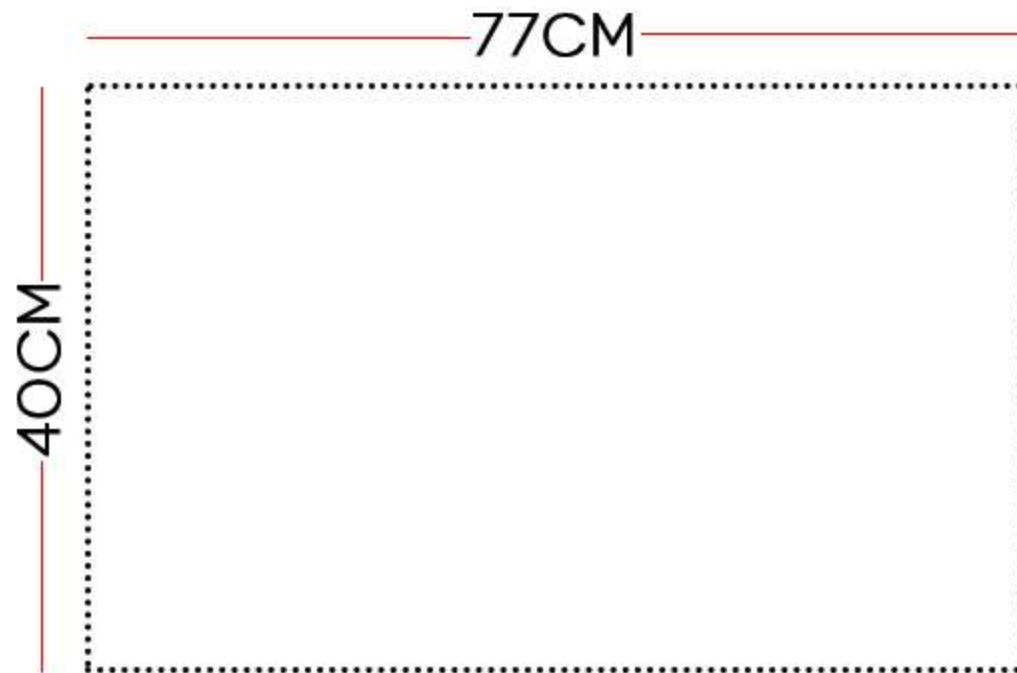

THICK AND WIDE LIP FOR GOOD AND STRONG ATTACHMENT

UNDER MOUNT RECOMMENDED CUT-OUT SIZE

UNDER MOUNT

*CLIPS NOT INCLUDED. PLEASE SEEK PROFESSIONAL ADVICE FOR SINK CUT OUT AND INSTALLATION.