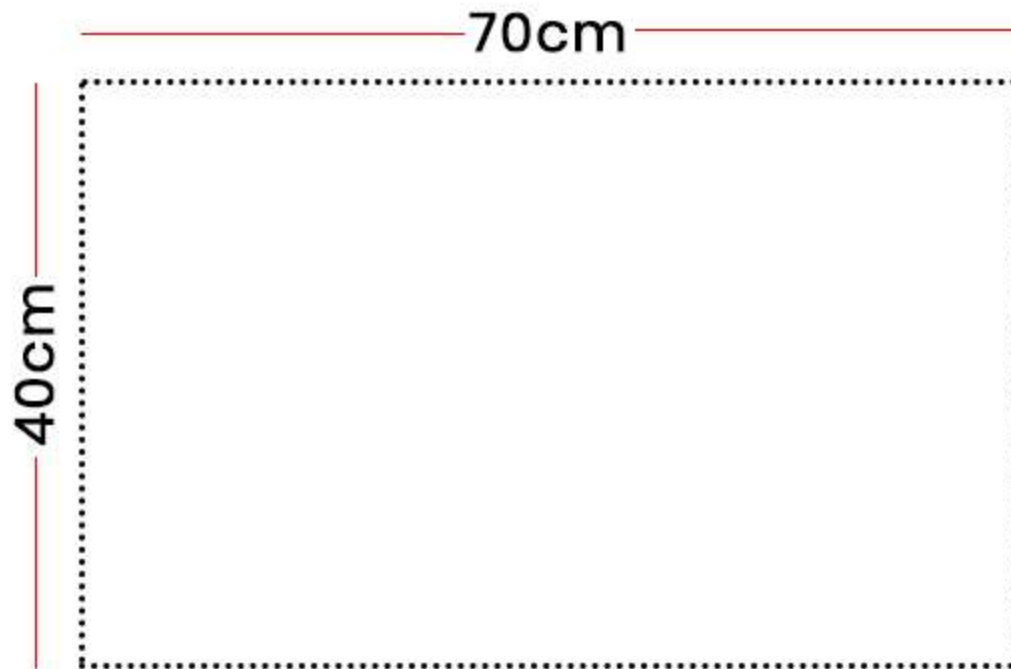

# THICK AND WIDE LIP FOR GOOD AND STRONG ATTACHMENT

## UNDER MOUNT RECOMMENDED CUT-OUT SIZE

UNDER MOUNT

\*CLIPS NOT INCLUDED. PLEASE SEEK PROFESSIONAL ADVICE FOR SINK CUT OUT AND INSTALLATION.