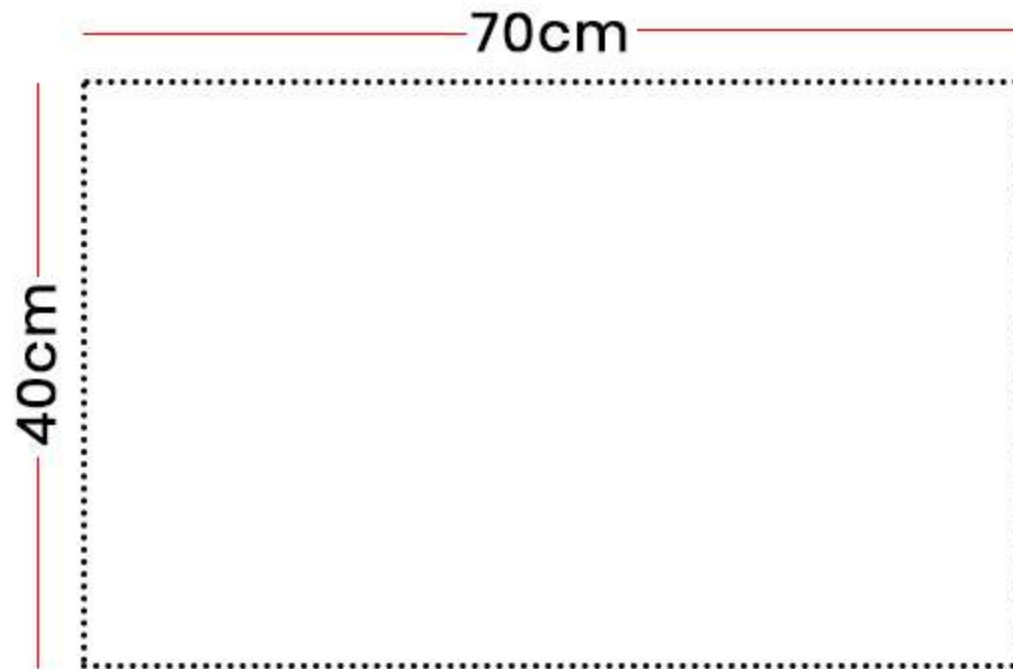

THICK AND WIDE LIP FOR GOOD AND STRONG ATTACHMENT

UNDER MOUNT RECOMMENDED CUT-OUT SIZE

UNDER MOUNT

*CLIPS NOT INCLUDED. PLEASE SEEK PROFESSIONAL ADVICE FOR SINK CUT OUT AND INSTALLATION.